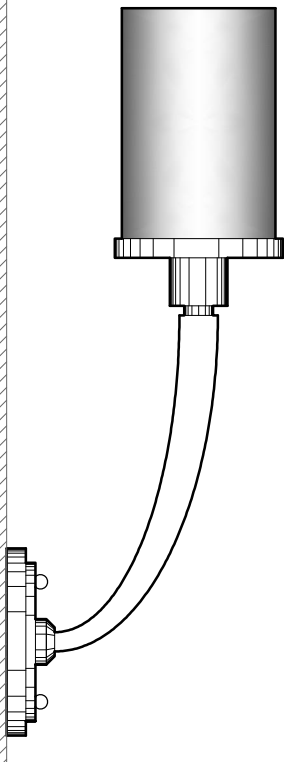

**WB1804**  
6" DIA x 15" H x 7" PROJ  
ALUMINUM METALWORK  
TRIPLEX WHITE OPAL GLASS SHADE

DIMENSIONS AND MATERIALS CAN BE  
MODIFIED TO MEET YOUR SPECIFICATIONS

**WB1885**  
4" DIA x 16" H x 8" PROJ  
ALUMINUM METALWORK  
TRIPLEX WHITE OPAL GLASS CYLINDER