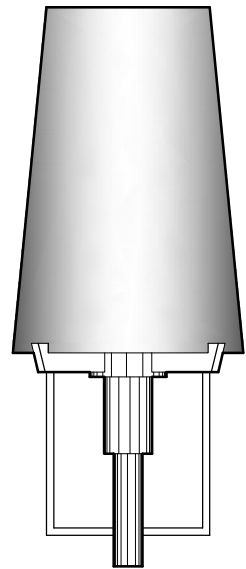

**WB1804**  
6" DIA x 15" H x 7" PROJ  
ALUMINUM METALWORK  
TRIPLEX WHITE OPAL GLASS SHADE

DIMENSIONS AND MATERIALS CAN BE  
MODIFIED TO MEET YOUR SPECIFICATIONS

**WB1885**  
4" DIA x 16" H x 8" PROJ  
ALUMINUM METALWORK  
TRIPLEX WHITE OPAL GLASS CYLINDER