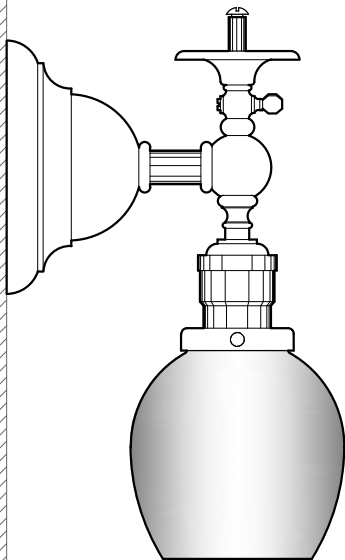

WB1890
8" DIA x 16" H x 9" PROJ
BRASS METALWORK
FROSTED GLASS GLOBE

DIMENSIONS AND MATERIALS CAN BE
MODIFIED TO MEET YOUR SPECIFICATIONS

WB1894
5" DIA x 12" H x 9" PROJ
BRASS METALWORK
FROSTED CLEAR GLASS SHADE