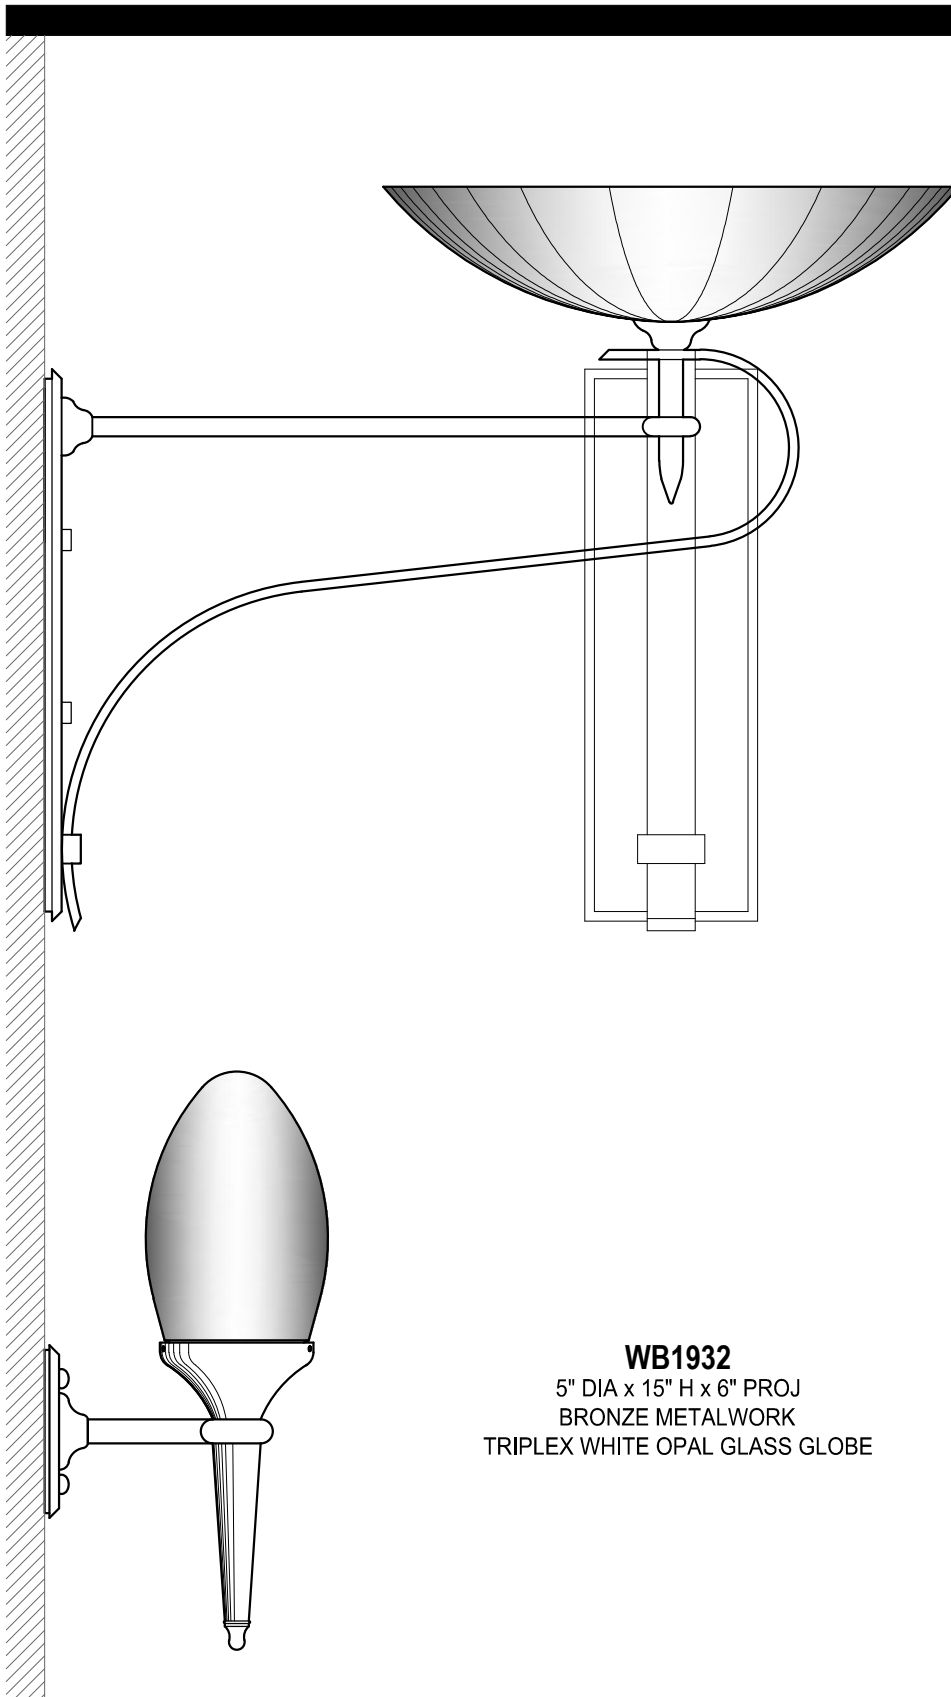

WALL BRACKET

WB1921
15" DIA x 24" H x 24" PROJ
BRONZE METALWORK

WB1932
5" DIA x 15" H x 6" PROJ
BRONZE METALWORK
TRIPLEX WHITE OPAL GLASS GLOBE

CREATIVE LIGHT SOURCE