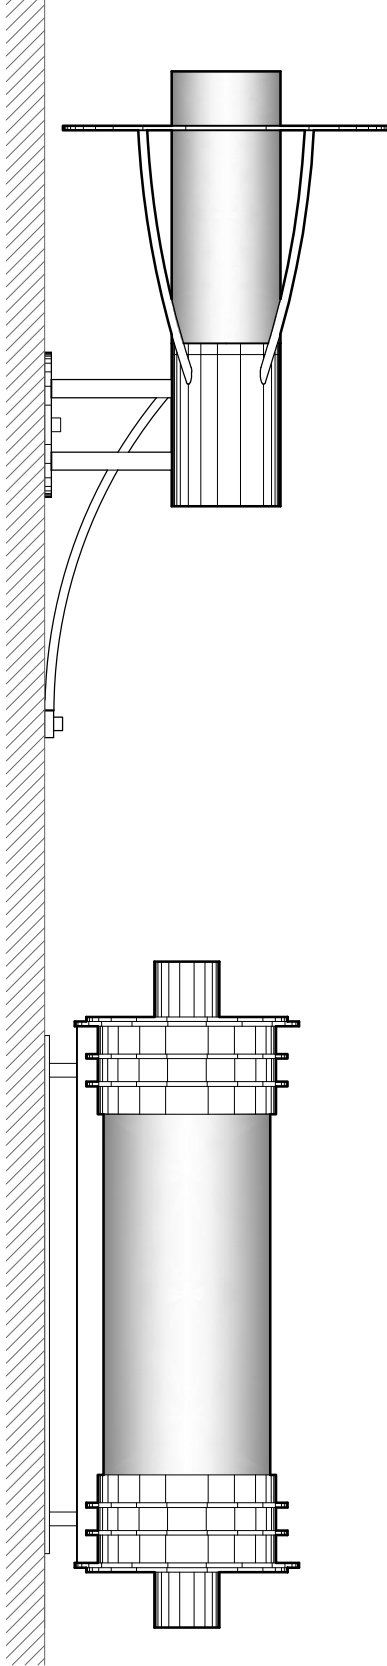

WALL BRACKET

WB2220
18" DIA x 36" H x 20" PROJ
ALUMINUM METALWORK
TRANSLUCENT WHITE ACRYLIC DIFFUSER

DIMENSIONS AND MATERIALS CAN BE
MODIFIED TO MEET YOUR SPECIFICATIONS

WB2091
12" DIA x 36" H x 14" PROJ
STAINLESS STEEL METALWORK
ACRYLIC CYLINDRICAL DIFFUSER

CREATIVE LIGHT SOURCE