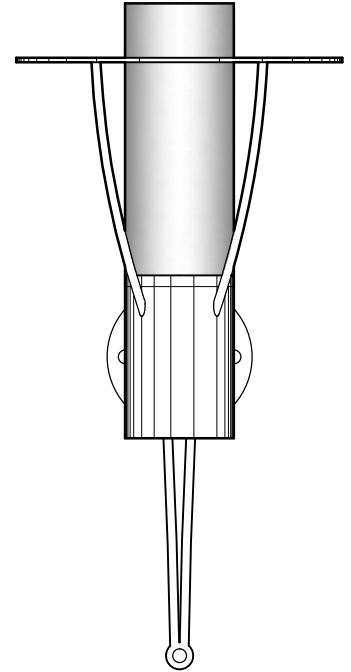

WALL BRACKET

WB2220
18" DIA x 36" H x 20" PROJ
ALUMINUM METALWORK
TRANSLUCENT WHITE ACRYLIC DIFFUSER

DIMENSIONS AND MATERIALS CAN BE
MODIFIED TO MEET YOUR SPECIFICATIONS

WB2091
12" DIA x 36" H x 14" PROJ
STAINLESS STEEL METALWORK
ACRYLIC CYLINDRICAL DIFFUSER

CREATIVE LIGHT SOURCE