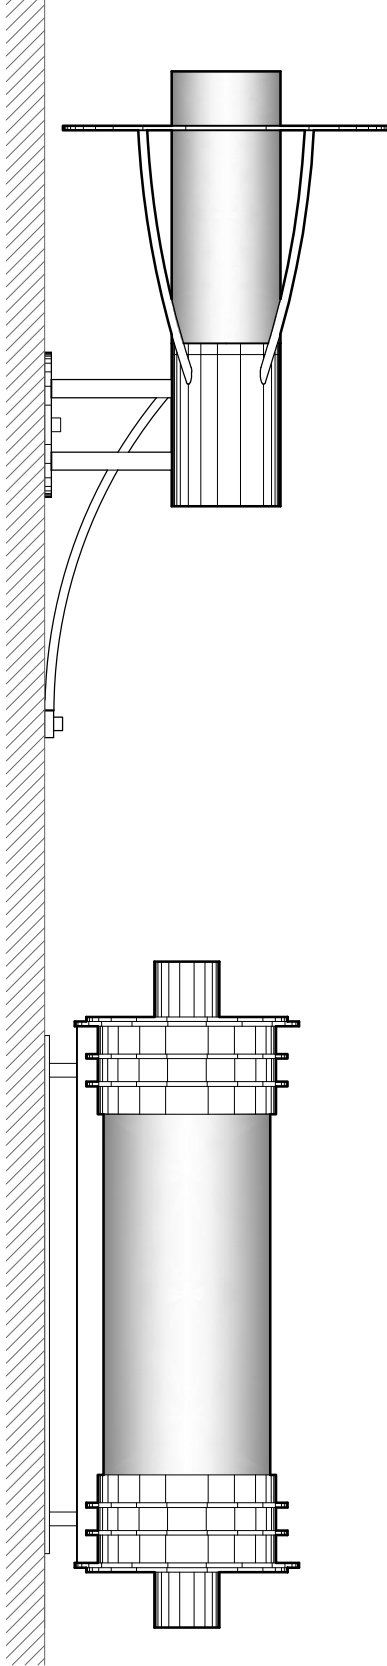

# WALL BRACKET

**WB2220**  
18" DIA x 36" H x 20" PROJ  
ALUMINUM METALWORK  
TRANSLUCENT WHITE ACRYLIC DIFFUSER

DIMENSIONS AND MATERIALS CAN BE  
MODIFIED TO MEET YOUR SPECIFICATIONS

**WB2091**  
12" DIA x 36" H x 14" PROJ  
STAINLESS STEEL METALWORK  
ACRYLIC CYLINDRICAL DIFFUSER