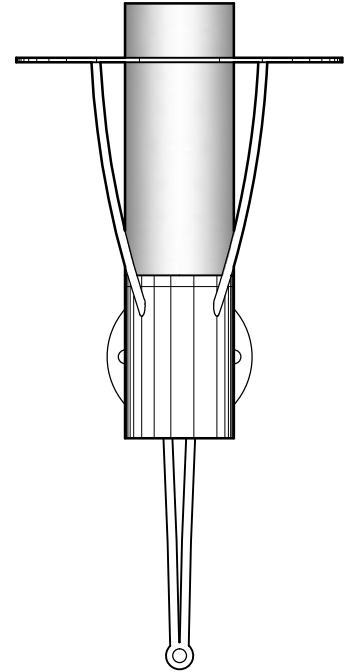

# WALL BRACKET

**WB2220**  
18" DIA x 36" H x 20" PROJ  
ALUMINUM METALWORK  
TRANSLUCENT WHITE ACRYLIC DIFFUSER

DIMENSIONS AND MATERIALS CAN BE  
MODIFIED TO MEET YOUR SPECIFICATIONS

**WB2091**  
12" DIA x 36" H x 14" PROJ  
STAINLESS STEEL METALWORK  
ACRYLIC CYLINDRICAL DIFFUSER