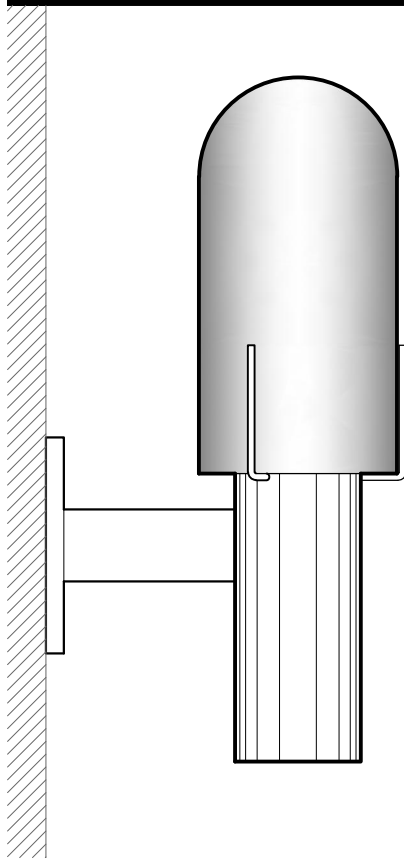

# WALL BRACKET

**WB1016**  
6" DIA x 19" H x 10" PROJ  
BRASS METALWORK  
CLEAR GLASS DOME

**WB2542**  
9" DIA x 14" PROJ  
27" OVERALL HEIGHT  
MACHINED ALUMINUM  
CLEAR ACRYLIC DIFFUSER WITH  
SANDBLASTED FINISH ON OUTSIDE

DIMENSIONS AND MATERIALS CAN BE  
MODIFIED TO MEET YOUR SPECIFICATIONS

CREATIVE LIGHT SOURCE, INC.