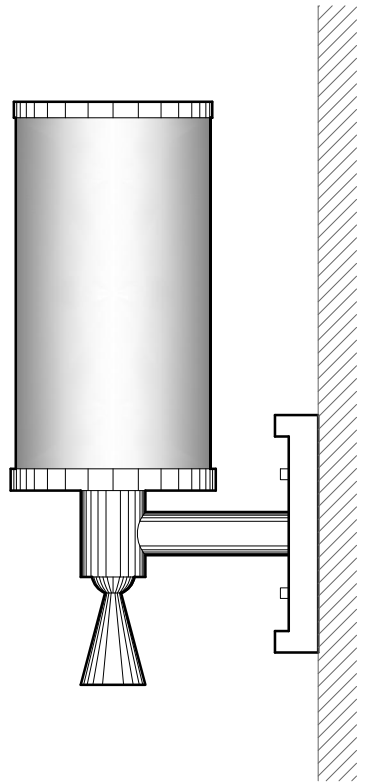

# WALL BRACKET

**WB1016**  
6" DIA x 19" H x 10" PROJ  
BRASS METALWORK  
CLEAR GLASS DOME

**WB2542**  
9" DIA x 14" PROJ  
27" OVERALL HEIGHT  
MACHINED ALUMINUM  
CLEAR ACRYLIC DIFFUSER WITH  
SANDBLASTED FINISH ON OUTSIDE

DIMENSIONS AND MATERIALS CAN BE  
MODIFIED TO MEET YOUR SPECIFICATIONS

CREATIVE LIGHT SOURCE, INC.