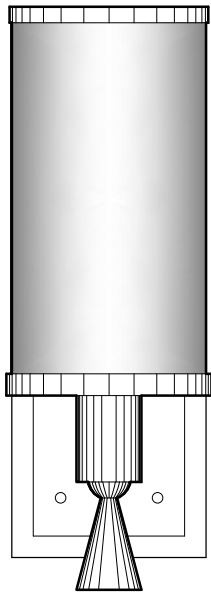

# WALL BRACKET

**WB1016**  
6" DIA x 19" H x 10" PROJ  
BRASS METALWORK  
CLEAR GLASS DOME

**WB2542**  
9" DIA x 14" PROJ  
27" OVERALL HEIGHT  
MACHINED ALUMINUM  
CLEAR ACRYLIC DIFFUSER WITH  
SANDBLASTED FINISH ON OUTSIDE

DIMENSIONS AND MATERIALS CAN BE  
MODIFIED TO MEET YOUR SPECIFICATIONS

CREATIVE LIGHT SOURCE, INC.