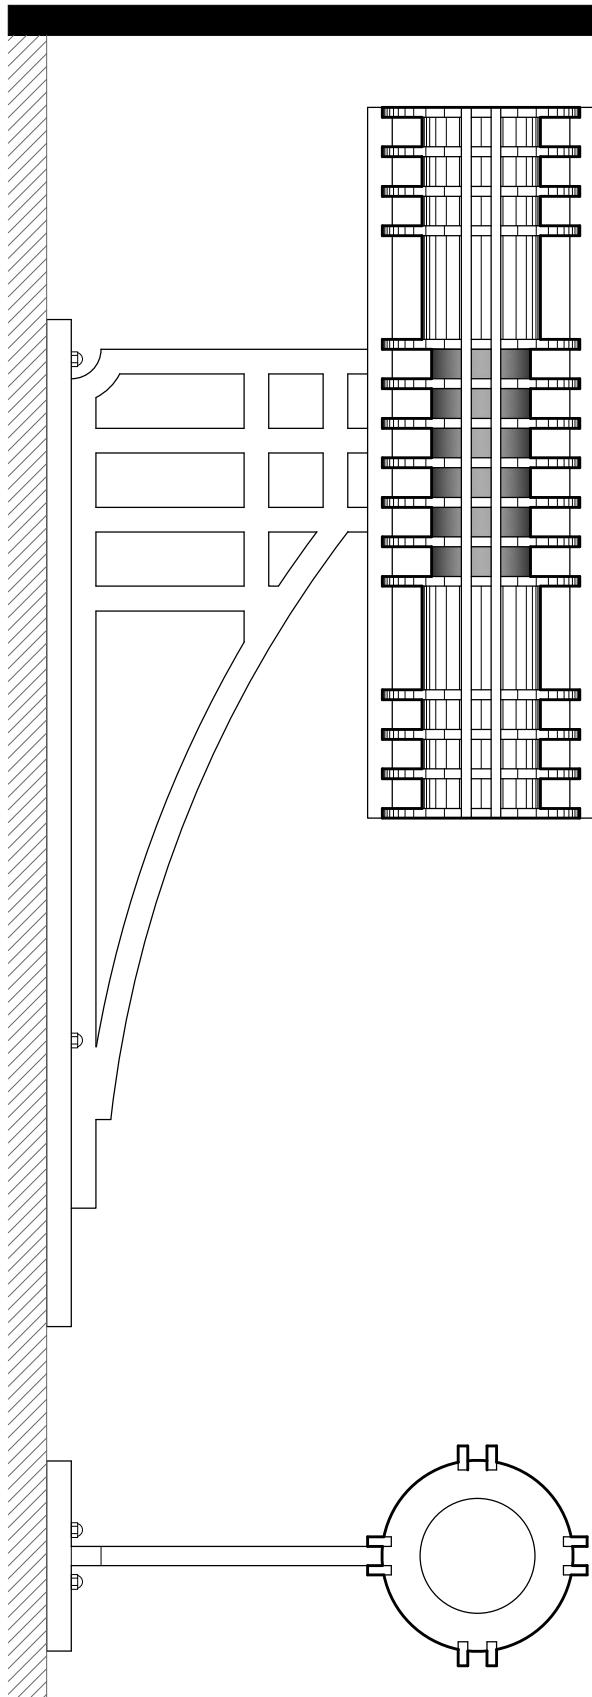

WALL BRACKET

WB2730
12" DIA. x 28" PROJ.
62" OVERALL HEIGHT
ALUMINUM
TRANSLUCENT WHITE ACRYLIC DIFFUSER

DIMENSIONS AND MATERIALS CAN BE
MODIFIED TO MEET YOUR SPECIFICATIONS