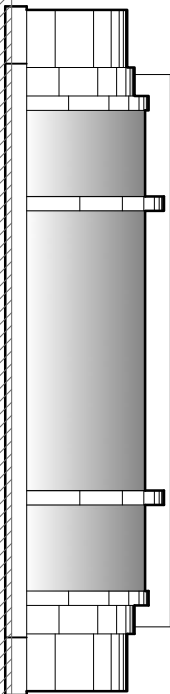

**WS1255**  
7" W x 18" H x 3" D  
ALUMINUM METALWORK  
TRANSLUCENT WHITE ACRYLIC DIFFUSER

DIMENSIONS AND MATERIALS CAN BE  
MODIFIED TO MEET YOUR SPECIFICATIONS

**WS1394**  
10" W x 24" H x 6" D  
ALUMINUM METALWORK  
TRANSLUCENT WHITE ACRYLIC DIFFUSER