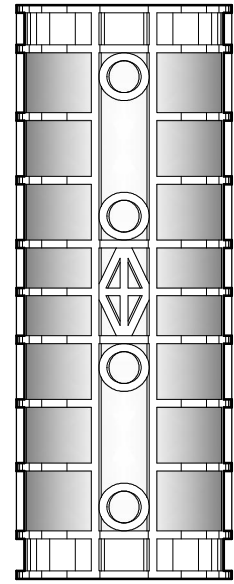

**WS1255**  
7" W x 18" H x 3" D  
ALUMINUM METALWORK  
TRANSLUCENT WHITE ACRYLIC DIFFUSER

DIMENSIONS AND MATERIALS CAN BE  
MODIFIED TO MEET YOUR SPECIFICATIONS

**WS1394**  
10" W x 24" H x 6" D  
ALUMINUM METALWORK  
TRANSLUCENT WHITE ACRYLIC DIFFUSER