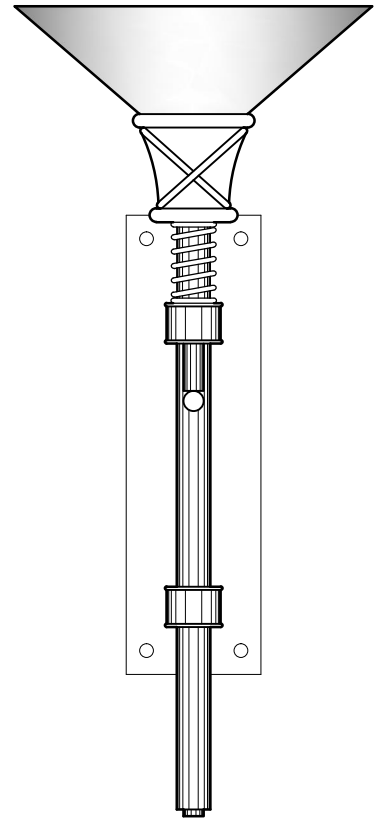

**WS1261**  
13" DIA x 30" H x 14" PROJ  
COPPER & STEEL METALWORK  
CLEAR SEEDY GLASS SHADE

DIMENSIONS AND MATERIALS CAN BE  
MODIFIED TO MEET YOUR SPECIFICATIONS

**WS1257**  
14" DIA x 14" H x 16" PROJ  
BRASS & STEEL METALWORK  
CLEAR SEEDY GLASS SHADE