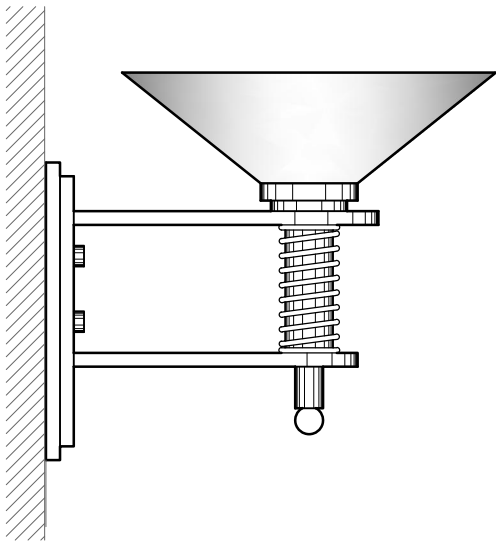

**WS1261**  
13" DIA x 30" H x 14" PROJ  
COPPER & STEEL METALWORK  
CLEAR SEEDY GLASS SHADE

DIMENSIONS AND MATERIALS CAN BE  
MODIFIED TO MEET YOUR SPECIFICATIONS

**WS1257**  
14" DIA x 14" H x 16" PROJ  
BRASS & STEEL METALWORK  
CLEAR SEEDY GLASS SHADE