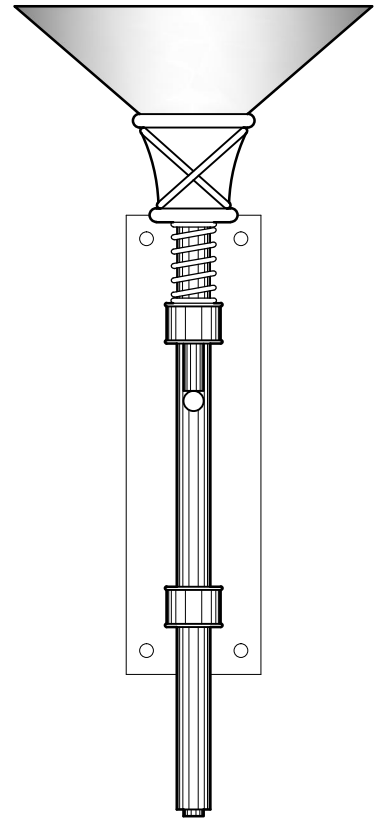

WS1261
13" DIA x 30" H x 14" PROJ
COPPER & STEEL METALWORK
CLEAR SEEDY GLASS SHADE

DIMENSIONS AND MATERIALS CAN BE
MODIFIED TO MEET YOUR SPECIFICATIONS

WS1257
14" DIA x 14" H x 16" PROJ
BRASS & STEEL METALWORK
CLEAR SEEDY GLASS SHADE