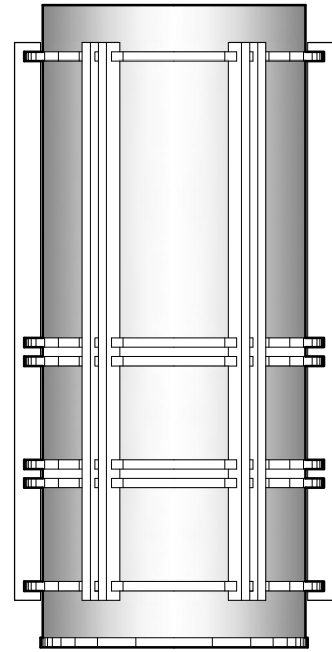

WS1346
9" W x 17" H x 4" D
ALUMINUM METALWORK
TRANSLUCENT WHITE ACRYLIC DIFFUSER

DIMENSIONS AND MATERIALS CAN BE
MODIFIED TO MEET YOUR SPECIFICATIONS

WS1391
7" W x 17" H x 5" D
STAINLESS STEEL METALWORK
TRANSLUCENT WHITE ACRYLIC DIFFUSER