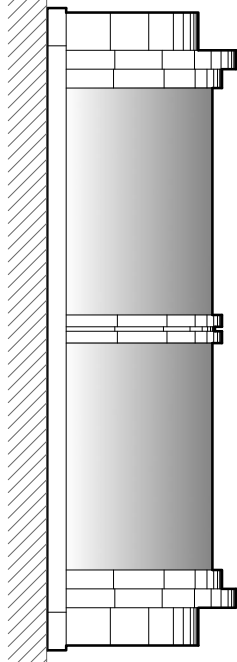

WS1346
9" W x 17" H x 4" D
ALUMINUM METALWORK
TRANSLUCENT WHITE ACRYLIC DIFFUSER

DIMENSIONS AND MATERIALS CAN BE
MODIFIED TO MEET YOUR SPECIFICATIONS

WS1391
7" W x 17" H x 5" D
STAINLESS STEEL METALWORK
TRANSLUCENT WHITE ACRYLIC DIFFUSER