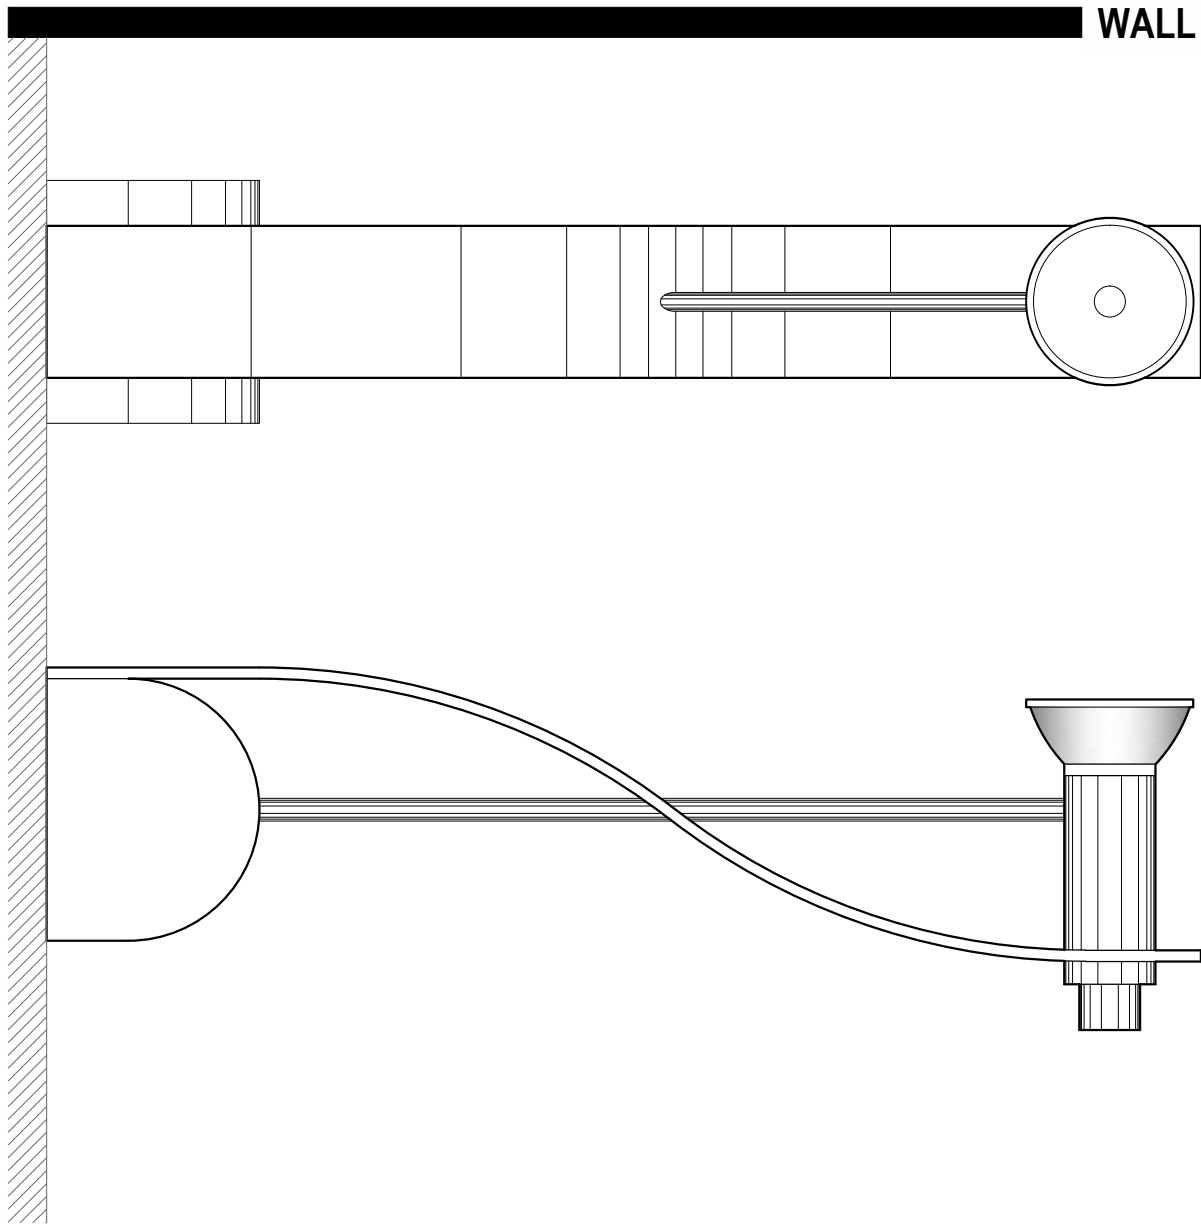

WALL SCONCE

WS1357

4" W x 5" H x 19" PROJ
COPPER METALWORK
DICHROIC FROSTED GLASS BOWL

DIMENSIONS AND MATERIALS CAN BE
MODIFIED TO MEET YOUR SPECIFICATIONS

CREATIVE LIGHT SOURCE