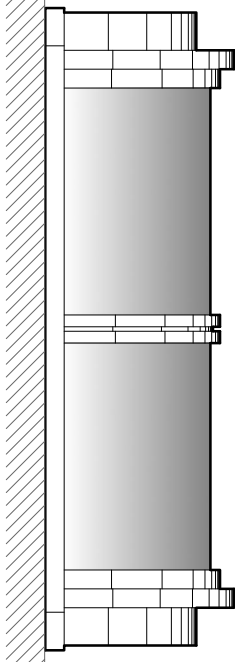

WS1346
9" W x 17" H x 4" D
ALUMINUM METALWORK
TRANSLUCENT WHITE ACRYLIC DIFFUSER

DIMENSIONS AND MATERIALS CAN BE
MODIFIED TO MEET YOUR SPECIFICATIONS

WS1391
7" W x 17" H x 5" D
STAINLESS STEEL METALWORK
TRANSLUCENT WHITE ACRYLIC DIFFUSER