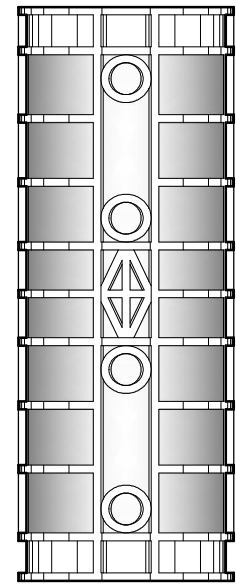

WS1255
7" W x 18" H x 3" D
ALUMINUM METALWORK
TRANSLUCENT WHITE ACRYLIC DIFFUSER

DIMENSIONS AND MATERIALS CAN BE
MODIFIED TO MEET YOUR SPECIFICATIONS

WS1394
10" W x 24" H x 6" D
ALUMINUM METALWORK
TRANSLUCENT WHITE ACRYLIC DIFFUSER