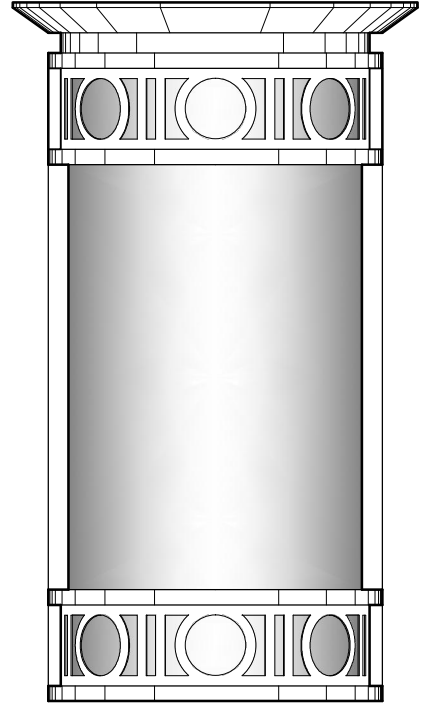

WS1611
10" W x 18" H x 5" D
STAINLESS STEEL METALWORK
TRANSLUCENT WHITE ACRYLIC DIFFUSER

DIMENSIONS AND MATERIALS CAN BE
MODIFIED TO MEET YOUR SPECIFICATIONS

WS1950
10" W x 14" H x 4" D
BRONZE METALWORK
TRANSLUCENT WHITE GLASS