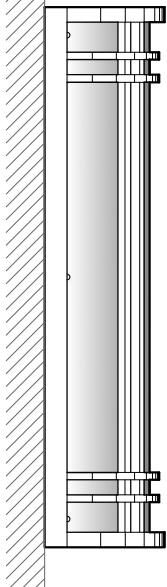

WS2028
12" W x 34" H x 7" D
ALUMINUM METALWORK
TRANSLUCENT WHITE ACRYLIC DIFFUSER

DIMENSIONS AND MATERIALS CAN BE
MODIFIED TO MEET YOUR SPECIFICATIONS

WS1663
7" W x 18" H x 4" D
STAINLESS STEEL METALWORK
TRANSLUCENT WHITE ACRYLIC DIFFUSER