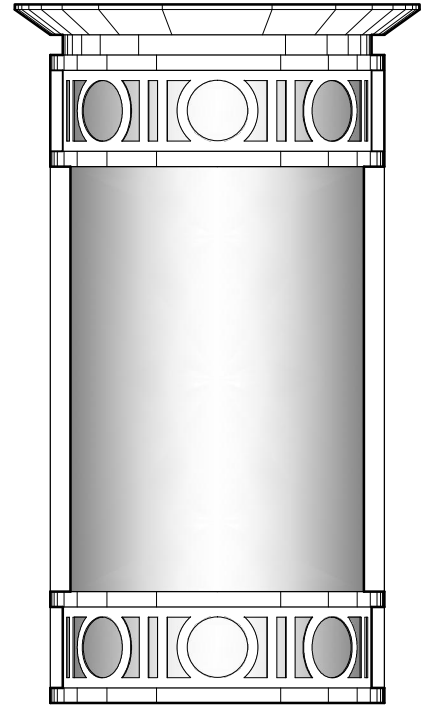

WS1611
10" W x 18" H x 5" D
STAINLESS STEEL METALWORK
TRANSLUCENT WHITE ACRYLIC DIFFUSER

DIMENSIONS AND MATERIALS CAN BE
MODIFIED TO MEET YOUR SPECIFICATIONS

WS1950
10" W x 14" H x 4" D
BRONZE METALWORK
TRANSLUCENT WHITE GLASS