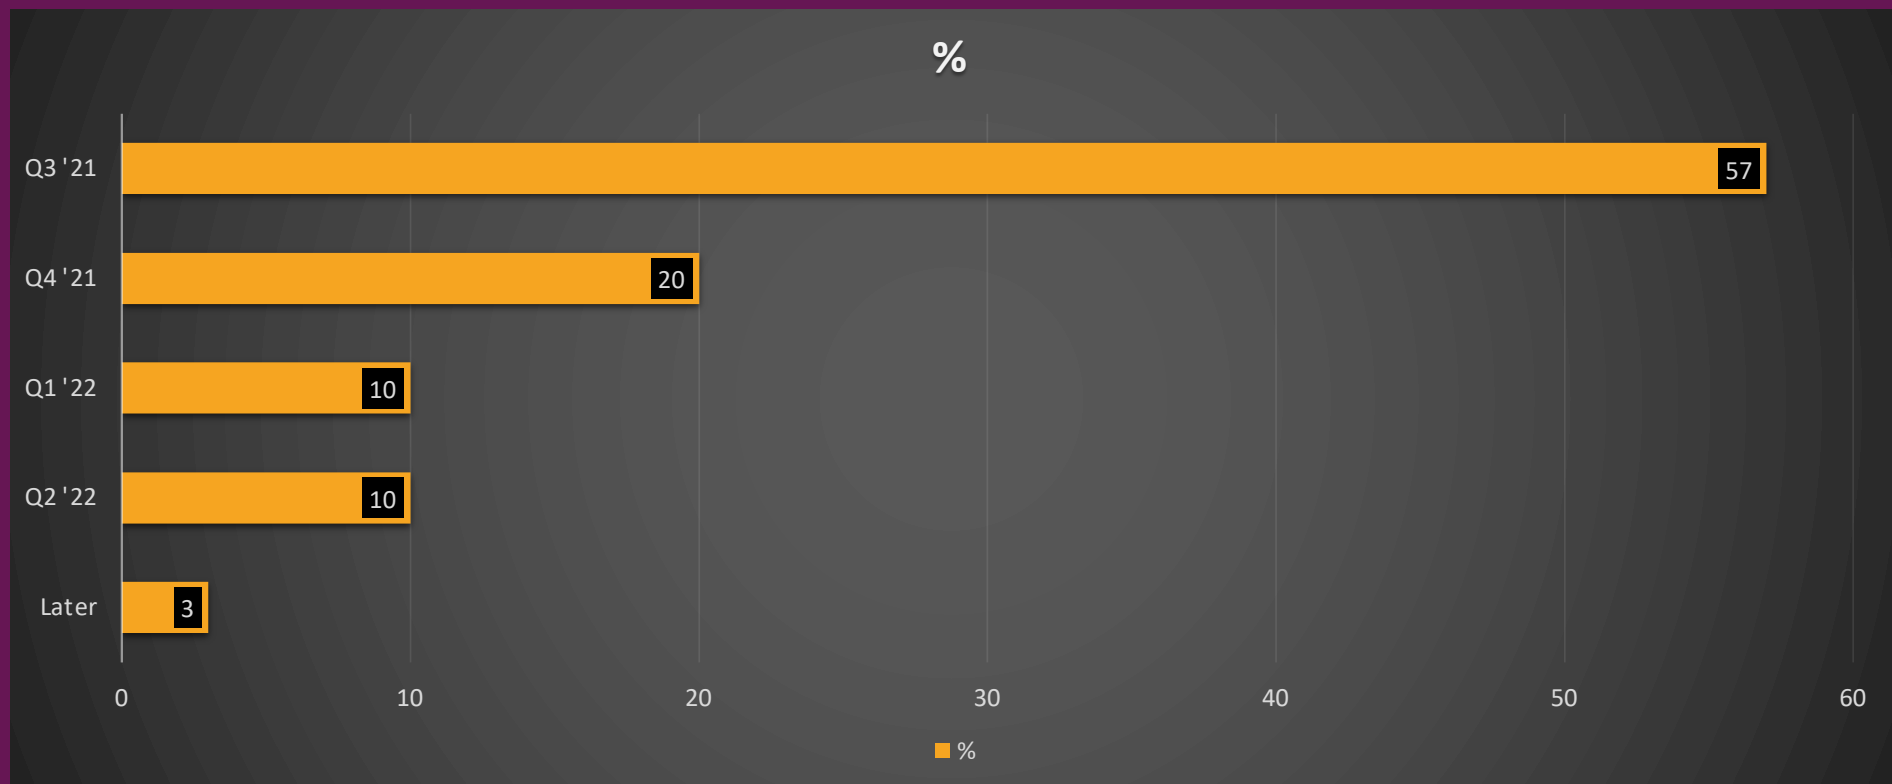

When are you planning to run your first live event?

BrightelM Survey Feb 2021: Sample 60