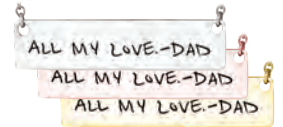

Handwriting