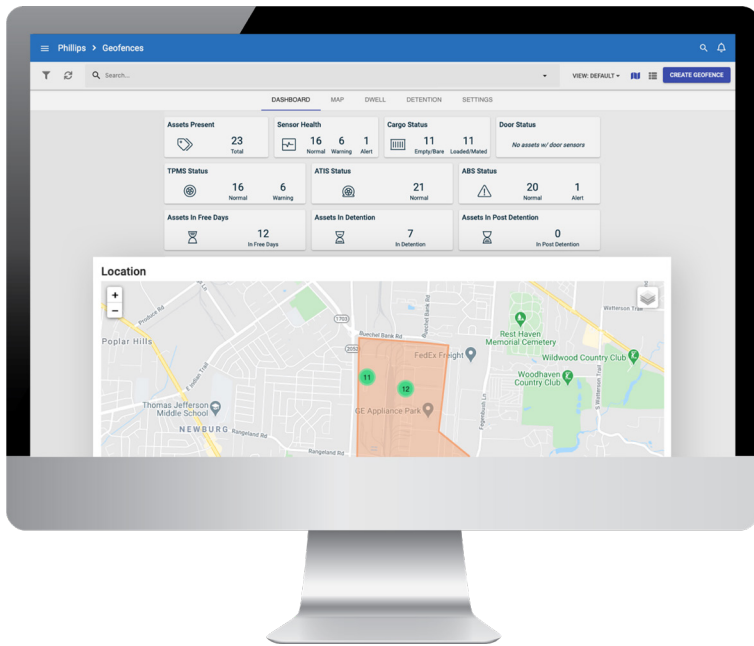

AssetTrac™

Track your assets, no tools required!

EROAD has partnered with Phillips Connect to provide best in class hardware and a robust platform for real-time tracking, analysis and insights.

Ideal for any powered or non-powered assets. AssetTrac™ is a 4G LTE tracking solution designed for the toughest conditions.

SOLUTION HIGHLIGHTS

- Manage and view your assets in the user interface
- Complete visibility and simple geofencing
- Automated alerts configurable in the user interface
- 3+ years of operation, up to 10,000 reports
- Flawless operation in the harshest temperatures (-22°F to 158°F)
- Hourly reporting when in motion
- 2 reports per day when parked