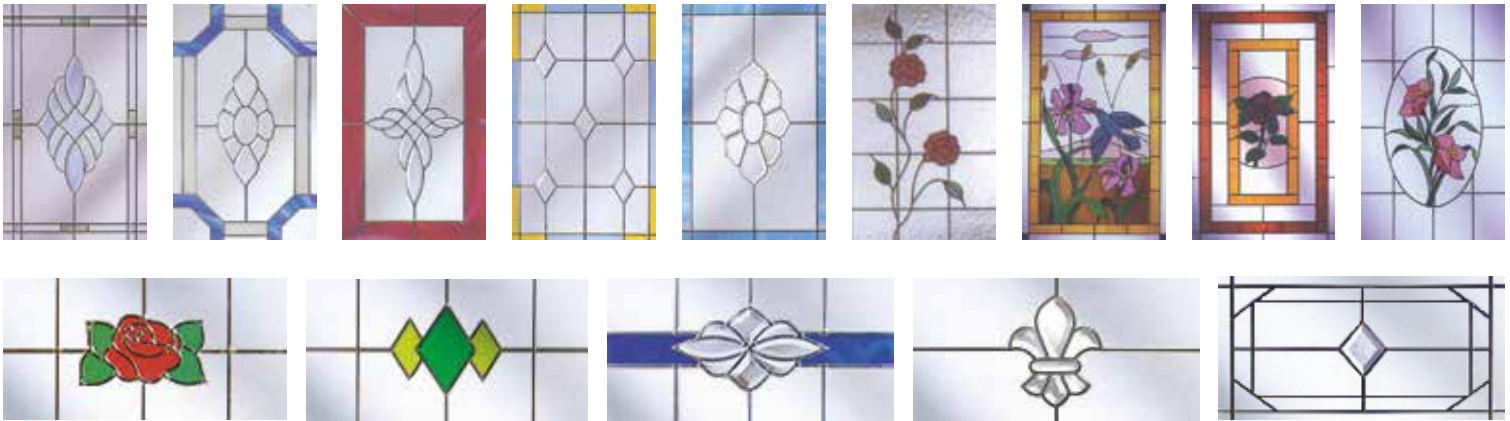

Glass & Glazing

Stunning Bespoke Designs

For privacy, pure style or just to let as much light in to fill your home our stunning range of glimmering bevels and decorative obscure glass will compliment your home beautifully.

If you prefer the more traditional window filled with vibrant colours then see our bespoke stain design options and you will be spoilt for choice. For the more simple designs we offer an extensive range of simplistic gorgeous bevels which catch the light perfectly adding that extra glamour to your home.