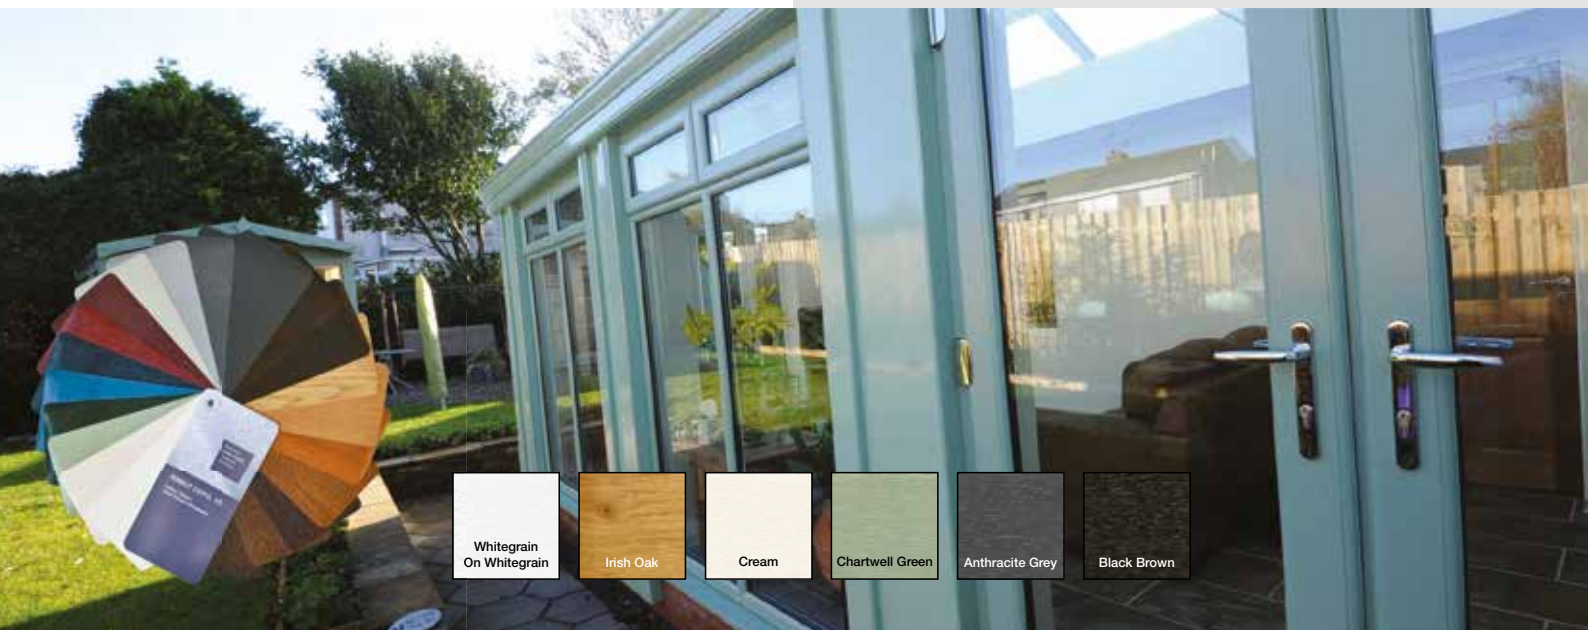

Industry First Colours

Creating the perfect colour scheme for your home doesn't have to stop at the interior decoration. Our extensive range of coloured profiles allows you to choose a colour scheme for the windows and doors in your property too.

Whether you prefer cool relaxing greens or a striking dynamic grey there's a colour and finish to enhance your home. If you like the look of traditional painted windows but want the benefits of PVCu and double glazing then you'll love our fantastic range of coloured profiles.