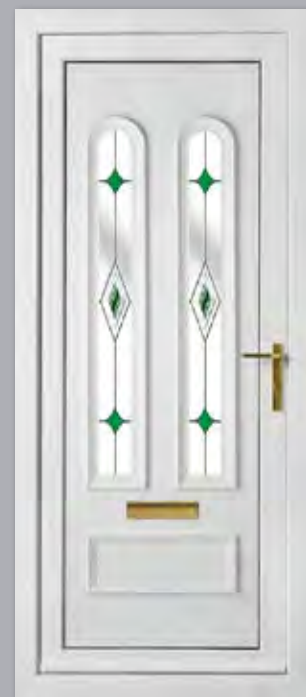

Madrid Two Fused Jewels Green
Colour White
Frame White

Please Note: The fused jewel is smooth and takes the texture from the selected backing glass.

Fused Collection

The Fused Collection is a beautiful selection of unique, vivid and contemporary styles, carefully handmade by fusing together different coloured and unusually textured glass.