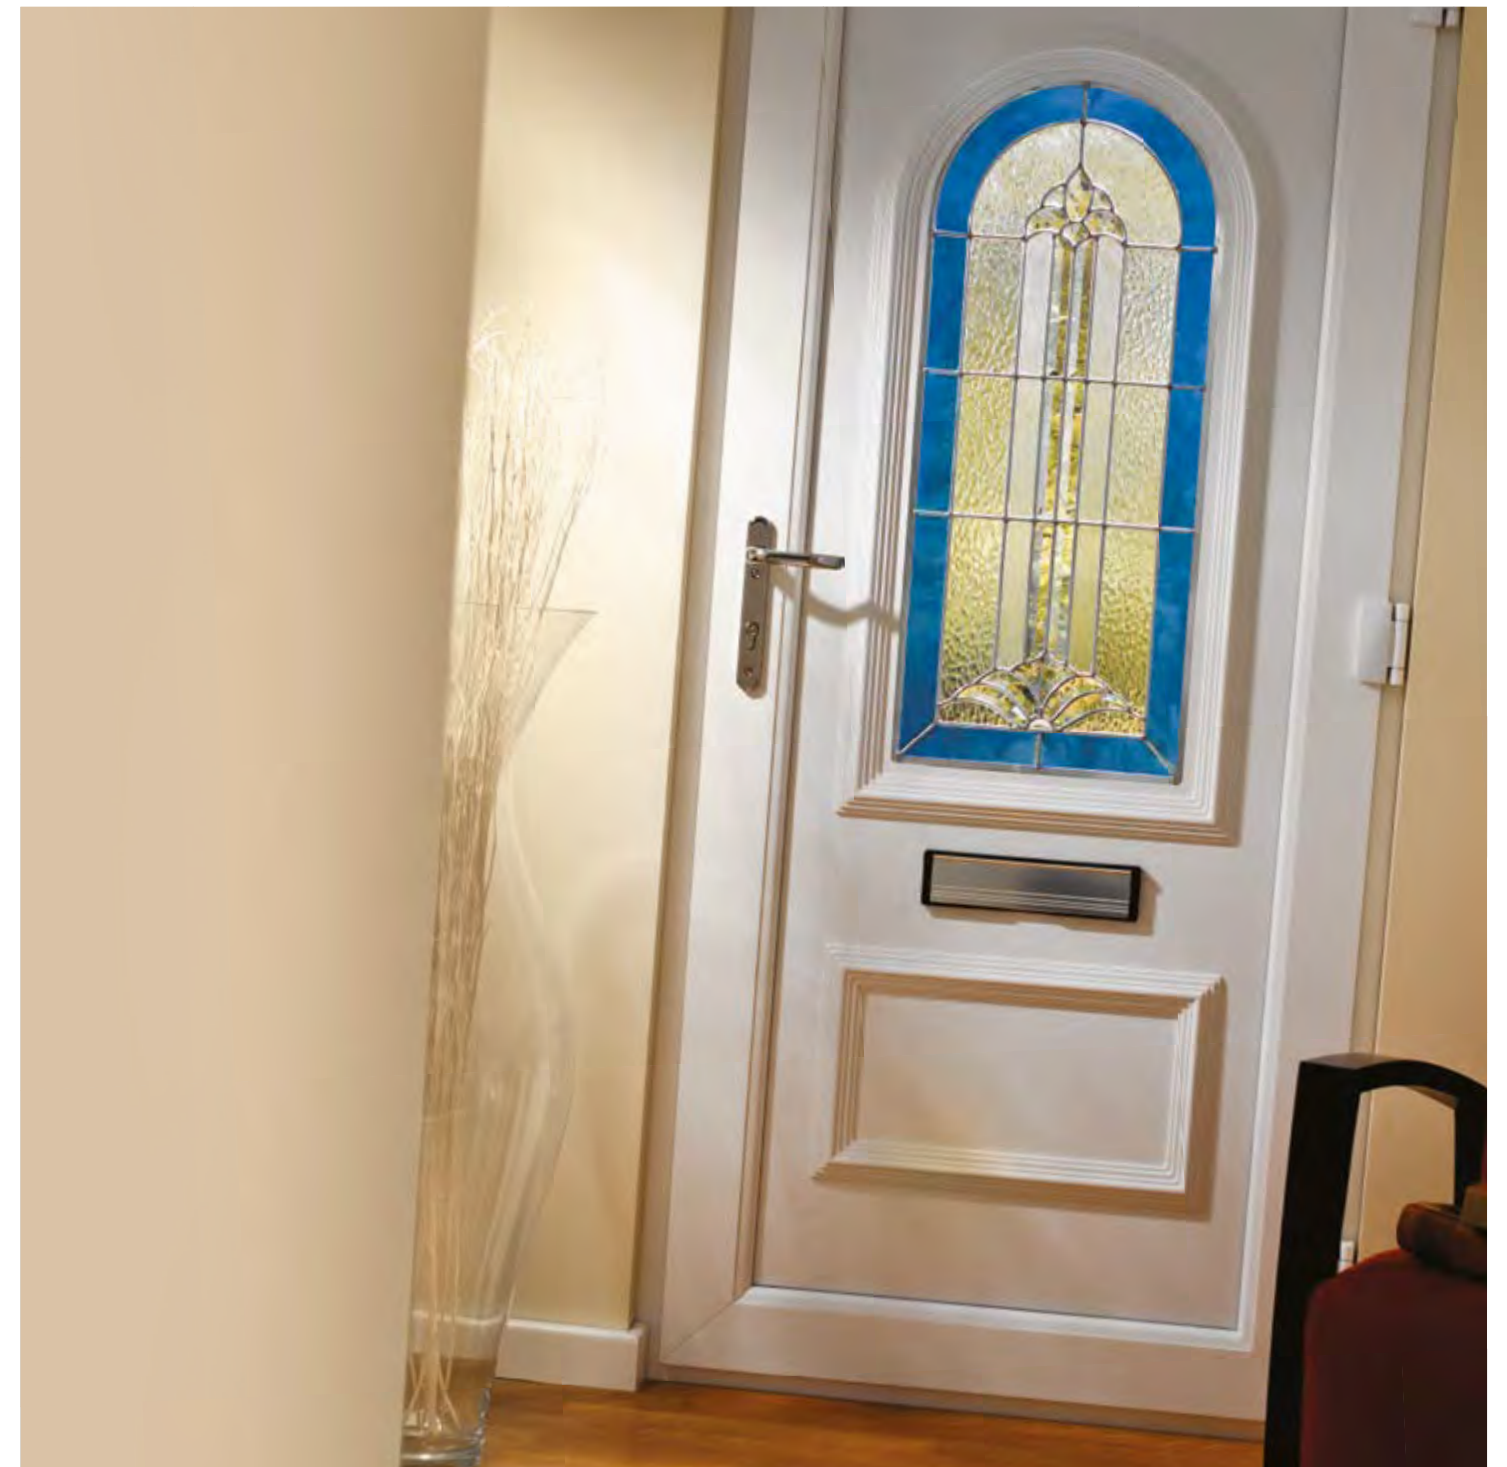

Door Maintenance

Keep your door looking great for longer

Your new PVC-U door is extremely low maintenance and is very easy to clean. How often will depend on where you live. For instance, a coastal or industrialised location, or near a busy road, may mean cleaning is required a little more often.

We recommend the following to help you get the very best from your PVC-U door:

Cleaning your door

- Wash the door and door frame with warm soapy water and a soft, lint-free cloth to remove grime and atmospheric deposits.
- Never use a pressure washer or steam cleaner.
- Stubborn marks on the door frame may need to be tackled with a specialised PVC cleaner but please ensure you read the cleaning guidelines carefully so as to ensure suitability.
- Under no circumstances should you use any solvent based or abrasive cleaners and avoid the use of any adhesives or tack for temporary fixing i.e. For seasonal or other decorations.

Maintaining your door

- Once every six months or so, apply a little light engineering oil (such as 3 in 1 oil) on all moving parts of the lock, cylinder and hinges.
- We also recommend that you help protect your door from possible natural thermal distortion by engaging the locking points by simply pulling up the handle each time you shut the door.

With a little care and attention, your PVC-U door should continue to look great for years to come!