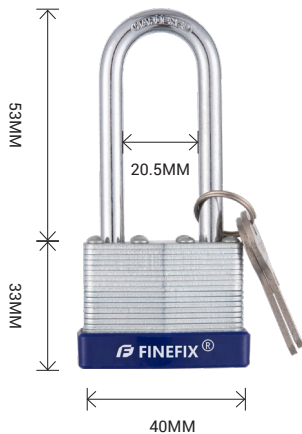

FineFix Lock & Hardware Supply

FineFix 2-3/4" Combination Padlock

Heavy-Duty 2-3/4" Stainless Steel
4-Dial Resetable Combination Padlock

Item	Measures	UPC
FF-CP770L	70MM	762765380031

Description

- Stainless steel body constructio, a reinforced body bumper for scratch resistance.
- Weather and rust resistant.
- 4-Dial Resetable combination for convenience and security.
- Multiple user access, 10,000 personalized combination options.
- For securing various storage lockers, sheds, tool boxes, and doors.
- LIFETIME WARRANTY.

FineFix 2-3/4" Tubular Disc Padlock

Heavy-Duty 2-3/4 Stainless Steel Padlock with Tubular Keys for Higher Security With Overlock

Item	Measures	UPC
FF-TK770L	70MM	762765380048

Description

- Brings increased security with its tubular keyway.
- Hardened steel shackle resists prying, cutting and sawing.
- Stainless steel body resists corrosion.
- 21 Pin High Security Disc Lock.
- 3 tubular keys and 1 overlock key included.
- Red dot overlock feature allows manager to overlock with key.
- For storage facilities, shipping containers, gates, bikes and more.
- LIFETIME WARRANTY.