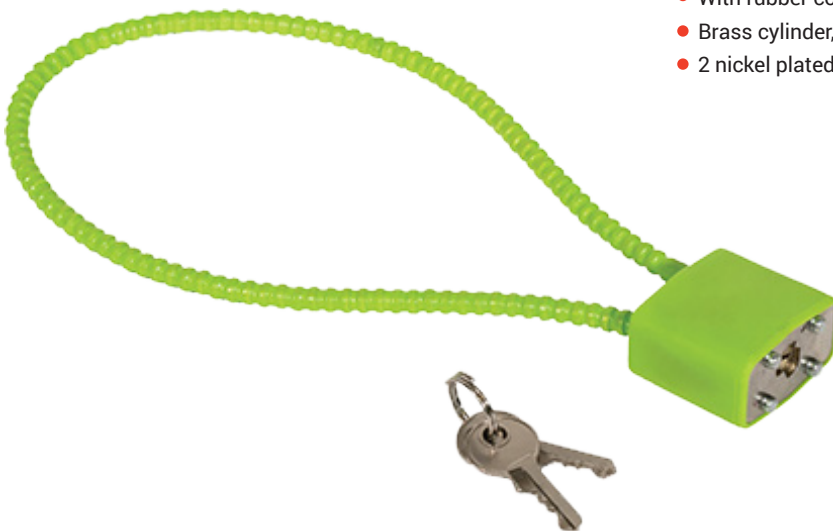

FineFix Chicago Slide Lock Bolt Latch

Mini Storage Garage Door Security Slide Bolt Latch

Item	Measures	UPC
FF-CLATCH		762765380277

Description

- Chicago Style Design known for its strength and effectiveness in securing doors.
- Enhanced Security,provide a robust solution to safeguard garage or mini-warehouse against unauthorized entry.
- Versatile Applications,Suitable for various door types including residential garages and commercial mini-warehouses, ensuring versatility in security solutions.

FineFix Lockout latch keeper

Mini-Warehouse Garage Lockout latch keeper

Item	Measures	UPC
FF-LLK		762765380284

Description

- Comes with "Contact the Manager" imprinted on the slide to provide storage customer with notice.
- Zinc plating helps prevent corrosion, making it suitable for outdoor use and ensuring long-lasting performance.
- Ideal for both swing and sectional doors, providing flexibility in installation and usage.
- Built to industry standards, ensuring reliability and security for your property.

FineFix Cable Gun Locks with Keys

Consists of an armored steel cable with one end permanently secured 30mm padlock

Item	Measures	UPC
FF-GL15	15"	762765380505

Description

- Steel cable is armored.
- Laminated steel lock body.
- With rubber cover against corrosion and abrading guns.
- Brass cylinder, 4 brass pin tumbler.
- 2 nickel plated keys. Keyed different or keyed alike available.