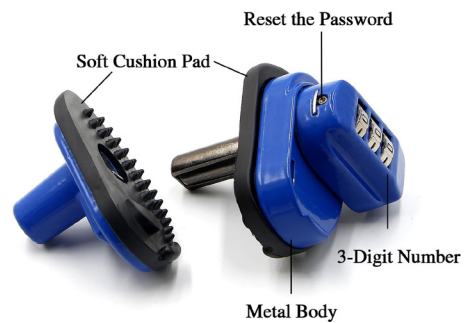

FineFix Lockout latch keeper

Mini-Warehouse Garage Lockout latch keeper

Item	Measures	UPC
FF-LLK		762765380284

Description

- Comes with "Contact the Manager" imprinted on the slide to provide storage customer with notice.
- Zinc plating helps prevent corrosion, making it suitable for outdoor use and ensuring long-lasting performance.
- Ideal for both swing and sectional doors, providing flexibility in installation and usage.
- Built to industry standards, ensuring reliability and security for your property.

FineFix Cable Gun Locks with Keys

Consists of an armored steel cable with one end permanently secured 30mm padlock

Item	Measures	UPC
FF-GL15	15"	762765380505

Description

- Steel cable is armored.
- Laminated steel lock body.
- With rubber cover against corrosion and abrading guns.
- Brass cylinder, 4 brass pin tumbler.
- 2 nickel plated keys. Keyed different or keyed alike available.

FineFix Gun Trigger Lock

3 Digit Set Own Combination Gun Lock Trigger Guard for Pistols, Rifles, Firearm Safety

Item	Measures	UPC
FF-GTL	4.7" x 3.54" x 1.57"	762765380512

Description

- Zinc alloy body, finished by spray -paint.
- Protective rubber pads to prevent scratching.
- Trigger lock for all kinds of guns to stop the trigger moving.
- Set your own three-digit combination gun lock for keyless convenience.