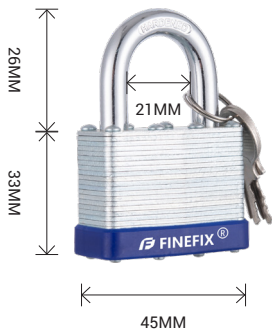

FineFix 1-1/2" Long Shackle Laminated Padlock

Heavy Duty Outdoor Long Shackle Lock Laminated Padlock with Protect Bumper

Item	Measures	UPC
FF-4401	40MM	762765380055

Description

- Outdoor lock, heavy duty padlock with key.
- Best used for storage and fences, self-storage units and lockers, tools, and more.
- Double locking levers for ultimate protection from prying.
- 5-PIN solid tumbler mechanism for added pick resistance.
- Extra-long shackle for application flexibility.
- Features a durable laminated steel body and warded locking mechanism to minimize jamming.
- Bumper Casing Protects Surfaces.
- A pair of nickel-plated brass keys.
- Lifetime fail-proof guarantee.

FineFix 1-1/2" Laminated Padlock

Heavy Duty Outdoor Laminated Padlock with Protect Bumper

Item	Measures	UPC
FF-4402	40MM	762765380062

Description

- Outdoor lock, heavy duty padlock with key.
- Best used for storage and fences, self-storage units and lockers, tools, and more.
- Double locking levers for ultimate protection from prying.
- 5-PIN solid tumbler mechanism for added pick resistance.
- Features a durable laminated steel body and warded locking mechanism to minimize jamming.
- Bumper Casing Protects Surfaces.
- A pair of nickel-plated brass keys.
- Lifetime fail-proof guarantee.

FineFix 1-3/4" Long Shackle Laminated Padlock

Heavy Duty Outdoor Long Shackle Laminated Padlock with Protect Bumper

Item	Measures	UPC
FF-4451	45MM	762765380079

Description

- Outdoor lock, heavy duty padlock with key.
- Best used for storage and fences, self-storage units and lockers, tools, and more.
- Double locking levers for ultimate protection from prying.
- 5-PIN solid tumbler mechanism for added pick resistance.
- Extra-long shackle for application flexibility.
- Features a durable laminated steel body and warded locking mechanism to minimize jamming.
- Bumper Casing Protects Surfaces.
- A pair of nickel-plated brass keys.
- Lifetime fail-proof guarantee.