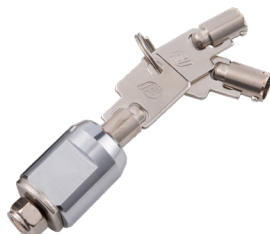

FineFix 2" Long Shackle Resettable Combination Padlock

Brass 4-Dial Resettable Combination Padlock with Long Shackle

Item	Measures	UPC
FF-CP501L	50mm	762765380116

Description

- Indoor and outdoor lock is best used as a gate lock or shed lock for protection.
- Extra-long 2" shackle for application flexibility.
- Set your own four-digit combination lock for easy combination recall, combination change tool included.
- Reset to any of 10,000 personalized combination.
- Constructed with a solid body for strength and weatherability, hardened steel shackle for cut resistance.
- Includes one brass, set your own combination lock and one key.
- LIFETIME WARRANTY.

FineFix 2" Resettable Combination Padlock

Brass 4-Dial Resettable Combination Padlock

Item	Measures	UPC
FF-CP502L	50mm	762765380123

Description

- Indoor and outdoor lock is best used as a gate lock or shed lock for protection.
- Set your own four-digit combination lock for easy combination recall, combination change tool included.
- Reset to any of 10,000 personalized combination.
- Constructed with a solid body for strength and weatherability, hardened steel shackle for cut resistance.
- Includes one brass, set your own combination lock and one key.
- LIFETIME WARRANTY.

FineFix Self Locking Cylinder Locks

Moving & Storage - Self Locking Brass Cylinder Lock

Item	Measures	UPC
FF-2401	17MM	762765380130
FF-2451	19MM	762765380475

Description

- Solid brass body for extreme weather resistance.
- 21-PIN solid tumbler mechanism for added pick resistance.
- Each lock cylinder comes with two brass tubular keys.
- One overlock key is provided for every ten lock cylinders.
- Designed to be used with door latches, and the length must match the depth of the latch.