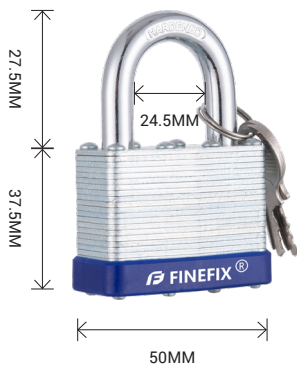

FineFix Lock & Hardware Supply

FineFix 2" Long Shackle Laminated Padlock

Heavy Duty Outdoor Long Shackle Laminated Padlock with Protect Bumper

Item	Measures	UPC
FF-4501	50MM	762765380093

Description

- Outdoor lock, heavy duty padlock with key.
- Extra long shackle for special applications.
- Double locking levers for ultimate protection from prying.
- 5-PIN solid tumbler mechanism for added pick resistance.
- Features a durable laminated steel body and warded locking mechanism to minimize jamming.
- Bumper Casing Protects Surfaces.
- A pair of nickel-plated brass keys.
- Lifetime fail-proof guarantee.

FineFix 2" Laminated Padlock

Heavy Duty Outdoor Laminated Padlock with Protect Bumper

Item	Measures	UPC
FF-4502	50MM	762765380109

Description

- Outdoor lock, heavy duty padlock with key.
- Double locking levers for ultimate protection from prying.
- 5-PIN solid tumbler mechanism for added pick resistance.
- Features a durable laminated steel body and warded locking mechanism to minimize jamming.
- Bumper Casing Protects Surfaces.
- A pair of nickel-plated brass keys.
- Lifetime fail-proof guarantee.

FineFix 2" Long Shackle Resettable Combination Padlock

Brass 4-Dial Resettable Combination Padlock with Long Shackle

Item	Measures	UPC
FF-CP501L	50mm	762765380116

Description

- Indoor and outdoor lock is best used as a gate lock or shed lock for protection.
- Extra-long 2" shackle for application flexibility.
- Set your own four-digit combination lock for easy combination recall, combination change tool included.
- Reset to any of 10,000 personalized combination.
- Constructed with a solid body for strength and weatherability, hardened steel shackle for cut resistance.
- Includes one brass, set your own combination lock and one key.
- LIFETIME WARRANTY.