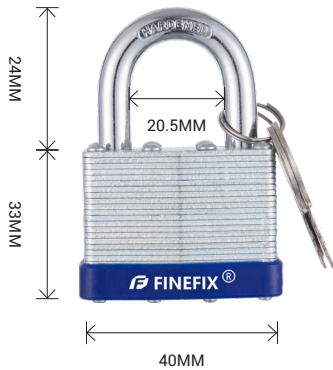

FineFix Lock & Hardware Supply

FineFix 2-3/4" Combination Padlock

Heavy-Duty 2-3/4" Stainless Steel
4-Dial Resetable Combination Padlock

Item	Measures	UPC
FF-CP770L	70MM	762765380031

Description

- Stainless steel body constructio, a reinforced body bumper for scratch resistance.
- Weather and rust resistant.
- 4-Dial Resetable combination for convenience and security.
- Multiple user access, 10,000 personalized combination options.
- For securing various storage lockers, sheds, tool boxes, and doors.
- LIFETIME WARRANTY.

FineFix 2-3/4" Tubular Disc Padlock

Heavy-Duty 2-3/4 Stainless Steel Padlock with Tubular Keys for Higher Security With Overlock

Item	Measures	UPC
FF-TK770L	70MM	762765380048

Description

- Brings increased security with its tubular keyway.
- Hardened steel shackle resists prying, cutting and sawing.
- Stainless steel body resists corrosion.
- 21 Pin High Security Disc Lock.
- 3 tubular keys and 1 overlock key included.
- Red dot overlock feature allows manager to overlock with key.
- For storage facilities, shipping containers, gates, bikes and more.
- LIFETIME WARRANTY.

FineFix 1-1/2" Long Shackle Laminated Padlock

Heavy Duty Outdoor Long Shackle Lock Laminated Padlock with Protect Bumper

Item	Measures	UPC
FF-4401	40MM	762765380055

Description

- Outdoor lock, heavy duty padlock with key.
- Best used for storage and fences, self-storage units and lockers, tools, and more.
- Double locking levers for ultimate protection from prying.
- 5-PIN solid tumbler mechanism for added pick resistance.
- Extra-long shackle for application flexibility.
- Features a durable laminated steel body and warded locking mechanism to minimize jamming.
- Bumper Casing Protects Surfaces.
- A pair of nickel-plated brass keys.
- Lifetime fail-proof guarantee.