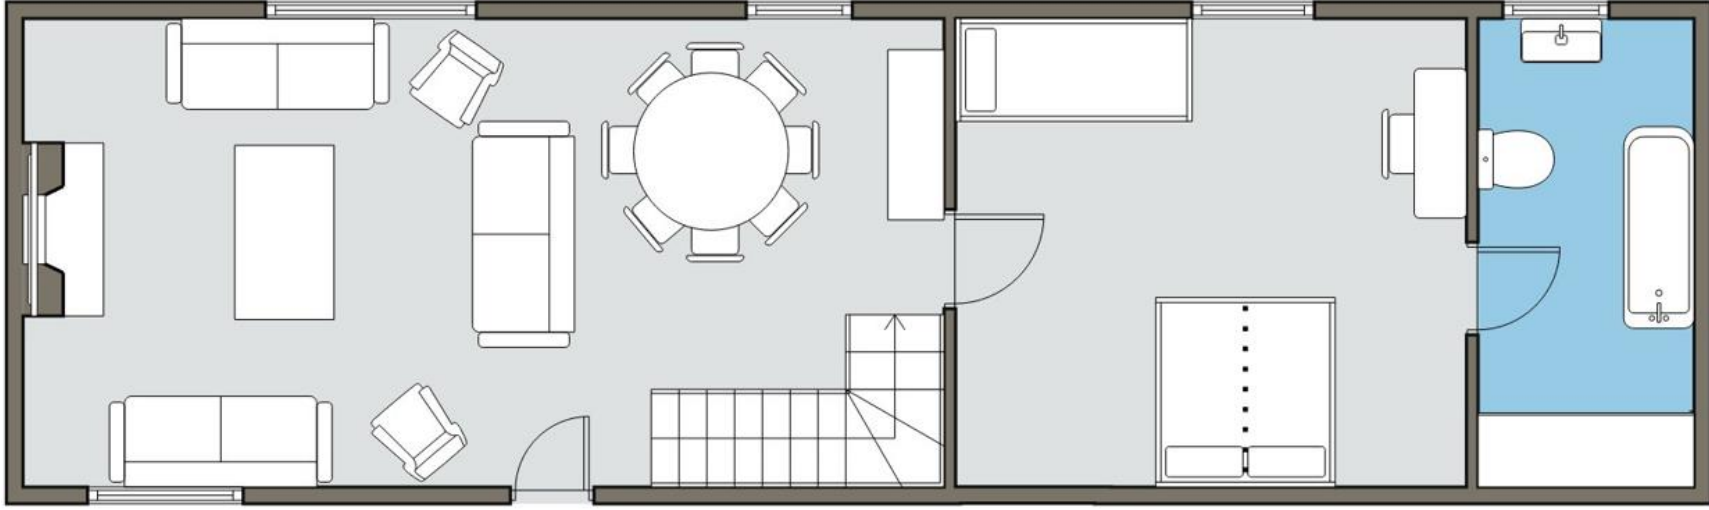

# Waterside Barn

Ground floor

Outdoor seating area

Five-seater hot tub  
- optional add-on

Bedroom 2  
(Haddon)  
Double room

Bedroom 1  
(Tissington)  
Twin or King room

Bedroom 3  
(Sudbury)  
Double room with  
day bed

# Waterside Barn

First floor

Log  
Burner

**Bedroom 4**  
(Chatsworth)  
Twin or King room  
with day bed