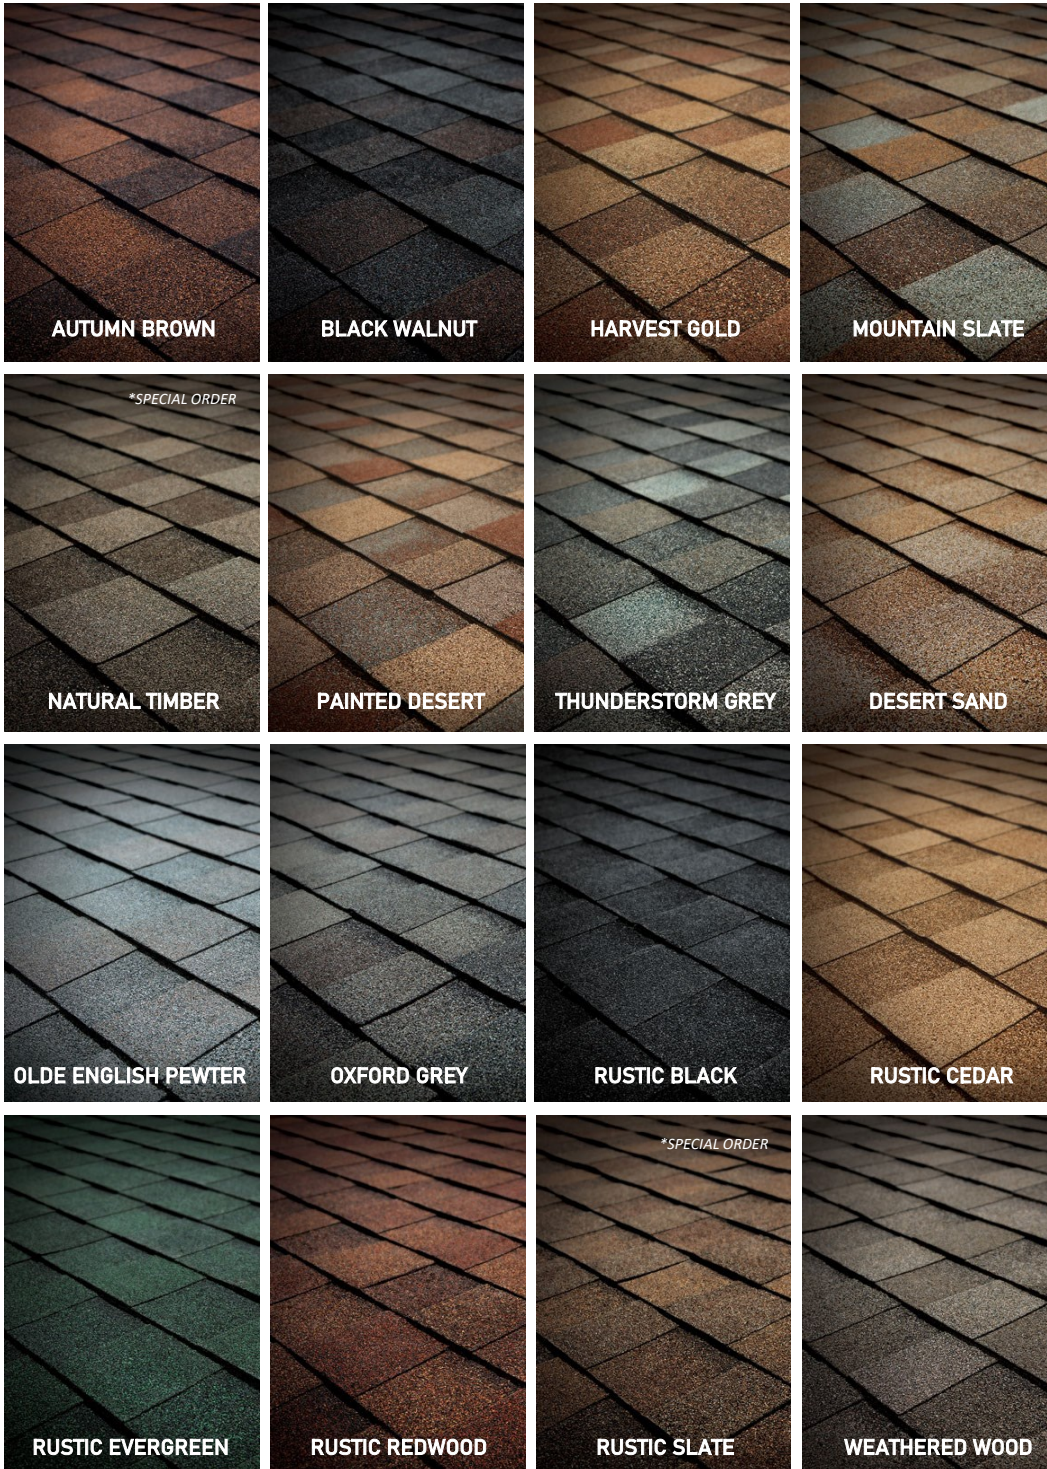

All Custom Exteriors is a TAMKO MasterCraft Pro Certified Contractor.

The TAMKO MasterShield Warranty may only be offered exclusively by TAMKO MasterCraft Pros.

Enhanced shingle warranties extending the Full Start* non-prorated coverage period to 20 or 30 years on qualifying shingle installations. **TAMKO MasterShield™ Warranty** offers a 30-year Full Start™ non-prorated warranty period on *qualifying* shingles.

ALL CUSTOM EXTERIORS—The #1 choice for all your home exterior needs!

*SPECIAL ORDER—Non-stock item that will have a lead time

HERITAGE®

LAMINATED ASPHALT SHINGLES