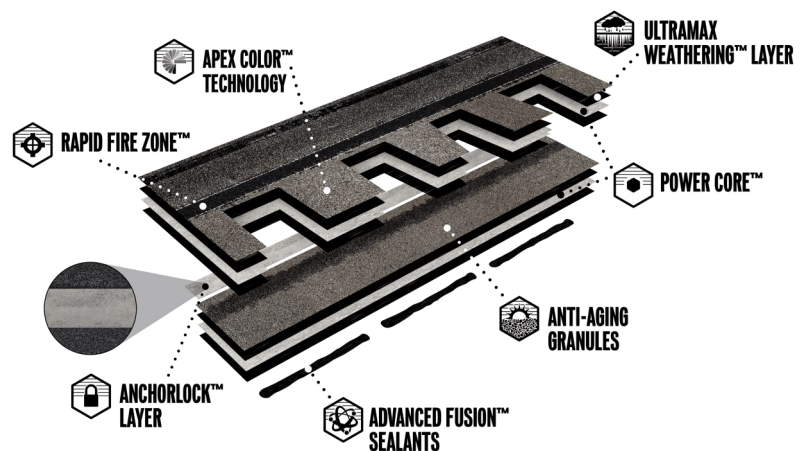

The AnchorLock™ layer technology featured in the new Titan XT™ shingles is in the form of a reinforcing strip of polyester fabric on the back of the shingle, attached in the common bond area to provide added anchoring for the expanded nail zone.

Rapid fire zone allows contractors to install quickly and with ease due to a nailing zone up to five times larger than our standard Heritage® nailing area\*, possible through our AnchorLock™ layer reinforcement of the common bond area.