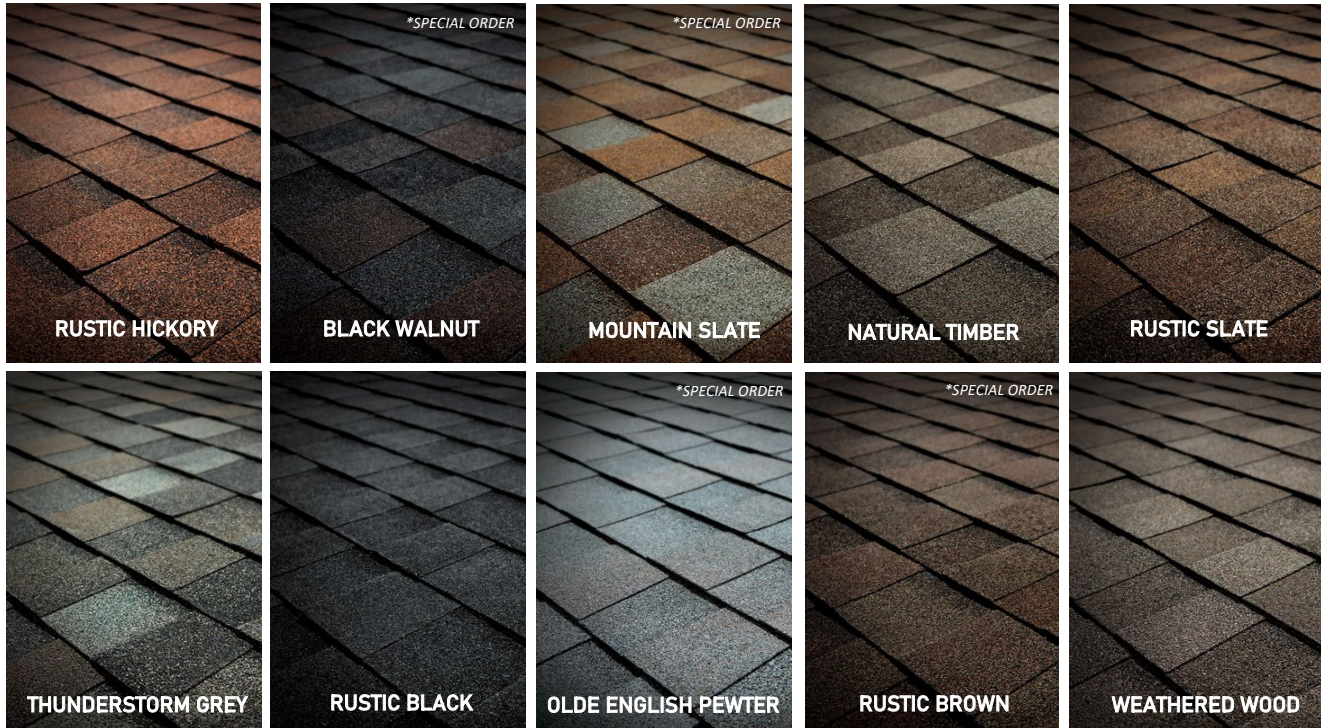

All Custom Exteriors is a TAMKO MasterCraft Pro Certified Contractor.

The TAMKO MasterShield Warranty may only be offered exclusively by TAMKO MasterCraft Pros.

Enhanced shingle warranties extending the Full Start* non-prorated coverage period to 20 or 30 years on qualifying shingle installations. **TAMKO MasterShield™ Warranty** offers a 30-year Full Start™ non-prorated warranty period on *qualifying* shingles.

ALL CUSTOM EXTERIORS—The #1 choice for all your home exterior needs!

*SPECIAL ORDER—Non-stock item that will have a lead time

“WHERE INNOVATION MEETS EXTREME TECHNOLOGY™”

Titan XT™ features some of the most advanced innovative technology in the industry. With features like the new AnchorLock™ layer, rapid fire zone, and enhanced upgraded warranty options!

The AnchorLock™ layer technology featured in the new Titan XT™ shingles is in the form of a reinforcing strip of polyester fabric on the back of the shingle, attached in the common bond area to provide added anchoring for the expanded nail zone.

Rapid fire zone allows contractors to install quickly and with ease due to a nailing zone up to five times larger than our standard Heritage® nailing area*, possible through our AnchorLock™ layer reinforcement of the common bond area.