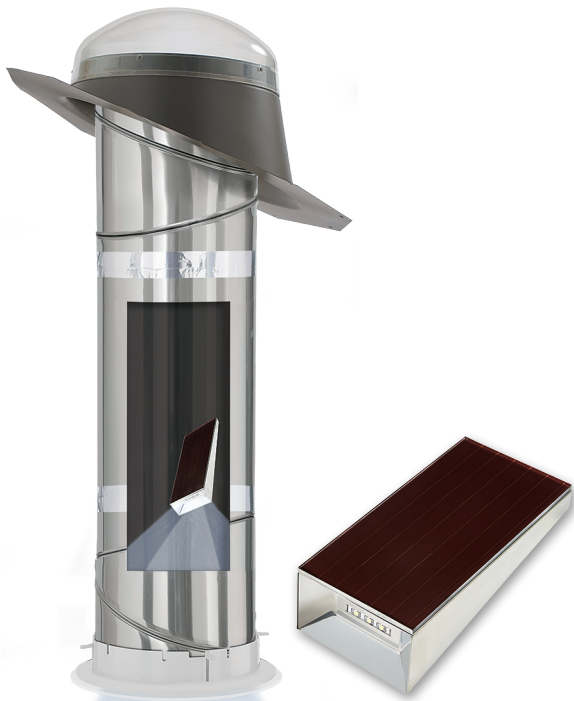

Captures the most light possible with a clear dome

2

Pitch Adaptor

Pivots the tunnel towards the sun and allows for easier installation

3

Metal Flashing

Provides maximum light capturing while guaranteeing no water penetration

6

Ceiling Ring

Diffuses light into the space using an energy-efficient frosted dual diffuser system. Diffuser options can be customized to meet décor and style.

Free Light. Day or Night.

VELUX Sun Tunnel Solar Night Light

When the sun goes down, let a moon-like glow light your way. Designed to fit inside your VELUX Sun Tunnel® Skylight, the VELUX Solar Night Light provides your space with a soft, soothing light from above when natural light isn't available

Federal Solar Tax Credit

You are eligible to receive a federal solar tax credit on your entire VELUX Sun Tunnel® Skylight product and installation when paired with the VELUX Solar Night Light.

Stay in the light
Have the light you need at night with the soft glow from the solar night light.