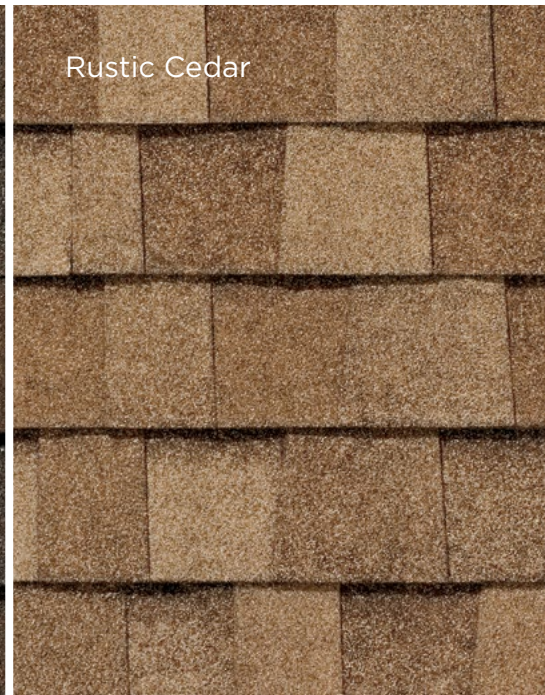

BOLD AND BEAUTIFUL

Thunderstorm Grey

CLASSIC HERITAGE COLORS

For those who prefer a softer, more even-toned look for their roof, choose one of TAMKO's Classic Colors featuring the subtle, sophisticated color blends that have long made TAMKO an industry favorite.

SUBTLE AND SOPHISTICATED

Oxford Grey

The shingle images above show the difference between America's Natural Colors and Classic Heritage Colors. Thunderstorm Grey and Oxford Grey are both "grey" shingles. Look closely and you can see Thunderstorm Grey includes vibrant splashes of color that will draw the eye of the roof.

Glacier White

Rustic Evergreen

Glacier White

Rustic Evergreen

Desert Sand

Olde English Pewter

Rustic Slate

Olde English Pewter

Rustic Cedar

Rustic Black

Rustic Slate

Rustic Cedar

Rustic Black

**AMERICA'S
SHINGLE**

SINCE 1944

History. Honesty. Authority. Quality. Community.