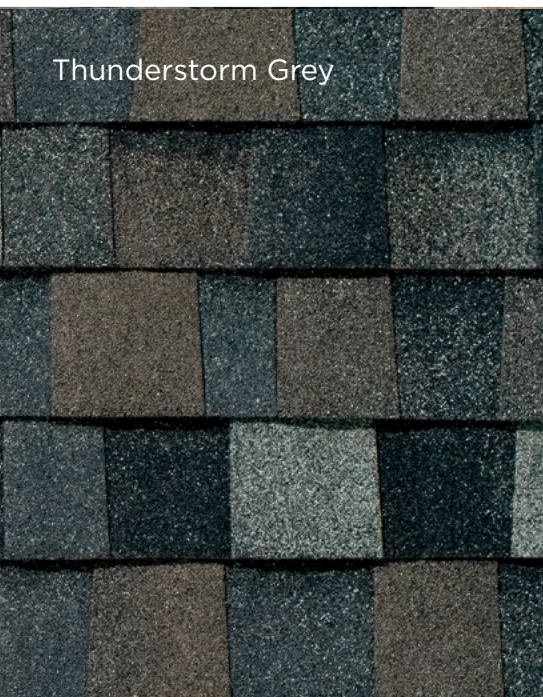

BOLD AND BEAUTIFUL

Thunderstorm Grey

CLASSIC HERITAGE COLORS

For those who prefer a softer, more even-toned look for their roof, choose one of TAMKO's Classic Colors featuring the subtle, sophisticated color blends that have long made TAMKO an industry favorite.

SUBTLE AND SOPHISTICATED

Oxford Grey

The shingle images above show the difference between America's Natural Colors and Classic Heritage Colors. Thunderstorm Grey and Oxford Grey are both "grey" shingles. Look closely and you can see Thunderstorm Grey includes vibrant splashes of color that will draw the eye of the roof.

AMERICA'S

NATURAL COLORS

Autumn Brown

Harvest Gold

Harvest Gold

Mountain Slate

Thunderstorm Grey

Thunderstorm Grey

Black Walnut

CLASSIC

HERITAGE COLORS

Rustic Redwood

Weathered Wood

Weathered Wood

Rustic Redwood

Desert Sand