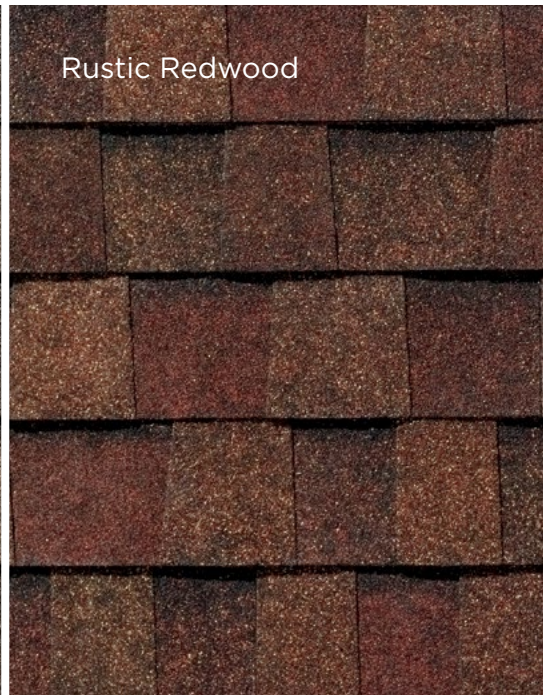

BOLD AND BEAUTIFUL

Thunderstorm Grey

CLASSIC HERITAGE COLORS

For those who prefer a softer, more even-toned look for their roof, choose one of TAMKO's Classic Colors featuring the subtle, sophisticated color blends that have long made TAMKO an industry favorite.

SUBTLE AND SOPHISTICATED

Oxford Grey

The shingle images above show the difference between America's Natural Colors and Classic Heritage Colors. Thunderstorm Grey and Oxford Grey are both "grey" shingles. Look closely and you can see Thunderstorm Grey includes vibrant splashes of color that will draw the eye of the roof.

Black Walnut

CLASSIC

HERITAGE COLORS

Rustic Redwood

Weathered Wood

Weathered Wood

Rustic Redwood

Desert Sand

Glacier White

Rustic Evergreen

Glacier White

Rustic Evergreen

Desert Sand

Olde English Pewter

Rustic Slate

Olde English Pewter