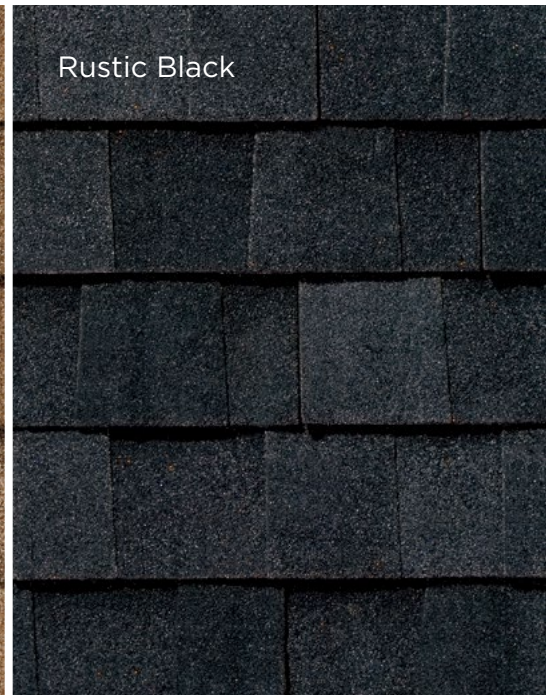

SUBTLE AND SOPHISTICATED

Oxford Grey

The shingle images above show the difference between America's Natural Colors and Classic Heritage Colors. Thunderstorm Grey and Oxford Grey are both "grey" shingles. Look closely and you can see Thunderstorm Grey includes vibrant splashes of color that will draw the eye of the roof.

Black Walnut

CLASSIC

HERITAGE COLORS

Rustic Redwood

Weathered Wood

Weathered Wood

Rustic Redwood

Desert Sand

Glacier White

Rustic Evergreen

Glacier White

Rustic Evergreen

Desert Sand

Olde English Pewter

Rustic Slate

Olde English Pewter

Rustic Cedar

Rustic Black

Rustic Slate

Rustic Cedar

Rustic Black

**AMERICA'S
SHINGLE**

SINCE 1944

History. Honesty. Authority. Quality. Community.