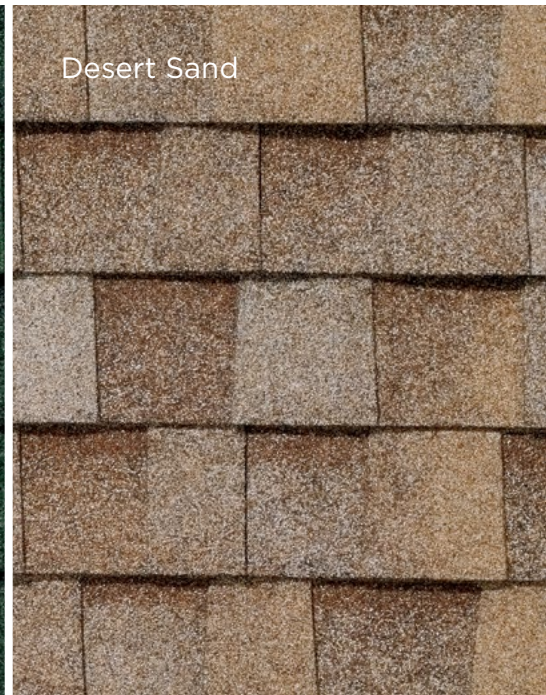

BOLD AND BEAUTIFUL

Thunderstorm Grey

CLASSIC HERITAGE COLORS

For those who prefer a softer, more even-toned look for their roof, choose one of TAMKO's Classic Colors featuring the subtle, sophisticated color blends that have long made TAMKO an industry favorite.

SUBTLE AND SOPHISTICATED

Oxford Grey

The shingle images above show the difference between America's Natural Colors and Classic Heritage Colors. Thunderstorm Grey and Oxford Grey are both "grey" shingles. Look closely and you can see Thunderstorm Grey includes vibrant splashes of color that will draw the eye of the roof.

Black Walnut

CLASSIC

HERITAGE COLORS

Rustic Redwood

Weathered Wood

Weathered Wood

Rustic Redwood

Desert Sand

Glacier White

Rustic Evergreen

Glacier White

Rustic Evergreen

Desert Sand

Olde English Pewter

Rustic Slate

Olde English Pewter