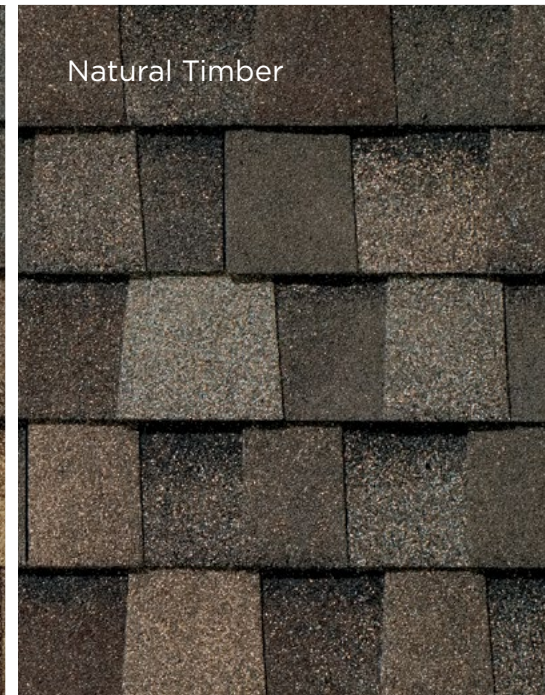

BOLD AND BEAUTIFUL

Thunderstorm Grey

CLASSIC HERITAGE COLORS

For those who prefer a softer, more even-toned look for their roof, choose one of TAMKO's Classic Colors featuring the subtle, sophisticated color blends that have long made TAMKO an industry favorite.

SUBTLE AND SOPHISTICATED

Oxford Grey

The shingle images above show the difference between America's Natural Colors and Classic Heritage Colors. Thunderstorm Grey and Oxford Grey are both "grey" shingles. Look closely and you can see Thunderstorm Grey includes vibrant splashes of color that will draw the eye of the roof.

AMERICA'S

NATURAL COLORS

Autumn Brown

Harvest Gold

Harvest Gold

Mountain Slate

Thunderstorm Grey

Thunderstorm Grey

Black Walnut

CLASSIC

HERITAGE COLORS

Rustic Redwood

Weathered Wood

Weathered Wood

Rustic Redwood

Desert Sand