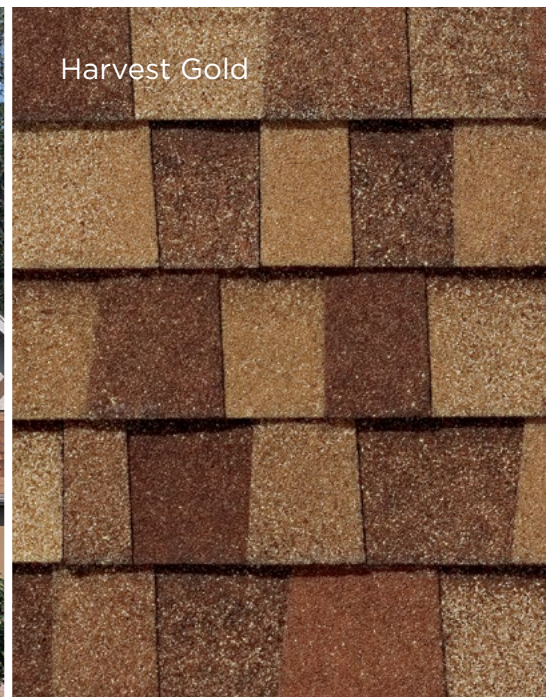

AMERICA'S NATURAL COLORS

America's Natural Colors bring the vibrant tones of the American landscape to your home. If you want your roof to make a bold and beautiful visual statement, choose from America's Natural Colors.

BOLD AND BEAUTIFUL

Thunderstorm Grey

CLASSIC HERITAGE COLORS

For those who prefer a softer, more even-toned look for their roof, choose one of TAMKO's Classic Colors featuring the subtle, sophisticated color blends that have long made TAMKO an industry favorite.

SUBTLE AND SOPHISTICATED

Oxford Grey

The shingle images above show the difference between America's Natural Colors and Classic Heritage Colors. Thunderstorm Grey and Oxford Grey are both "grey" shingles. Look closely and you can see Thunderstorm Grey includes vibrant splashes of color that will draw the eye of the roof.

AMERICA'S

NATURAL COLORS

Autumn Brown

Harvest Gold

Harvest Gold

Mountain Slate

Thunderstorm Grey

Thunderstorm Grey