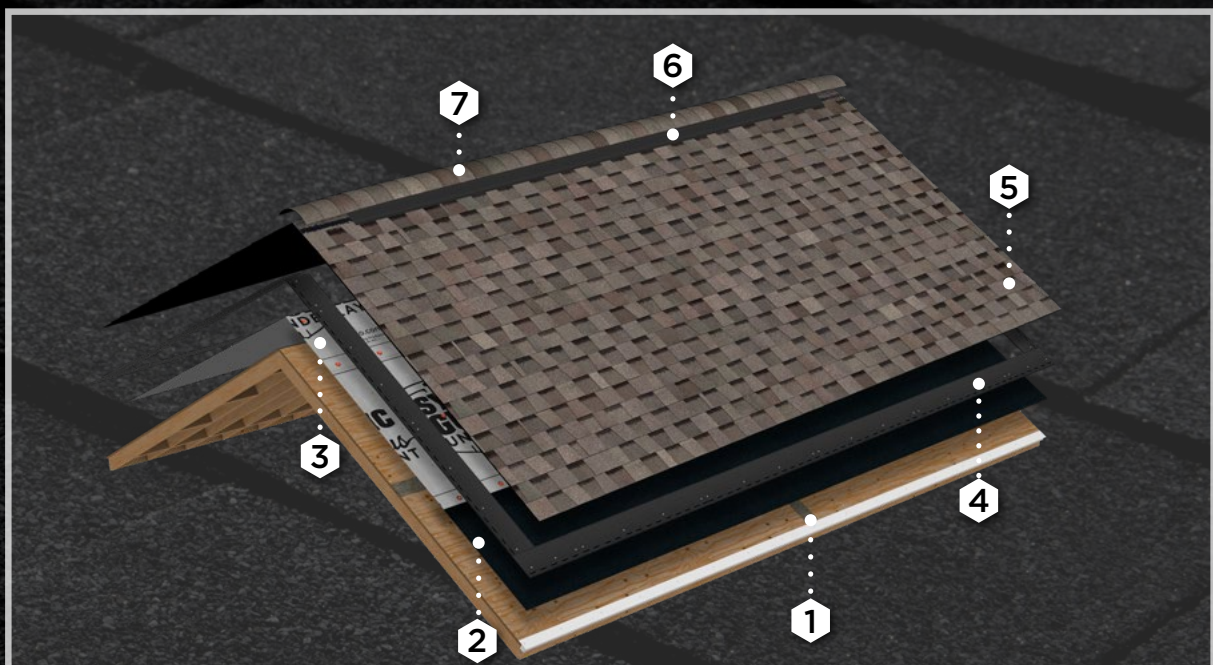

WHY CHOOSE TAMKO HERITAGE® SHINGLES?

With more than 75 years of roofing manufacturing, TAMKO Building Products LLC is one of the largest and most trusted manufacturers of asphalt shingles in the nation. Every year, thousands of homeowners choose TAMKO shingles for their roofs, and many of those roofs are covered with Heritage architectural asphalt shingles – TAMKO's most popular product.

For more than 40 years, Heritage shingles have been a classic in the roofing industry, recommended by contractors, builders and homeowners for their quality construction, Limited Lifetime Warranty, beautiful woodshake cut, and the best colors available in the market.

TAMKO WxtSHIELD ROOF SYSTEM™

TAMKO products are specifically designed to work together — building layer upon layer of protection, to help create a weather defense system that is as beautiful as it is functional.

- **1** TAMKO® TW SEAM TAPE
- **2** TAMKO® ICE AND RAIN UNDERLAYMENTS
- **3** TAMKO® SYNTHETIC UNDERLAYMENTS
- **4** TAMKO® SHINGLE STARTER
- **5** TAMKO® HERITAGE® OR HERITAGE PROLINE™ SHINGLES
- **6** TAMKO® CONTINUOUS RIDGE VENTILATION
- **7** TAMKO® HIP & RIDGE SHINGLES