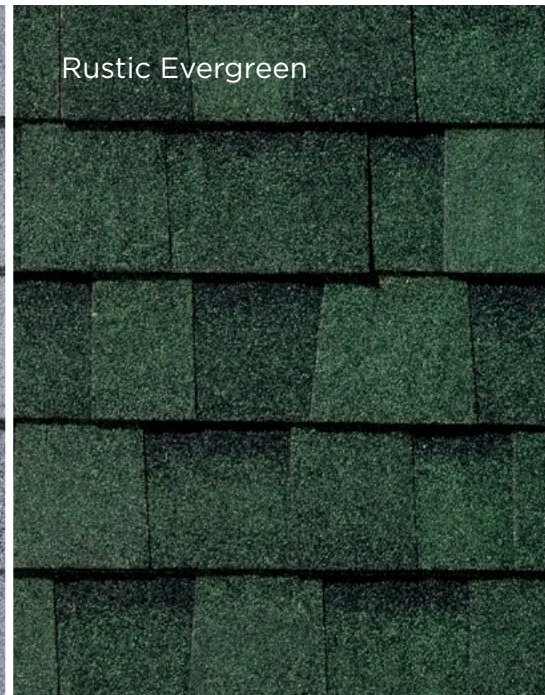

SUBTLE AND SOPHISTICATED

Oxford Grey

The shingle images above show the difference between America's Natural Colors and Classic Heritage Colors. Thunderstorm Grey and Oxford Grey are both "grey" shingles. Look closely and you can see Thunderstorm Grey includes vibrant splashes of color that will draw the eye of the roof.

Black Walnut

CLASSIC

HERITAGE COLORS

Rustic Redwood

Weathered Wood

Weathered Wood

Rustic Redwood

Desert Sand

Glacier White

Rustic Evergreen

Glacier White

Rustic Evergreen

Desert Sand

Olde English Pewter

Rustic Slate

Olde English Pewter

Rustic Cedar

Rustic Black

Rustic Slate

Rustic Cedar

Rustic Black

**AMERICA'S
SHINGLE**

SINCE 1944

History. Honesty. Authority. Quality. Community.