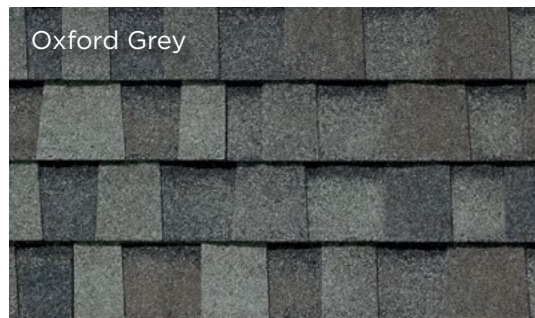

AMERICA'S NATURAL COLORS

America's Natural Colors bring the vibrant tones of the American landscape to your home. If you want your roof to make a bold and beautiful visual statement, choose from America's Natural Colors.

BOLD AND BEAUTIFUL

Thunderstorm Grey

CLASSIC HERITAGE COLORS

For those who prefer a softer, more even-toned look for their roof, choose one of TAMKO's Classic Colors featuring the subtle, sophisticated color blends that have long made TAMKO an industry favorite.

SUBTLE AND SOPHISTICATED

Oxford Grey

The shingle images above show the difference between America's Natural Colors and Classic Heritage Colors. Thunderstorm Grey and Oxford Grey are both "grey" shingles. Look closely and you can see Thunderstorm Grey includes vibrant splashes of color that will draw the eye of the roof.

Black Walnut

CLASSIC

HERITAGE COLORS

Rustic Redwood

Weathered Wood

Weathered Wood

Rustic Redwood

Desert Sand