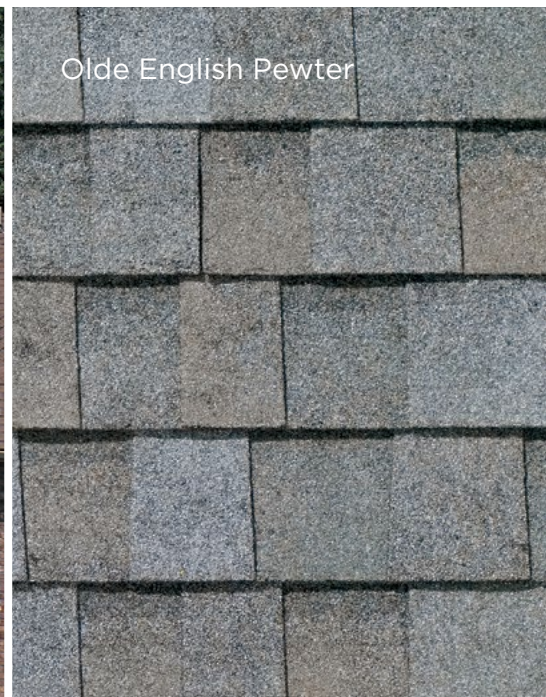

Black Walnut

CLASSIC

HERITAGE COLORS

Rustic Redwood

Weathered Wood

Weathered Wood

Rustic Redwood

Desert Sand

Glacier White

Rustic Evergreen

Glacier White

Rustic Evergreen

Desert Sand

Olde English Pewter

Rustic Slate

Olde English Pewter