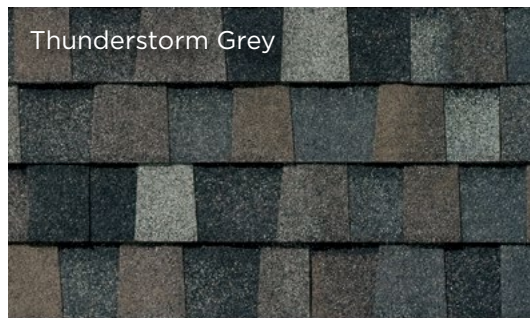

AMERICA'S NATURAL COLORS

America's Natural Colors bring the vibrant tones of the American landscape to your home. If you want your roof to make a bold and beautiful visual statement, choose from America's Natural Colors.

BOLD AND BEAUTIFUL

Thunderstorm Grey

CLASSIC HERITAGE COLORS

For those who prefer a softer, more even-toned look for their roof, choose one of TAMKO's Classic Colors featuring the subtle, sophisticated color blends that have long made TAMKO an industry favorite.

AMERICA'S

NATURAL COLORS

Autumn Brown

Harvest Gold

Harvest Gold

Mountain Slate

Thunderstorm Grey

Thunderstorm Grey

Black Walnut

CLASSIC

HERITAGE COLORS

Rustic Redwood

Weathered Wood

Weathered Wood

Rustic Redwood

Desert Sand