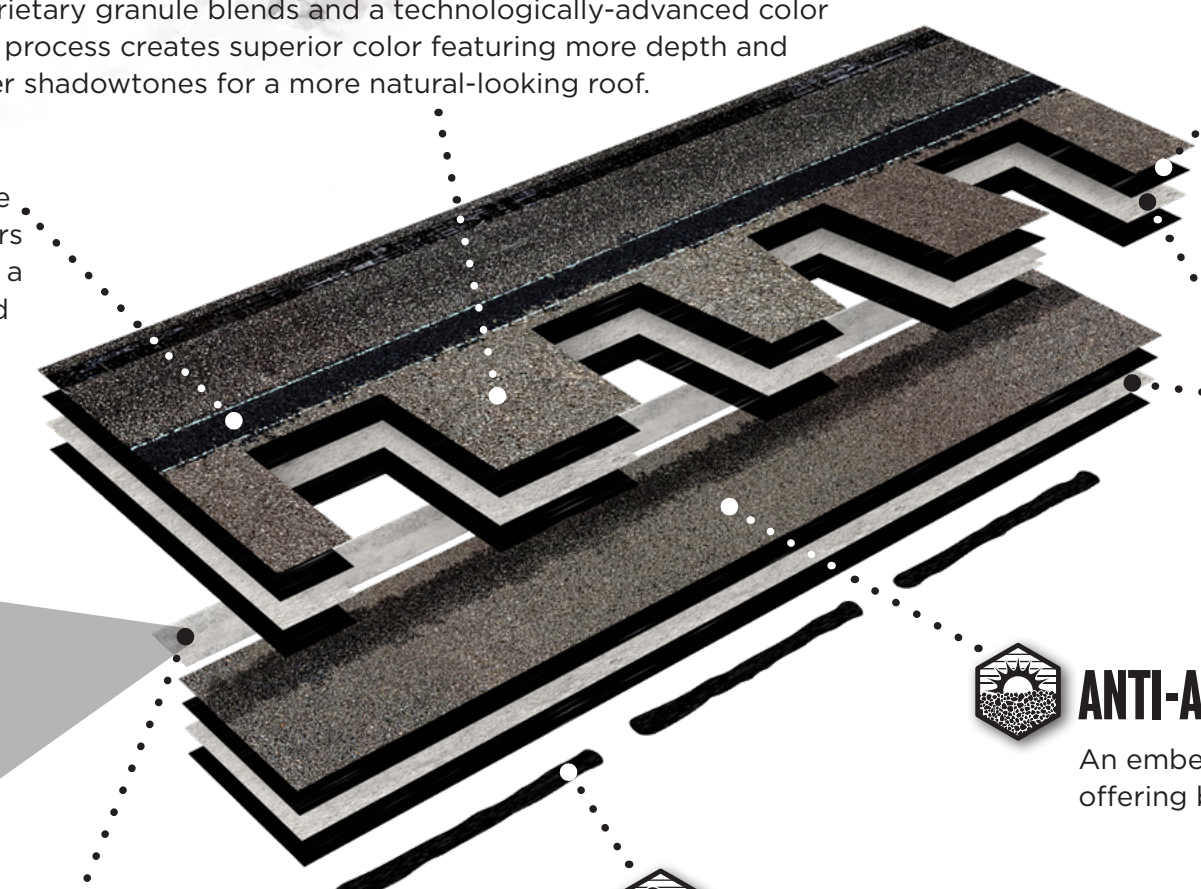

ANCHORLOCK™ LAYER

A proprietary reinforcement that gives Heritage Proline™ shingles their enhanced wind performance. This unique poly-fabric reinforces the shingle for an added layer of protection and provides an anchor for the nails to embed in, locking them tightly to the deck.

UL Listed for:
Class A Fire Resistance
UL Classified:
Wind Resistance
ASTM D3462 and ICC-ES Acceptance Criteria AC438

UL Evaluation Reports:
UL Evaluation Report ER2919-01
UL Evaluation Report ER2919-02

ADVANCED FUSION™ SEALANTS

A family of aggressive sealants, specifically designed to be sticky, even in cooler weather. Our Advanced Fusion™ sealants fuse the shingles quickly to the roof deck, and each other, to help hold fast.

Florida Building Code Product Approval
FL 18355
FL 35321
Miami-Dade County Product Control Approved

Tested in Compliance with:
UL 790/ASTM E 108, Class A
ASTM D3161, Class F
ASTM D7158, Class H
ASTM D3462
ICC-ES Acceptance Criteria AC438

ULTRAMAX WEATHERING™ LAYER

Proprietary engineering to increase top coating where it's needed most, for a weathering layer of asphalt designed for protection.

POWER CORE™

Fiberglass mat core engineered to help resist tearing and cracking.

ANTI-AGING GRANULES

An embedded layer of ceramic-fired granules offering both beauty and protection.

* Compared with TAMKO's Heritage® shingles manufactured in Kansas, Maryland, Missouri and Texas.
† Please consult TAMKO's Limited Warranty and Application Instructions for any requirements or limitations.