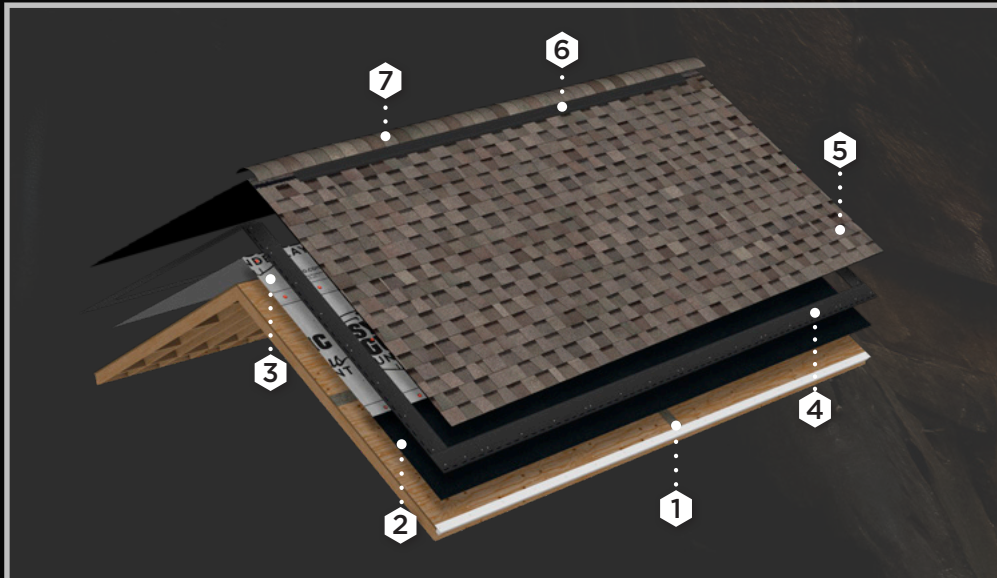

TAMKO WXTSHIELD ROOF SYSTEM™

TAMKO products are specifically designed to work together — building layer upon layer of protection, to help create a weather defense system that is as beautiful as it is functional.