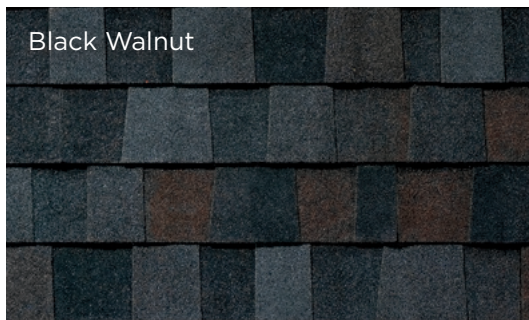

AMERICA'S NATURAL COLORS

America's Natural Colors bring the vibrant tones of the American landscape to your home. If you want your roof to make a bold and beautiful visual statement, choose from America's Natural Colors.

CLASSIC HERITAGE COLORS

For those who prefer a softer, more even-toned look for their roof, choose one of TAMKO's Classic Colors featuring the subtle, sophisticated color blends that have long made TAMKO an industry favorite.

BOLD AND BEAUTIFUL

Black Walnut

SUBTLE AND SOPHISTICATED

Rustic Black

The shingle images above show the difference between America's Natural Colors and Classic Heritage Colors. Black Walnut and Rustic Black are both "black" shingles. Look closely and you can see Black Walnut includes vibrant splashes of color that will draw the eye to the roof.

Black Walnut
America's Natural Colors

Rustic Black
Classic Color

Thunderstorm Grey
America's Natural Colors

Rustic Brown
Classic Colors

Natural Timber
America's Natural Colors

Rustic Slate
Classic Colors

Mountain Slate
America's Natural Colors