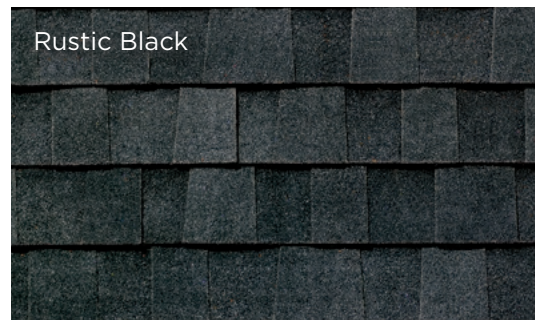

AMERICA'S NATURAL COLORS

America's Natural Colors bring the vibrant tones of the American landscape to your home. If you want your roof to make a bold and beautiful visual statement, choose from America's Natural Colors.

CLASSIC HERITAGE COLORS

For those who prefer a softer, more even-toned look for their roof, choose one of TAMKO's Classic Colors featuring the subtle, sophisticated color blends that have long made TAMKO an industry favorite.

BOLD AND BEAUTIFUL

Black Walnut

SUBTLE AND SOPHISTICATED

Rustic Black

The shingle images above show the difference between America's Natural Colors and Classic Heritage Colors. Black Walnut and Rustic Black are both "black" shingles. Look closely and you can see Black Walnut includes vibrant splashes of color that will draw the eye to the roof.

Black Walnut
America's Natural Colors

Rustic Black
Classic Color

Thunderstorm Grey
America's Natural Colors

Rustic Brown
Classic Colors

Natural Timber
America's Natural Colors

Rustic Slate
Classic Colors

Mountain Slate
America's Natural Colors