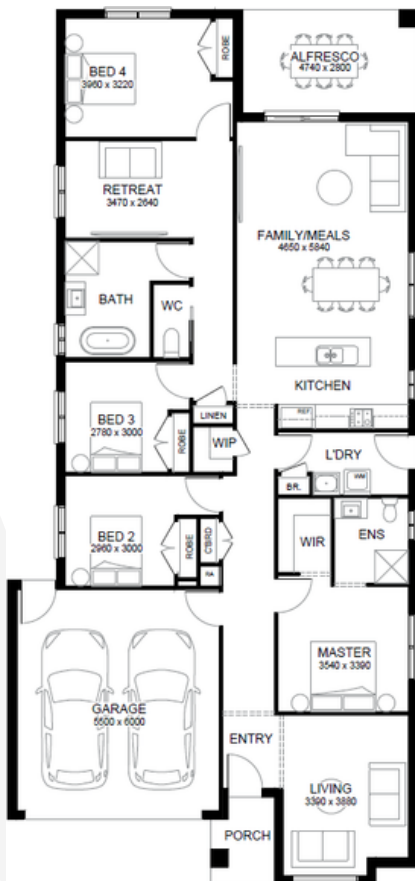

EMBRACE 25

4 

2 

3 

2 

Lot Size: 400 sqm

\$761,530

WHAT'S INCLUDED

- 7 Star Energy Rating
- Solar PV System
- 2590mm Ceilings
- Downlights
- Alarm System
- Stone Benchtops to Kitchen
- Flooring Throughout
- Holland Blinds
- Colour On Concrete Driveway
- Front & Rear Landscaping
- Side & Rear Fencing
- PLUS MUCH MORE!**