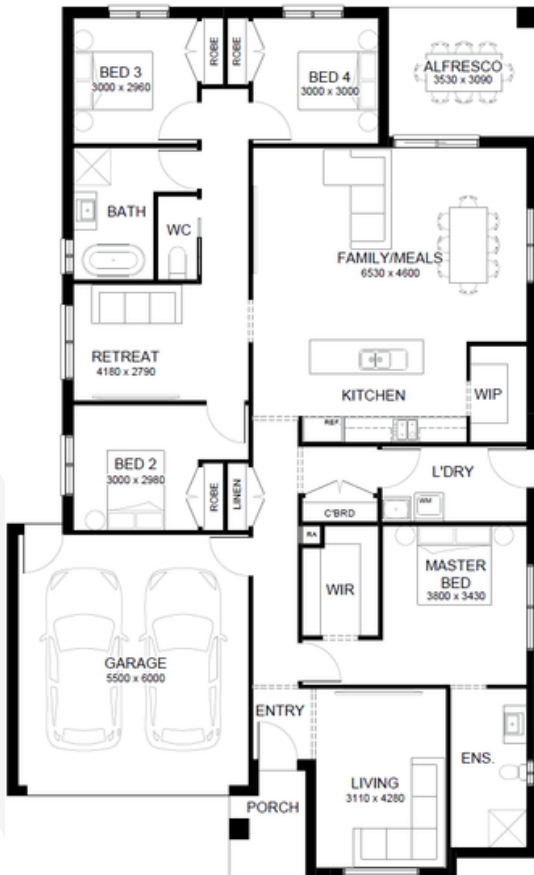

**HARMONY 25**

4 

2 

2 

2 

**Lot Size: 420 sqm**

**\$811,930**

## WHAT'S INCLUDED

- 7 Star Energy Rating
- Solar PV System
- 2590mm Ceilings
- Downlights
- Alarm System
- Stone Benchtops to Kitchen
- Flooring Throughout
- Holland Blinds
- Colour On Concrete Driveway
- Front & Rear Landscaping
- Side & Rear Fencing
- PLUS MUCH MORE!**