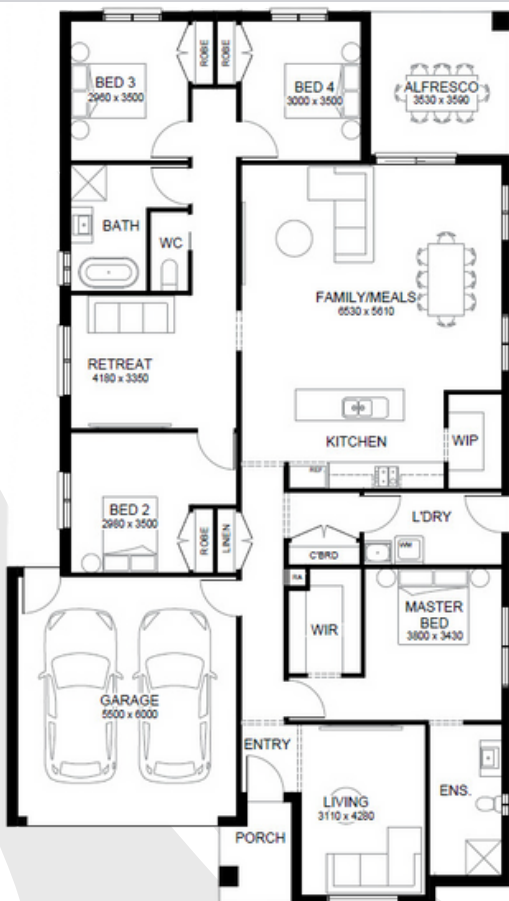

**HARMONY 27**

**4** 

**2** 

**3** 

**2** 

**Lot Size: 660 sqm**

**\$707,860**

## WHAT'S INCLUDED

- 7 Star Energy Rating
  - Solar PV System
  - 2590mm Ceilings
  - Downlights
  - Alarm System
  - Stone Benchtops to Kitchen
  - Flooring Throughout
  - Holland Blinds
  - Colour On Concrete Driveway
  - Front & Rear Landscaping
  - Side & Rear Fencing
  - 12-Month Rent Assist
- PLUS MUCH MORE!**