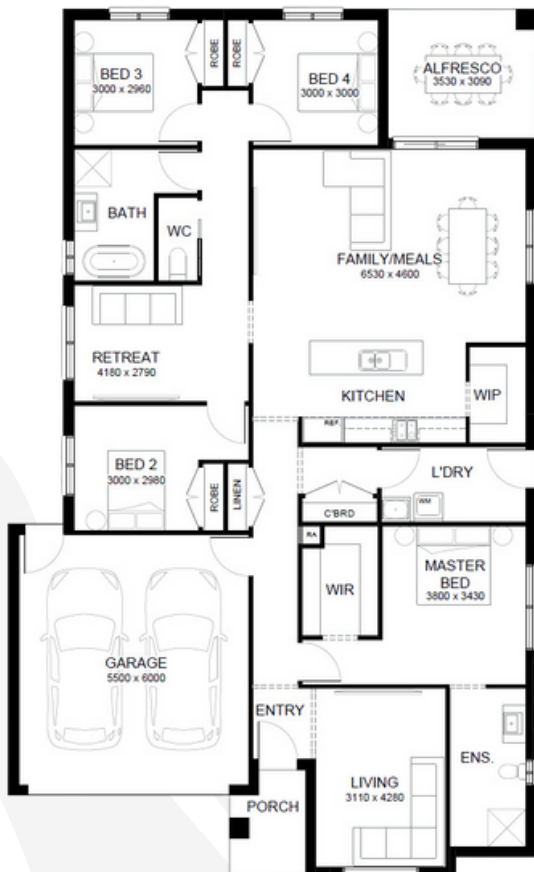

HARMONY 25

4 

2 

3 

2 

Lot Size: 660 sqm

\$696,700

WHAT'S INCLUDED

- 7 Star Energy Rating
- Solar PV System
- 2590mm Ceilings
- Downlights
- Alarm System
- Stone Benchtops to Kitchen
- Flooring Throughout
- Holland Blinds
- Colour On Concrete Driveway
- Front & Rear Landscaping
- Side & Rear Fencing
- PLUS MUCH MORE!**