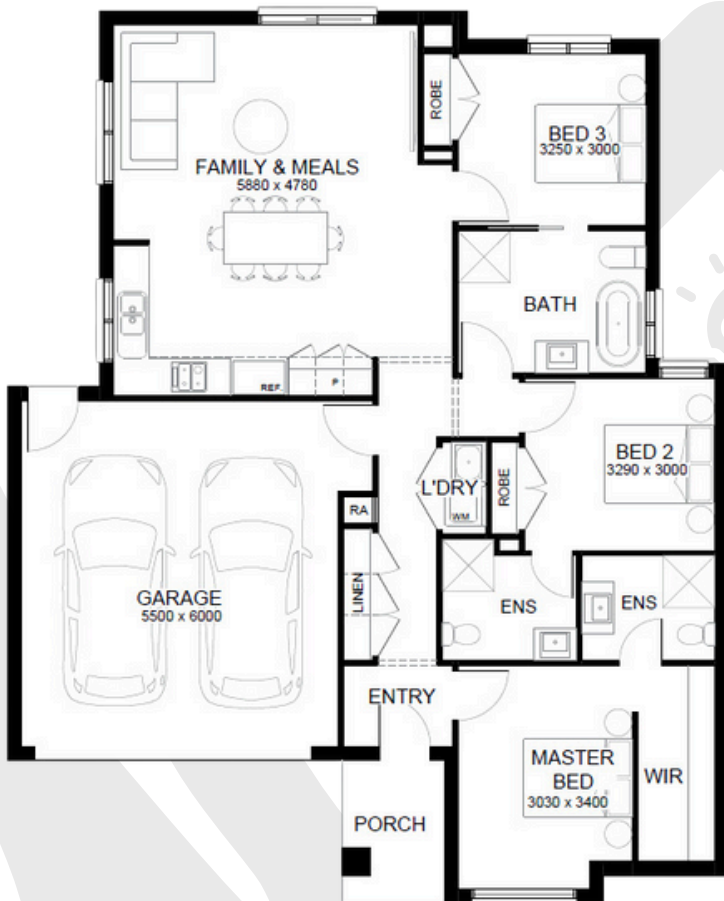

**FLEXI 17**

**3** 

**3** 

**1** 

**2** 

**Lot Size: 300 sqm**

**\$656,010**

## WHAT'S INCLUDED

- 7 Star Energy Rating
  - Solar PV System
  - 2590mm Ceilings
  - Downlights
  - Alarm System
  - Stone Benchtops to Kitchen
  - Flooring Throughout
  - Holland Blinds
  - Colour On Concrete Driveway
  - Front & Rear Landscaping
  - Side & Rear Fencing
  - 12-Month Rent Assist
- PLUS MUCH MORE!**