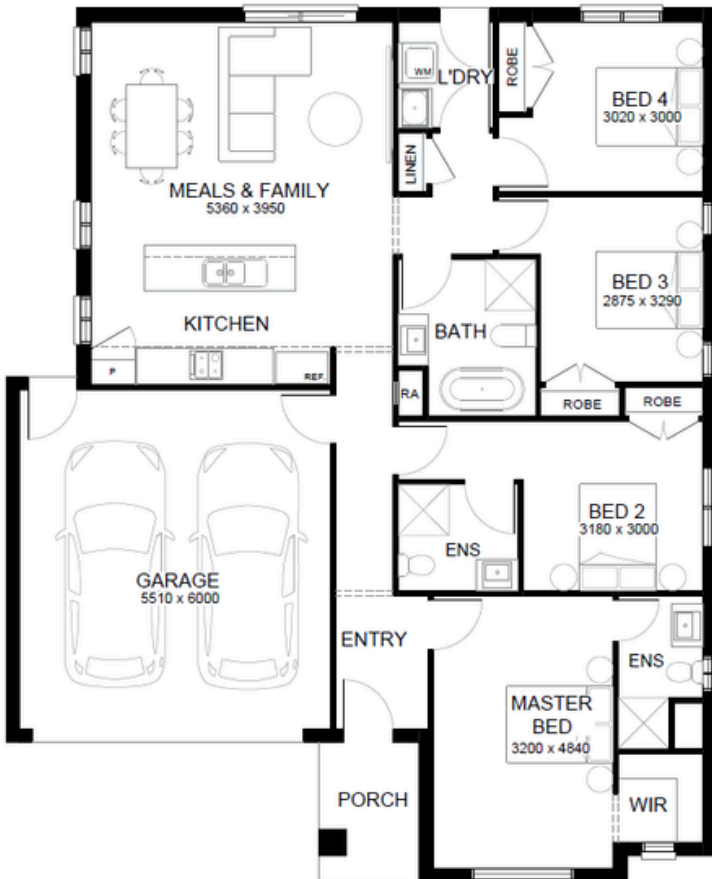

FLEXI 19

4 

3 

1 

2 

Lot Size: 305 sqm

\$676,230

WHAT'S INCLUDED

- 7 Star Energy Rating
- Solar PV System
- 2590mm Ceilings
- Downlights
- Alarm System
- Stone Benchtops to Kitchen
- Flooring Throughout
- Holland Blinds
- Colour On Concrete Driveway
- Front & Rear Landscaping
- Side & Rear Fencing
- PLUS MUCH MORE!**