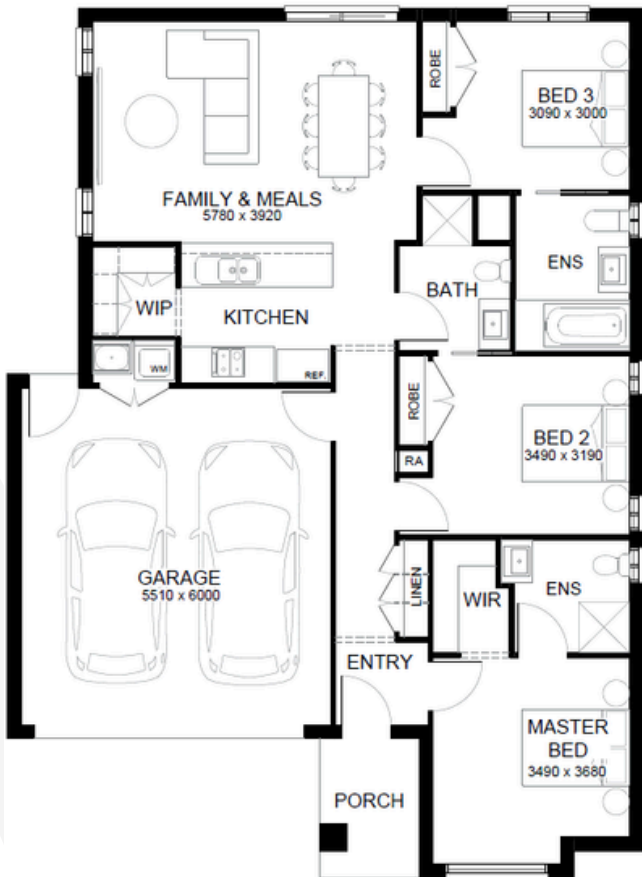

FLEXI 16

3 

3 

1 

2 

Lot Size: 263 sqm

\$659,230

WHAT'S INCLUDED

- 7 Star Energy Rating
- Solar PV System
- 2590mm Ceilings
- Downlights
- Alarm System
- Stone Benchtops to Kitchen
- Flooring Throughout
- Holland Blinds
- Colour On Concrete Driveway
- Front & Rear Landscaping
- Side & Rear Fencing
- PLUS MUCH MORE!**