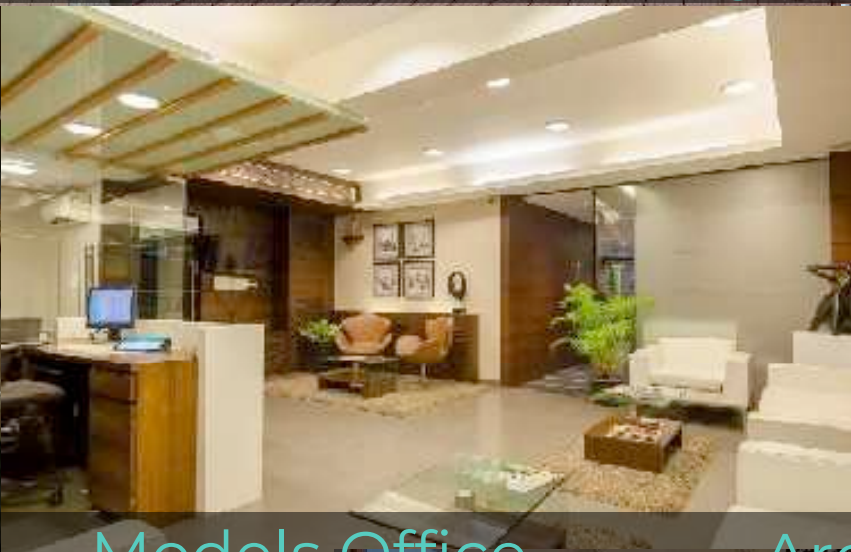

DESIGNO

A photograph of a modern office interior. The office is brightly lit with recessed ceiling lights. It features several workstations with white desks and black chairs. There are yellow and white cubicle dividers. Small potted plants are placed on the desks. In the foreground on the right, there is a large white printer. The text "Dream. Design. Execute." is overlaid in the center of the image in a bold, white, sans-serif font.

On manufacturing we offer free aftersales service from our experts.

JW MARIOTT, GOA

House of Curry, JBR Walk, UAE.  
Area: 1400 sqft.

Neomis Spa & Salon, Calangute Area:- 1,25,000 sqft

Models Office Area:- 6,000 sqft