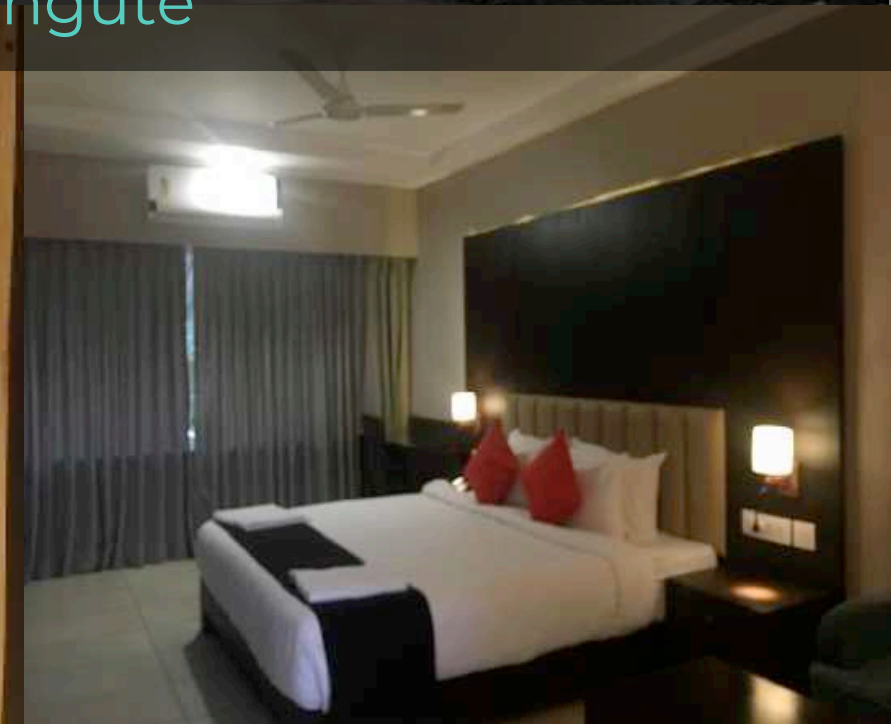

Club X'treme

Khushi Medical Centre, Medical Centre, Mangalore.

Area: 6500 sqft.

GSIDC Office 7<sup>th</sup> & the 8<sup>th</sup> Floor, Panaji

Saidutt Hotel, Calangute

Eversendai 20-Seater Conference Room, Business Bay, Dubai.