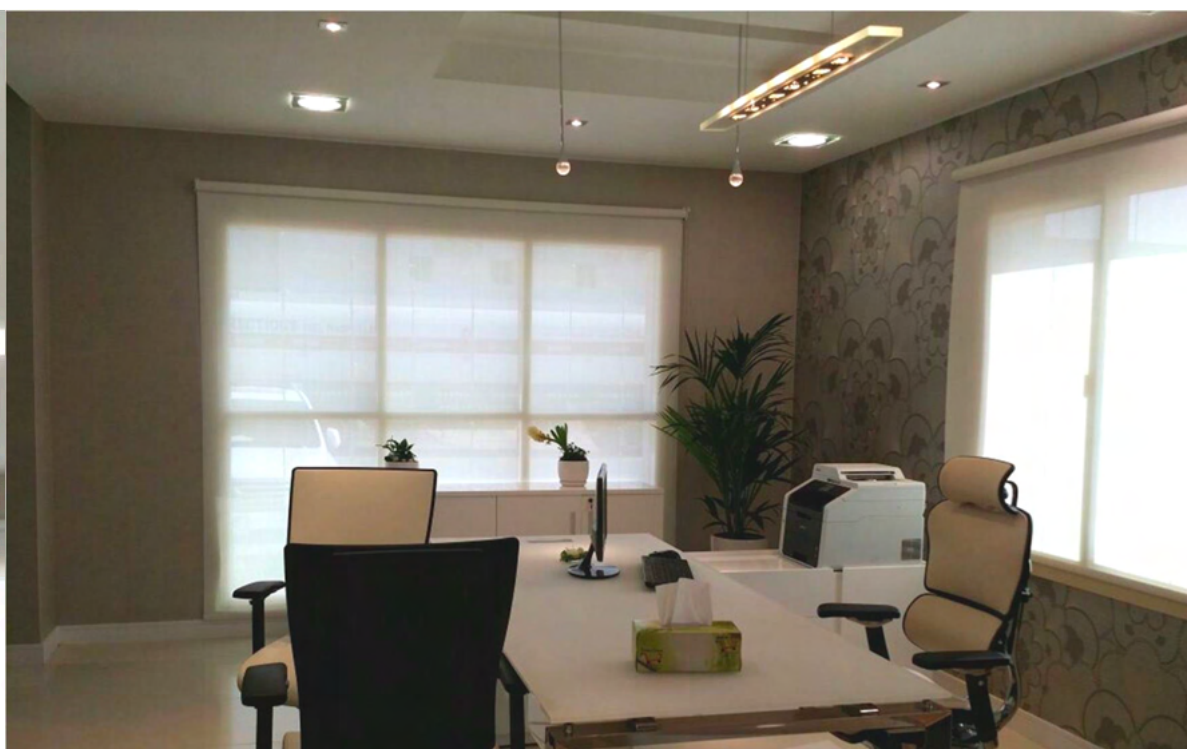

Ajman, UAE.