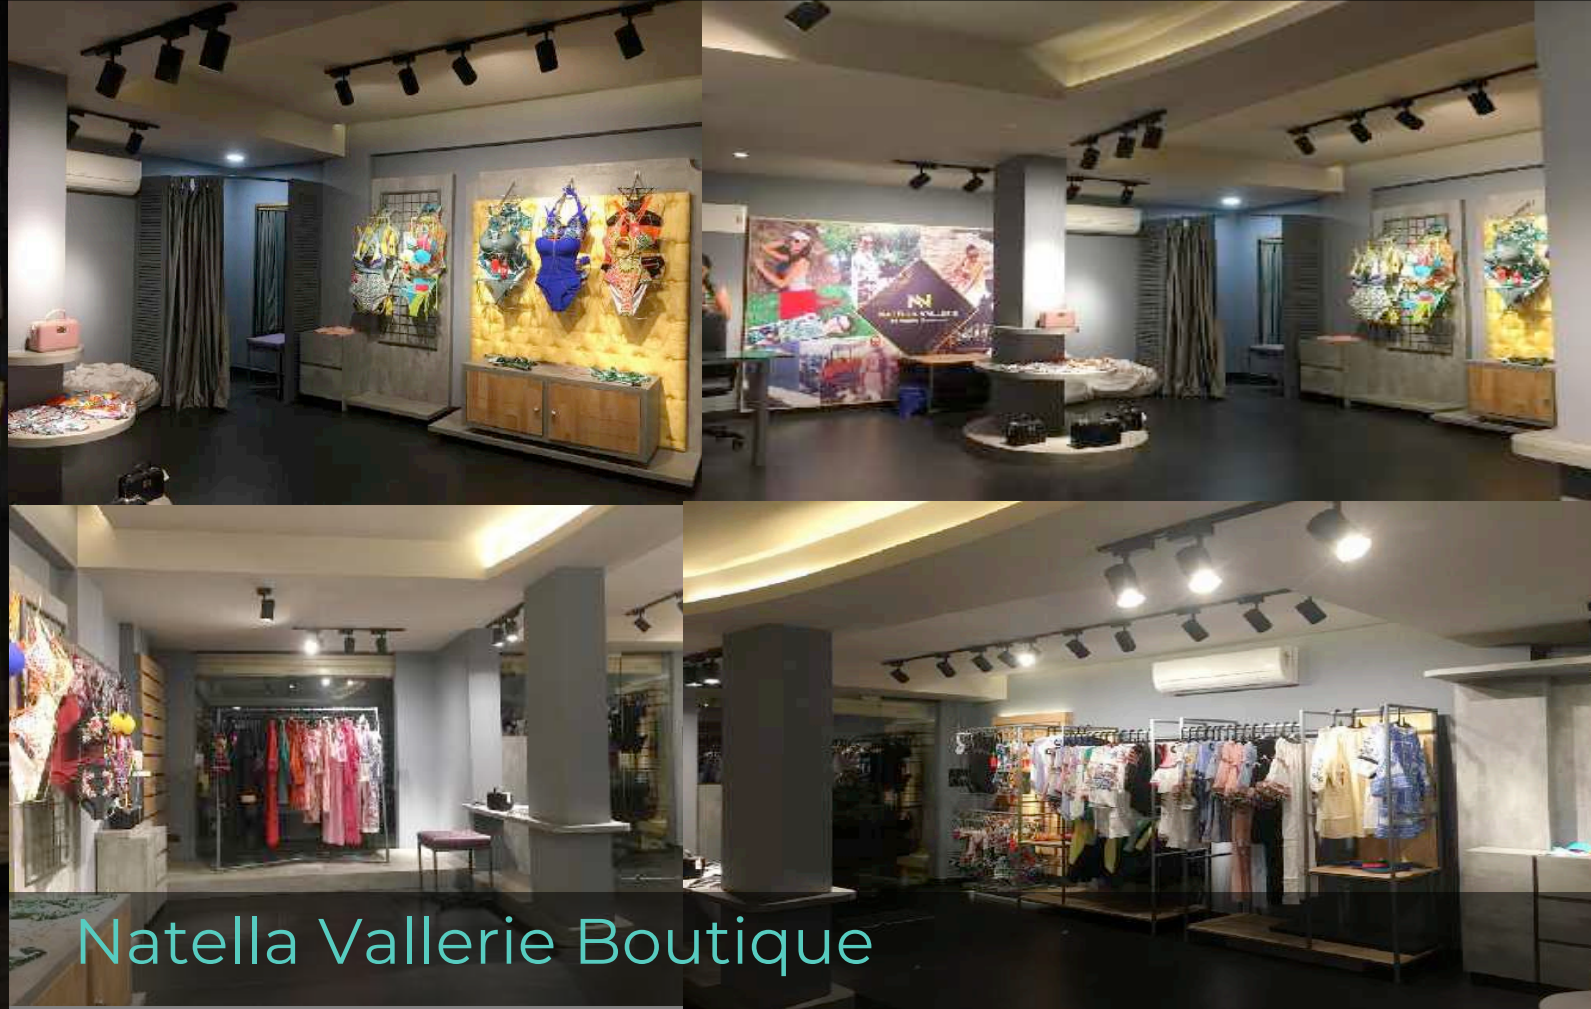

Natella Vallerie Boutique