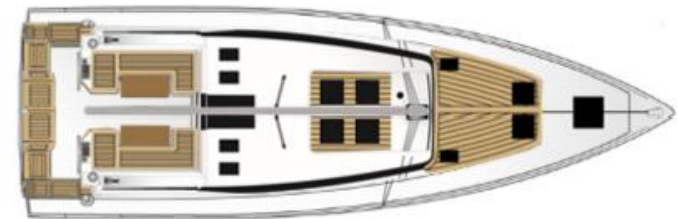

GRP STEERING WHEELS, BLACK OR WHITE

Black

White

4.1 Deck Flooring

DECK WITH NON-SLIP STRUCTURE

Non-slip
Gelocoat White

On Side decks & Cockpit Floor

TEAK WOOD