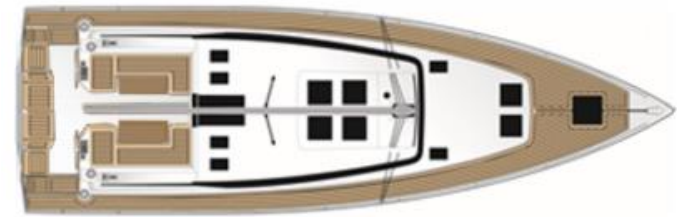

GRP STEERING WHEELS, BLACK OR WHITE

Black

White

4.1 Deck Flooring

DECK WITH NON-SLIP STRUCTURE

Non-slip
Gelocoat White

On Side decks & Cockpit Floor

TEAK WOOD