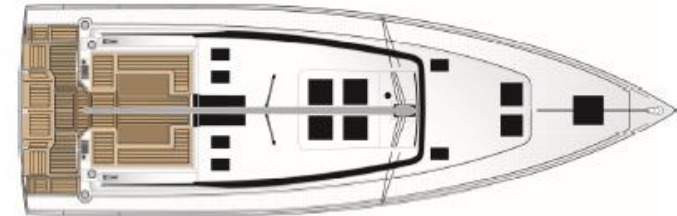

GRP STEERING WHEELS, BLACK OR WHITE

Black

White

4.1 Deck Flooring

DECK WITH NON-SLIP STRUCTURE

Non-slip
Gelocoat White

On Side decks & Cockpit Floor

TEAK WOOD