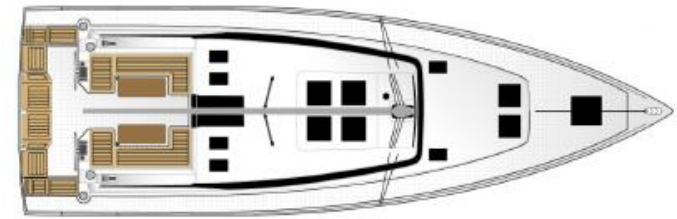

GRP STEERING WHEELS, BLACK OR WHITE

Black

White

4.1 Deck Flooring

DECK WITH NON-SLIP STRUCTURE

Non-slip
Gelocoat White

On Side decks & Cockpit Floor

TEAK WOOD