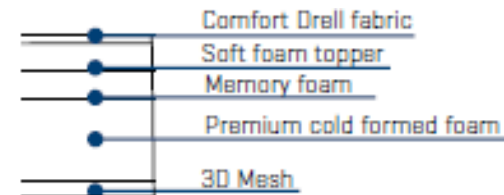

	Sand	Ocean Blue	Anthracite	Stone Grey
Vela [Standard]				
Opus Leatherette				
Savoy Leather				

7.2 Mattresses

STANDARD MATTRESS

Height: 10cm

LUXURY BOX SPRING MATTRESS

Height: 14-16cm

[except C57: Mattress with feathers]