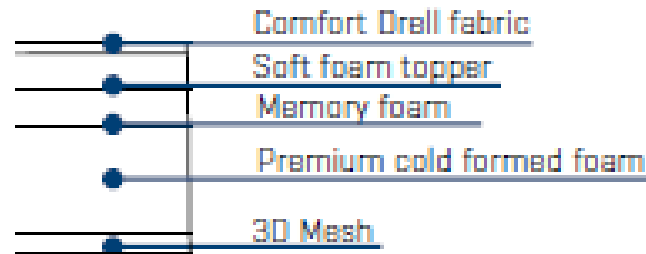

5.2 Mattresses

STANDARD MATTRESS

Cedar

Height: 10cm

LUXURY COLD FOAM MATTRESS

Height: 14-16cm

6. Hood and Cover

Bimini