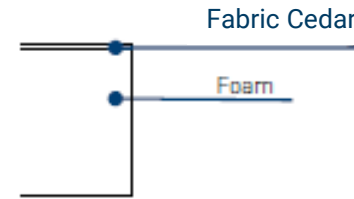

Height: 10cm

LUXURY COLD FOAM MATTRESS

Height: 14-16cm

6 Hood and Cover

Bimini

Camper Cover

Mooring cover

Aft Softtop