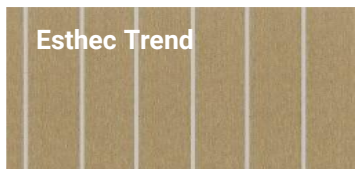

2 Deck Flooring

Bathing platform

Cockpit floor

Side deck

NON- SLIP
GELOCOAT WHITE

NON- SLIP
GELOCOAT WHITE

Notes on our Teak Decking:

- Bavaria Yachts started to convert all teak decks with wood from Myanmar to plantation teak in July 2021.
- Since September 2021, all teak decks at Bavaria Yachts have been made exclusively from FSC®-certified plantation teak.
- The plantation teak used does not come from Myanmar or Asia.
- The origin is Central America. Only wood from legal sources can receive/have an FSC® certificate.
- The plantation teak supplied is selected and is comparable in quality to Myanmar teak.