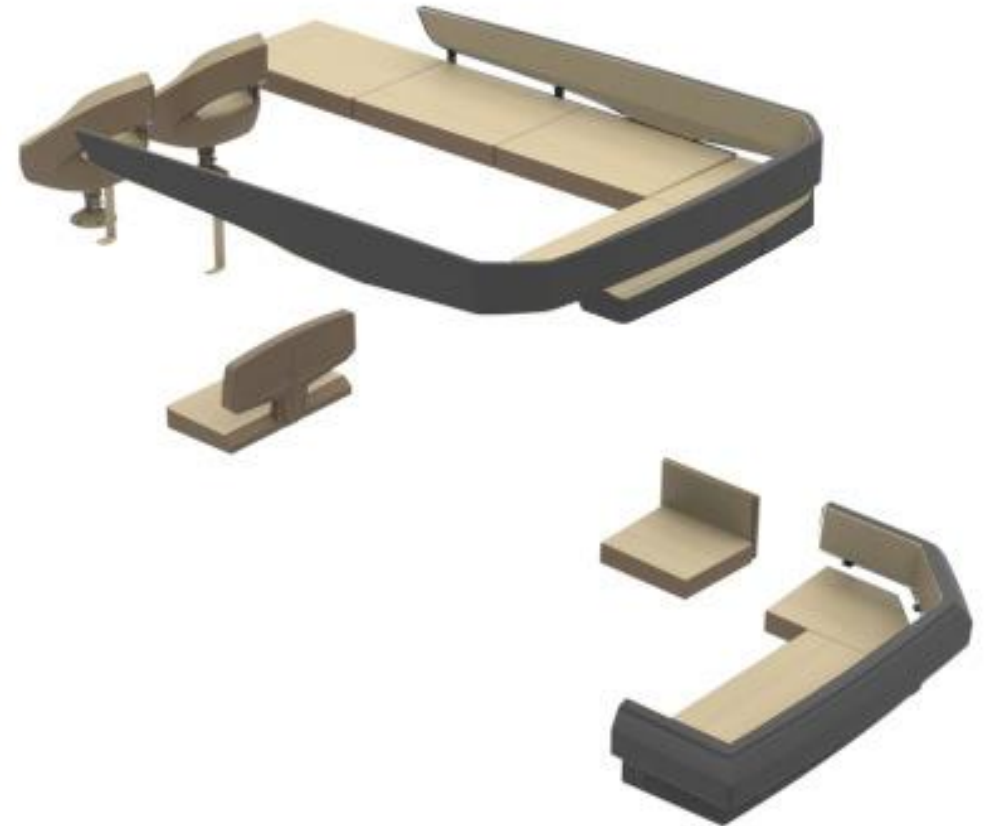

R-LINE

STYLEGUIDE

BAVARIA R-LINE STYLEGUIDE

1	Exterior colour concept	3
2	Deck Flooring	4
3	Exterior	5
4	Interior Styling	8
5	Interior Upholstery / Mattress	10
6	Hoods and Covers	12
7	Further Information	13

1 Exterior colour concept

Hull

B-Pillar

Roof

Standard

Options

Only Coupe
(Style Plus - Upgrade)

2 Deck Flooring

Bathing platform

Cockpit floor

Side deck

NON- SLIP
GELOCOAT WHITE

NON- SLIP
GELOCOAT WHITE

Notes on our Teak Decking:

- Bavaria Yachts started to convert all teak decks with wood from Myanmar to plantation teak in July 2021.
- Since September 2021, all teak decks at Bavaria Yachts have been made exclusively from FSC®-certified plantation teak.
- The plantation teak used does not come from Myanmar or Asia.
- The origin is Central America. Only wood from legal sources can receive/have an FSC® certificate.
- The plantation teak supplied is selected and is comparable in quality to Myanmar teak.

3.2 Exterior - Upholstery

3.3 Exterior – Table surfaces

All exterior table variants are equipped with a artificial wood in teak-optic.

4.1 Interior Styling - Wood

Interior Wood

Overhead locker doors

Floor

Carpet