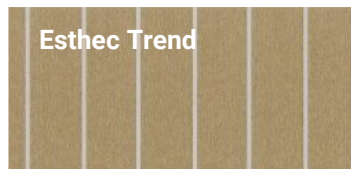

2 Deck Flooring

Bathing platform

Cockpit floor

Side deck

NON- SLIP
GELOCOAT WHITE

NON- SLIP
GELOCOAT WHITE

Notes on our Teak Decking:

- Bavaria Yachts started to convert all teak decks with wood from Myanmar to plantation teak in July 2021.
- Since September 2021, all teak decks at Bavaria Yachts have been made exclusively from FSC®-certified plantation teak.
- The plantation teak used does not come from Myanmar or Asia.
- The origin is Central America. Only wood from legal sources can receive/have an FSC® certificate.
- The plantation teak supplied is selected and is comparable in quality to Myanmar teak.