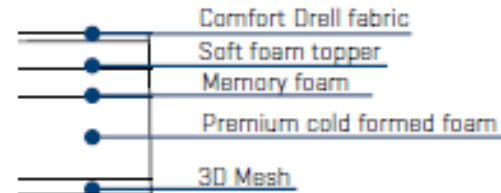

LUXURY COLD FOAM MATTRESS