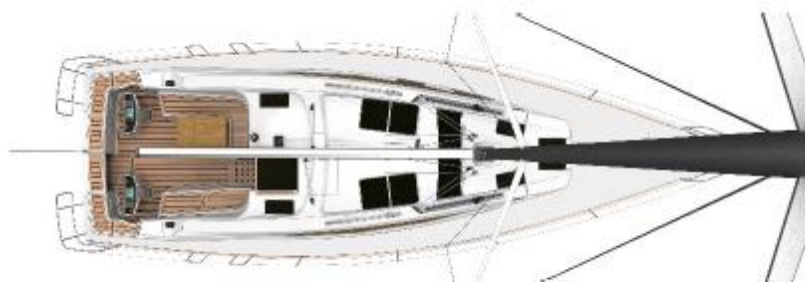

Optional Cockpit Flooring