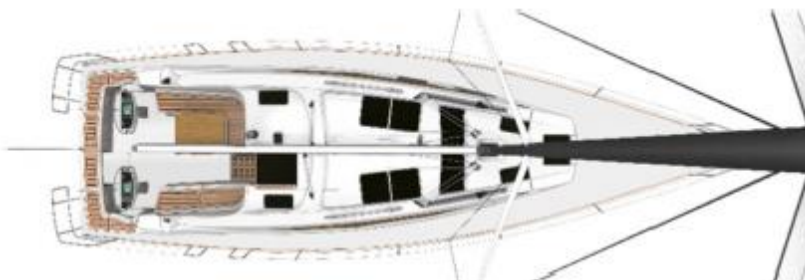

Teak Decking

Standard Deck Flooring