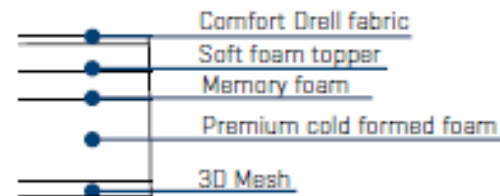

LUXURY COLD FOAM MATTRESS