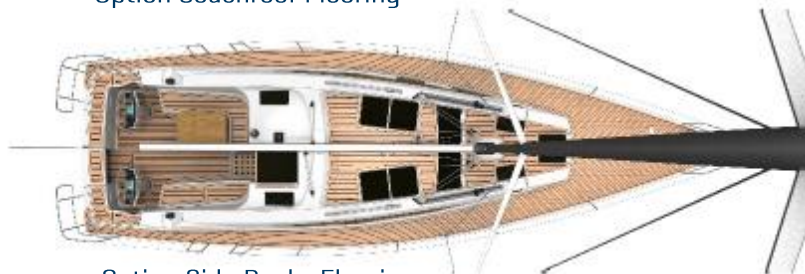

Option Side Decks Flooring