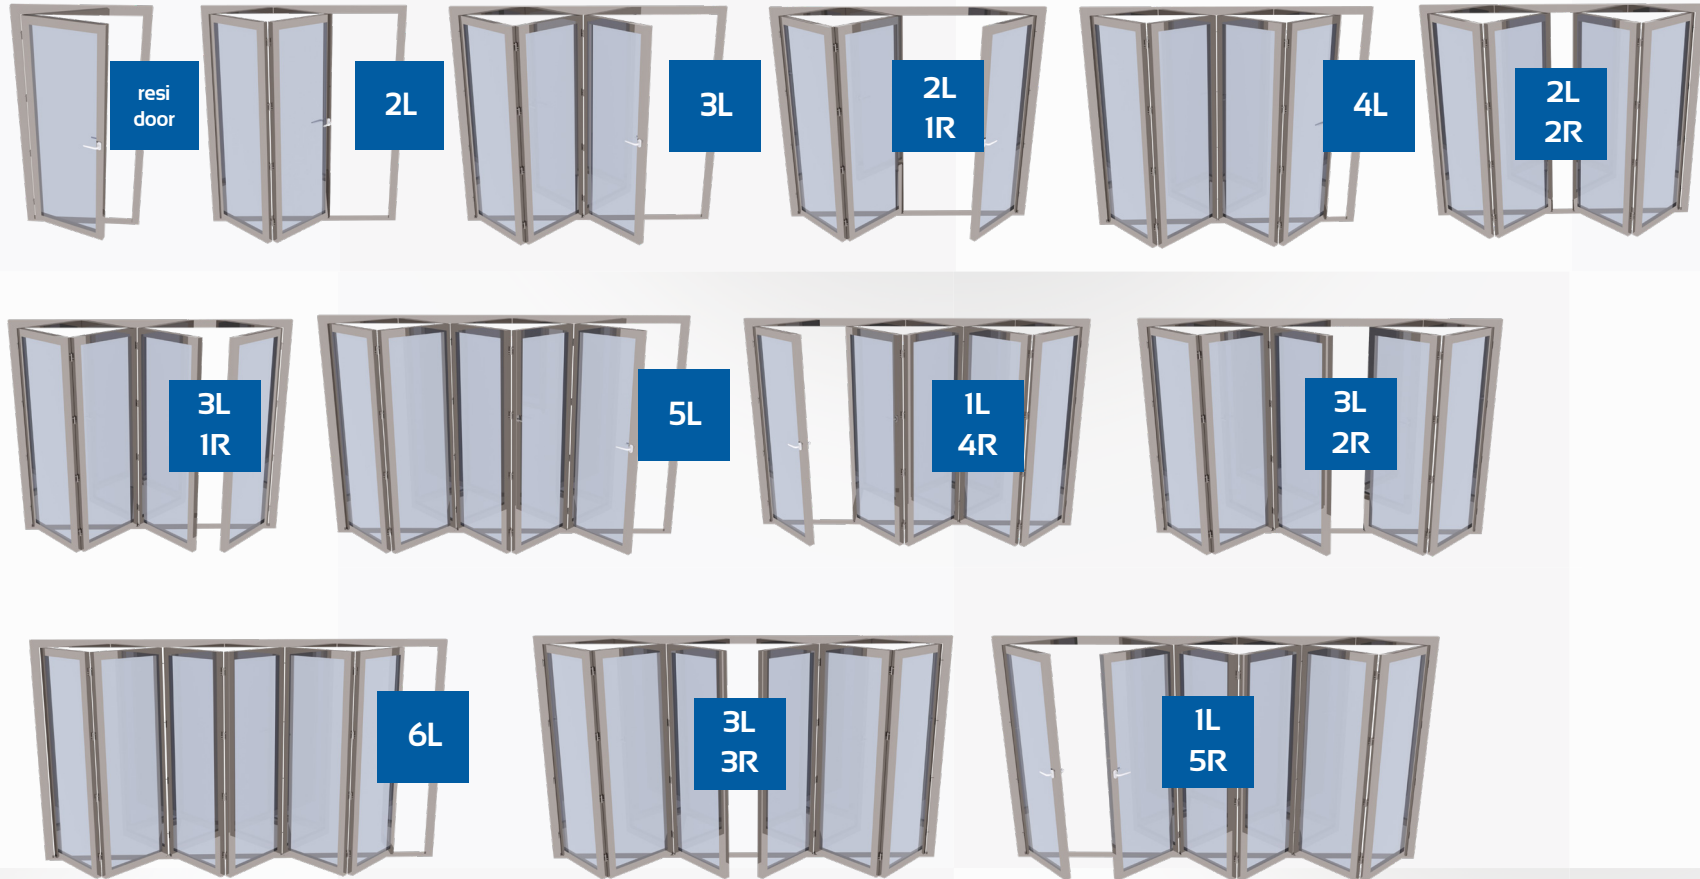

Actual product colours may vary from colours shown on your monitor or printed brochure. Colours can be verified by ordering a colour swatch sample from your local installer.

Our bi-fold doors can be manufactured folding to the left, right or to both sides. A pass door can be incorporated in the system, which can be used like a normal external door, leaving the other panels locked in place. For practical reasons most people choose to open the doors to the outside, but they can be manufactured opening to the inside if required.

The illustrations provided are just a sample of possible openings, for more options please speak to your advisor.

maximum width in metres										
	1.2m	2.4m	3.6m	4.8m	6.0m	7.2m	8.4m	9.6m	10.8m	12.0m
1 panel	✓									
2 panel		✓								
3 panel			✓							
4 panel				✓						
5 panel					✓					
6 panel						✓				
7 panel							✓			
8 panel								✓		
9 panel									✓	
10 panel										✓