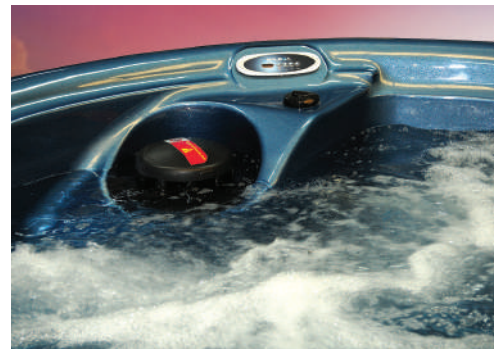

LED Lights: **12x**

Includes hot tub cover

Special Features Include:

- Top Floating Filter
- Drainage System
- Whirlpool Jet
- 2 Level bench seat

Hallboro

ORCA LEISURE

5x Person Hot Tub

Dimensions: 2050 x 2050 x 780mm