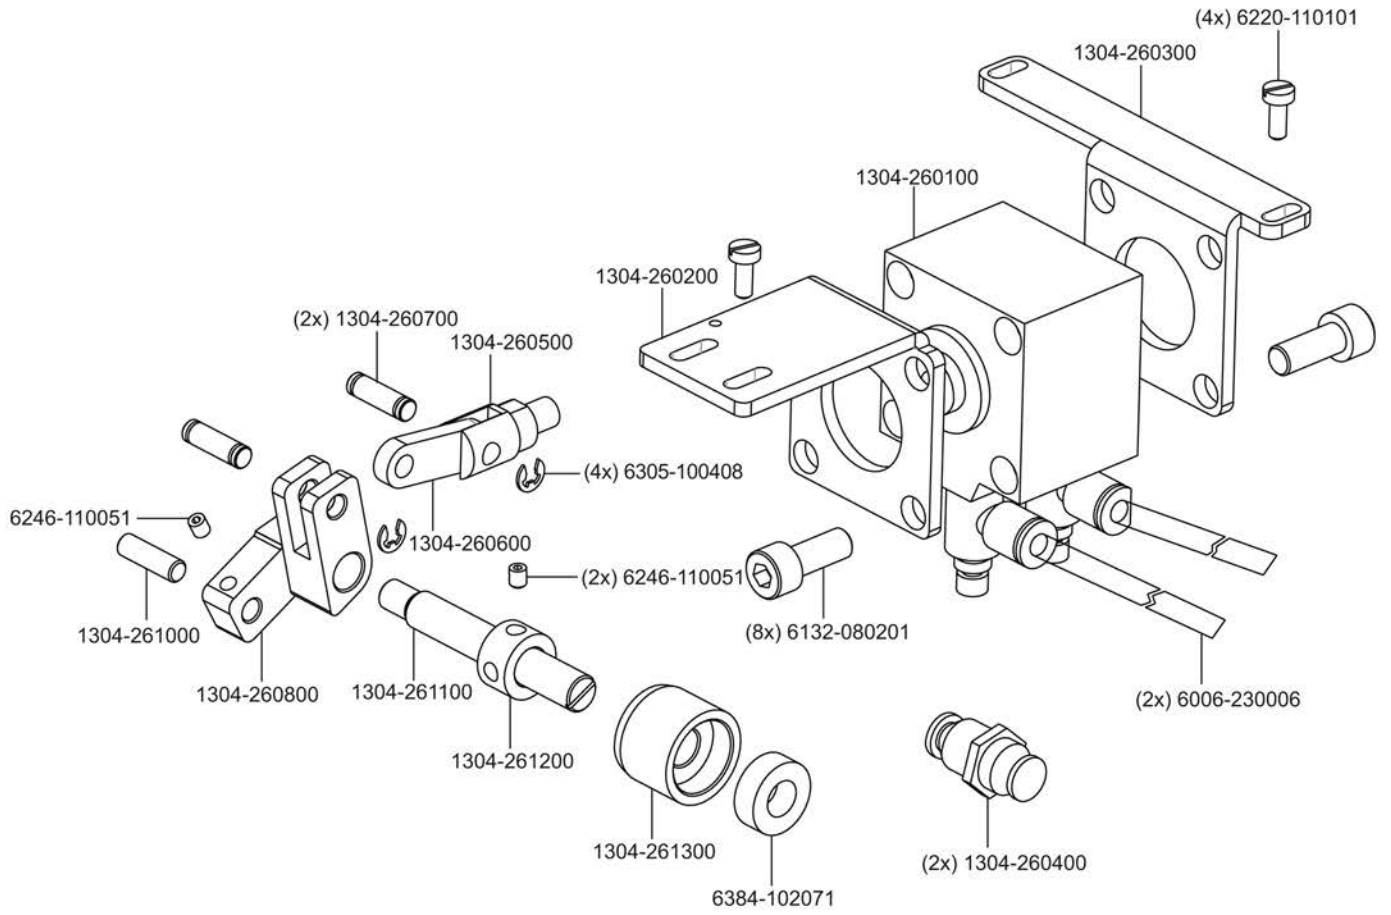

Courtesy of: