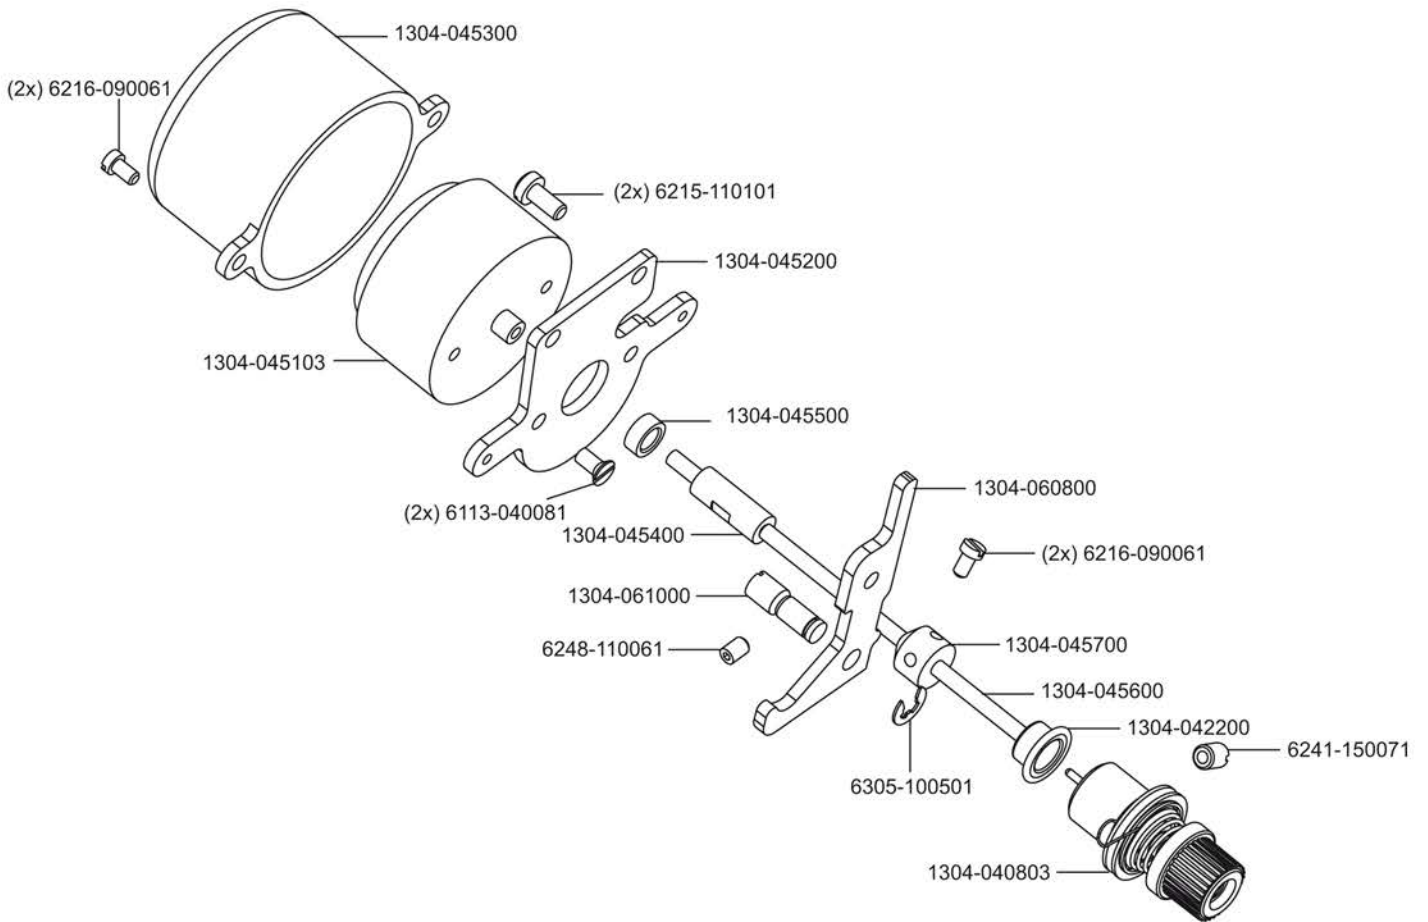

Courtesy of: