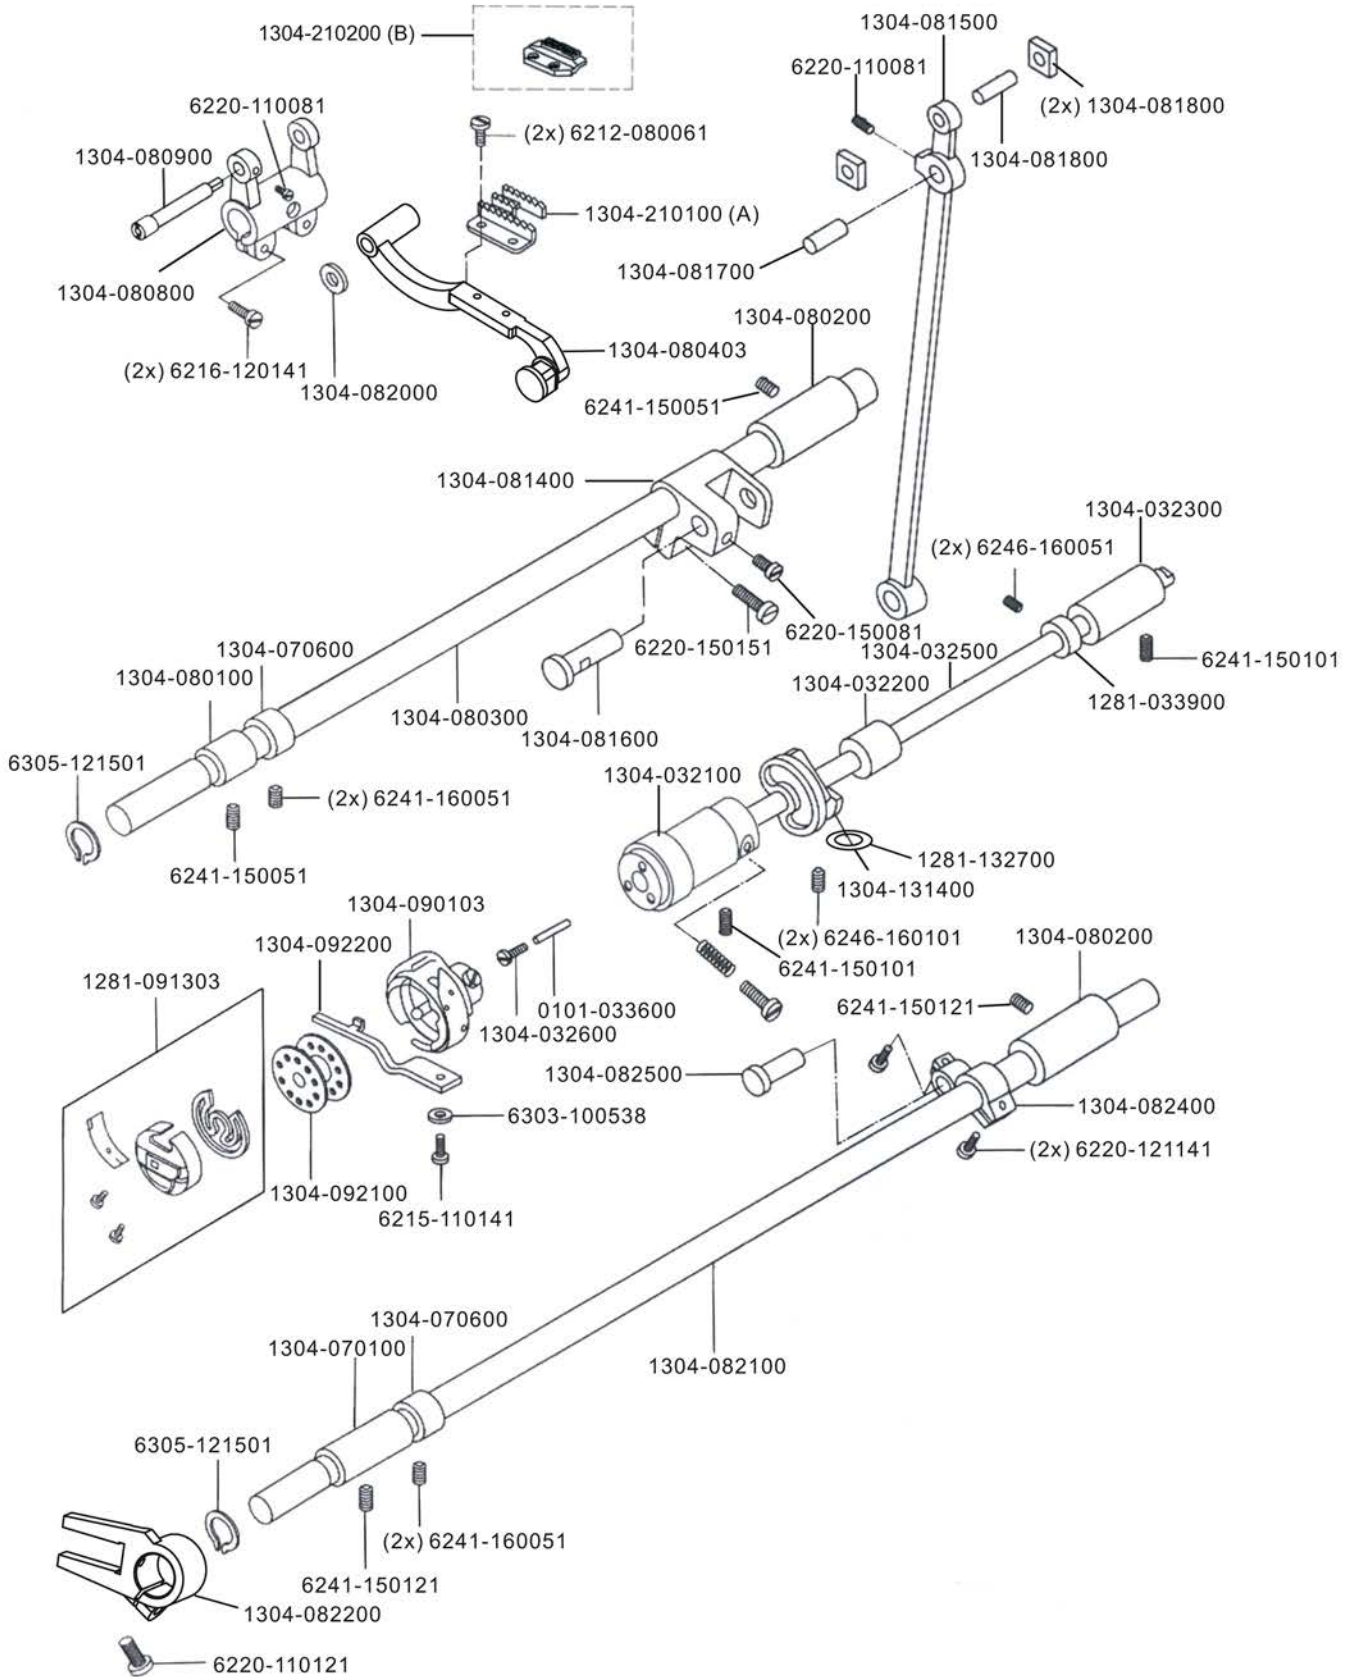

MAUSER
S P E Z I A L

MH-1641
Single Needle
Top And Bottom Feed
Lockstitch Sewing Machine

Parts List

Courtesy of:

A: 双同步
B: 三同步

Courtesy of:

Courtesy of:

Courtesy of: