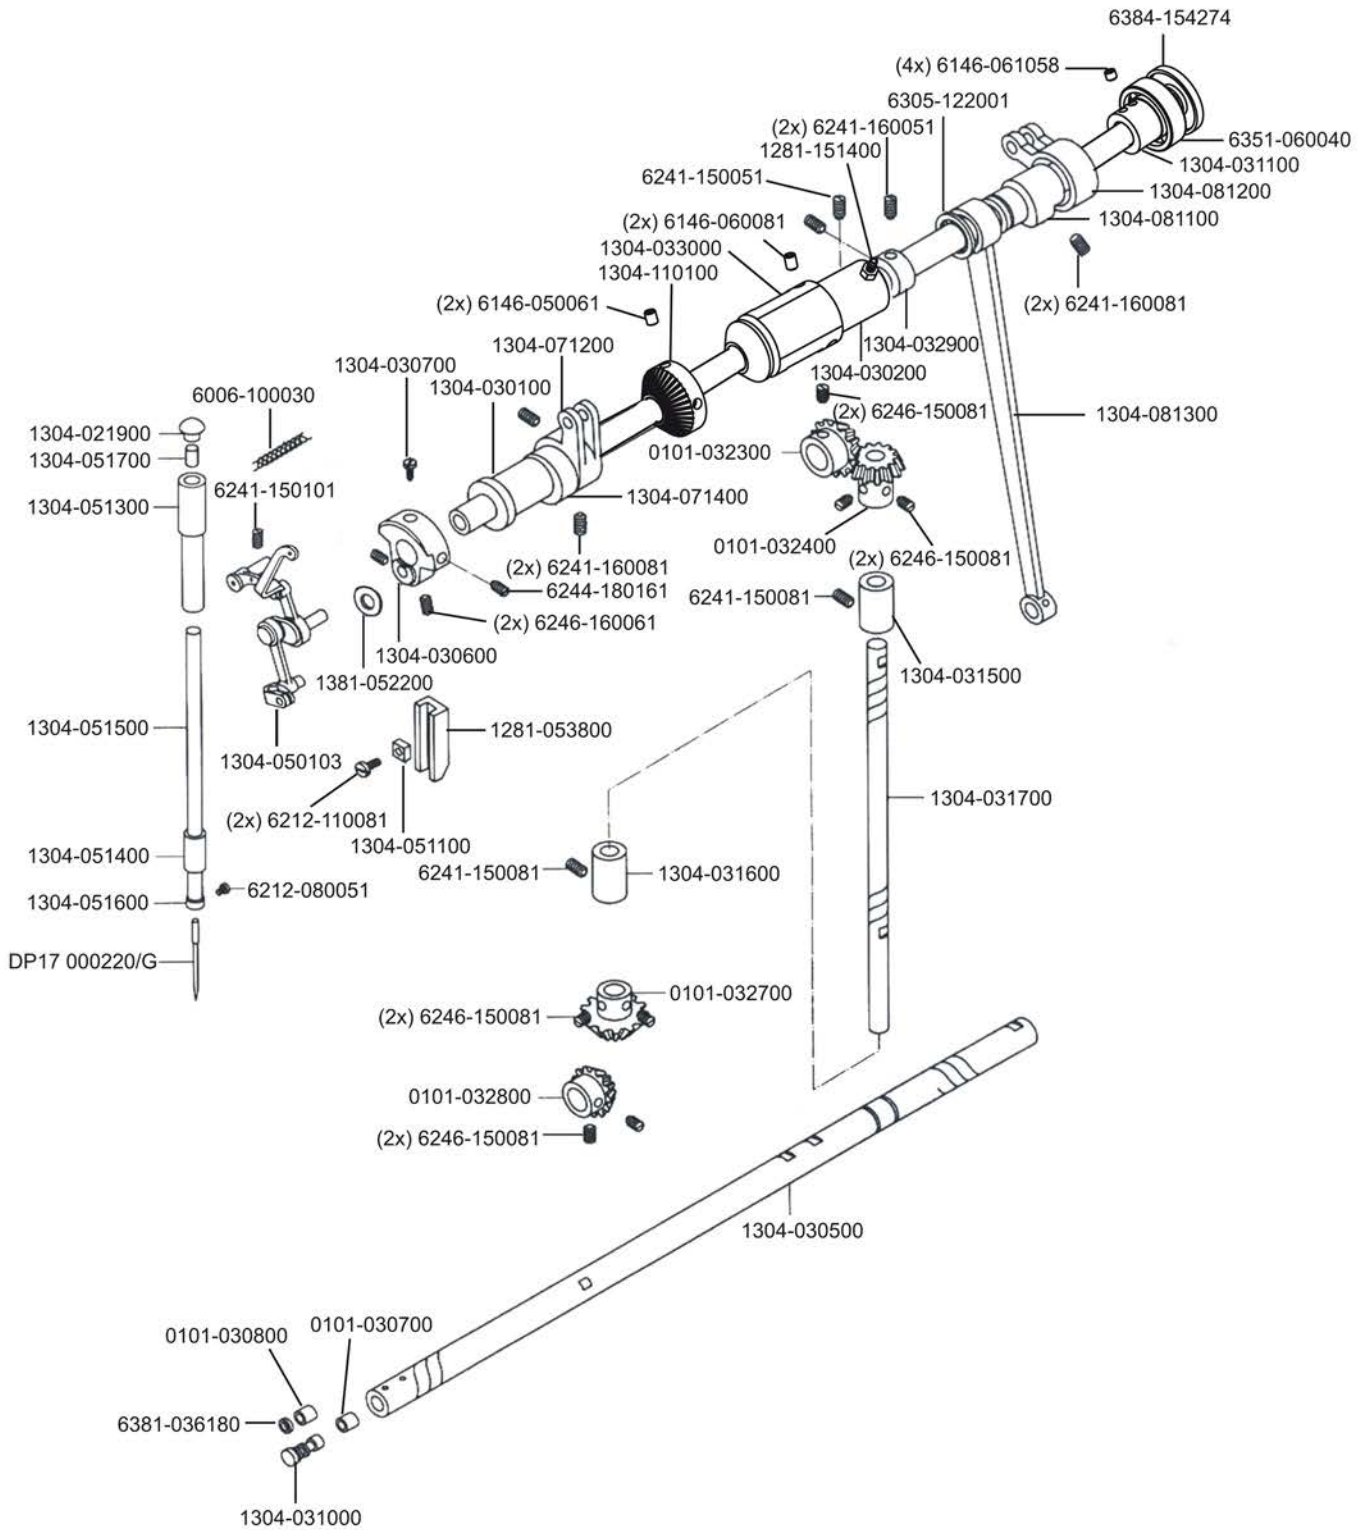

MAUSER
S P E Z I A L

MH-1641
Single Needle
Top And Bottom Feed
Lockstitch Sewing Machine

Parts List

Courtesy of:

A: 双同步
B: 三同步

Courtesy of:

Courtesy of:

Courtesy of: