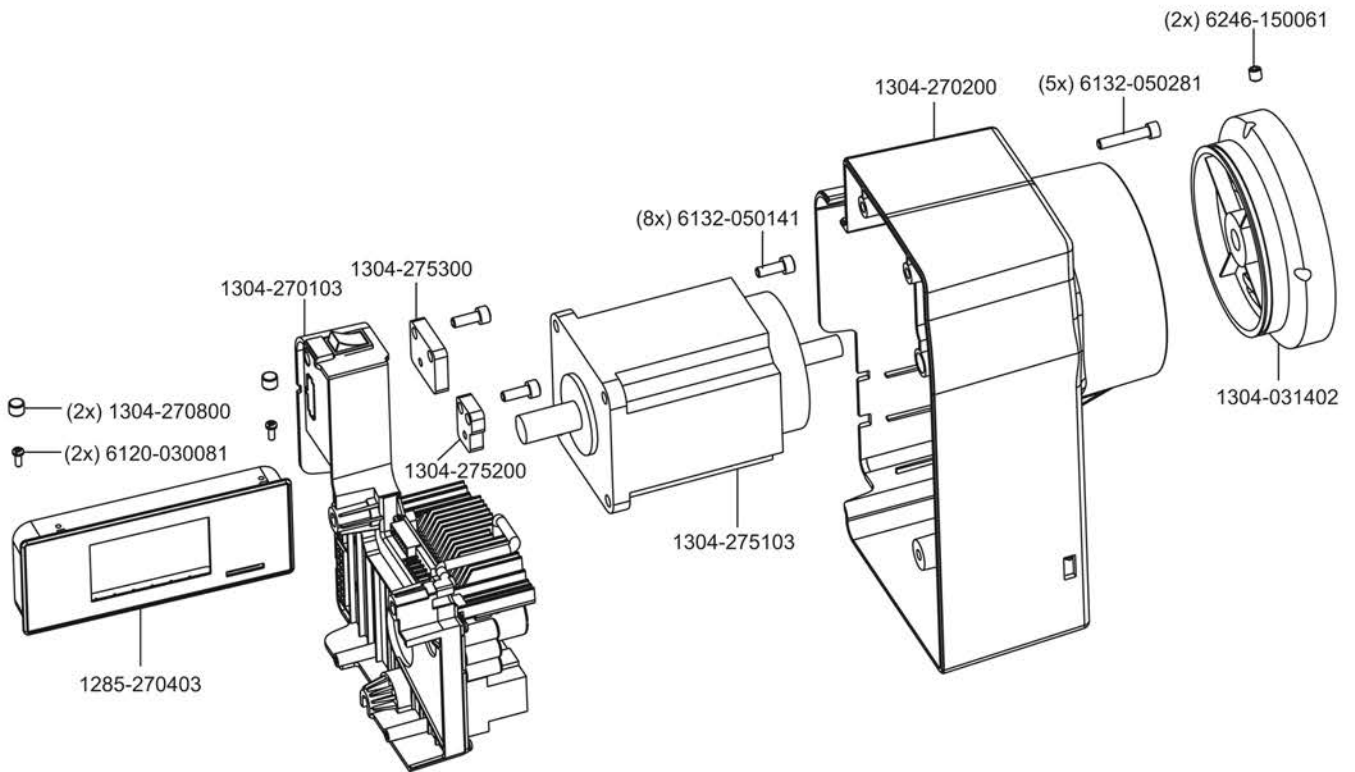

Courtesy of: