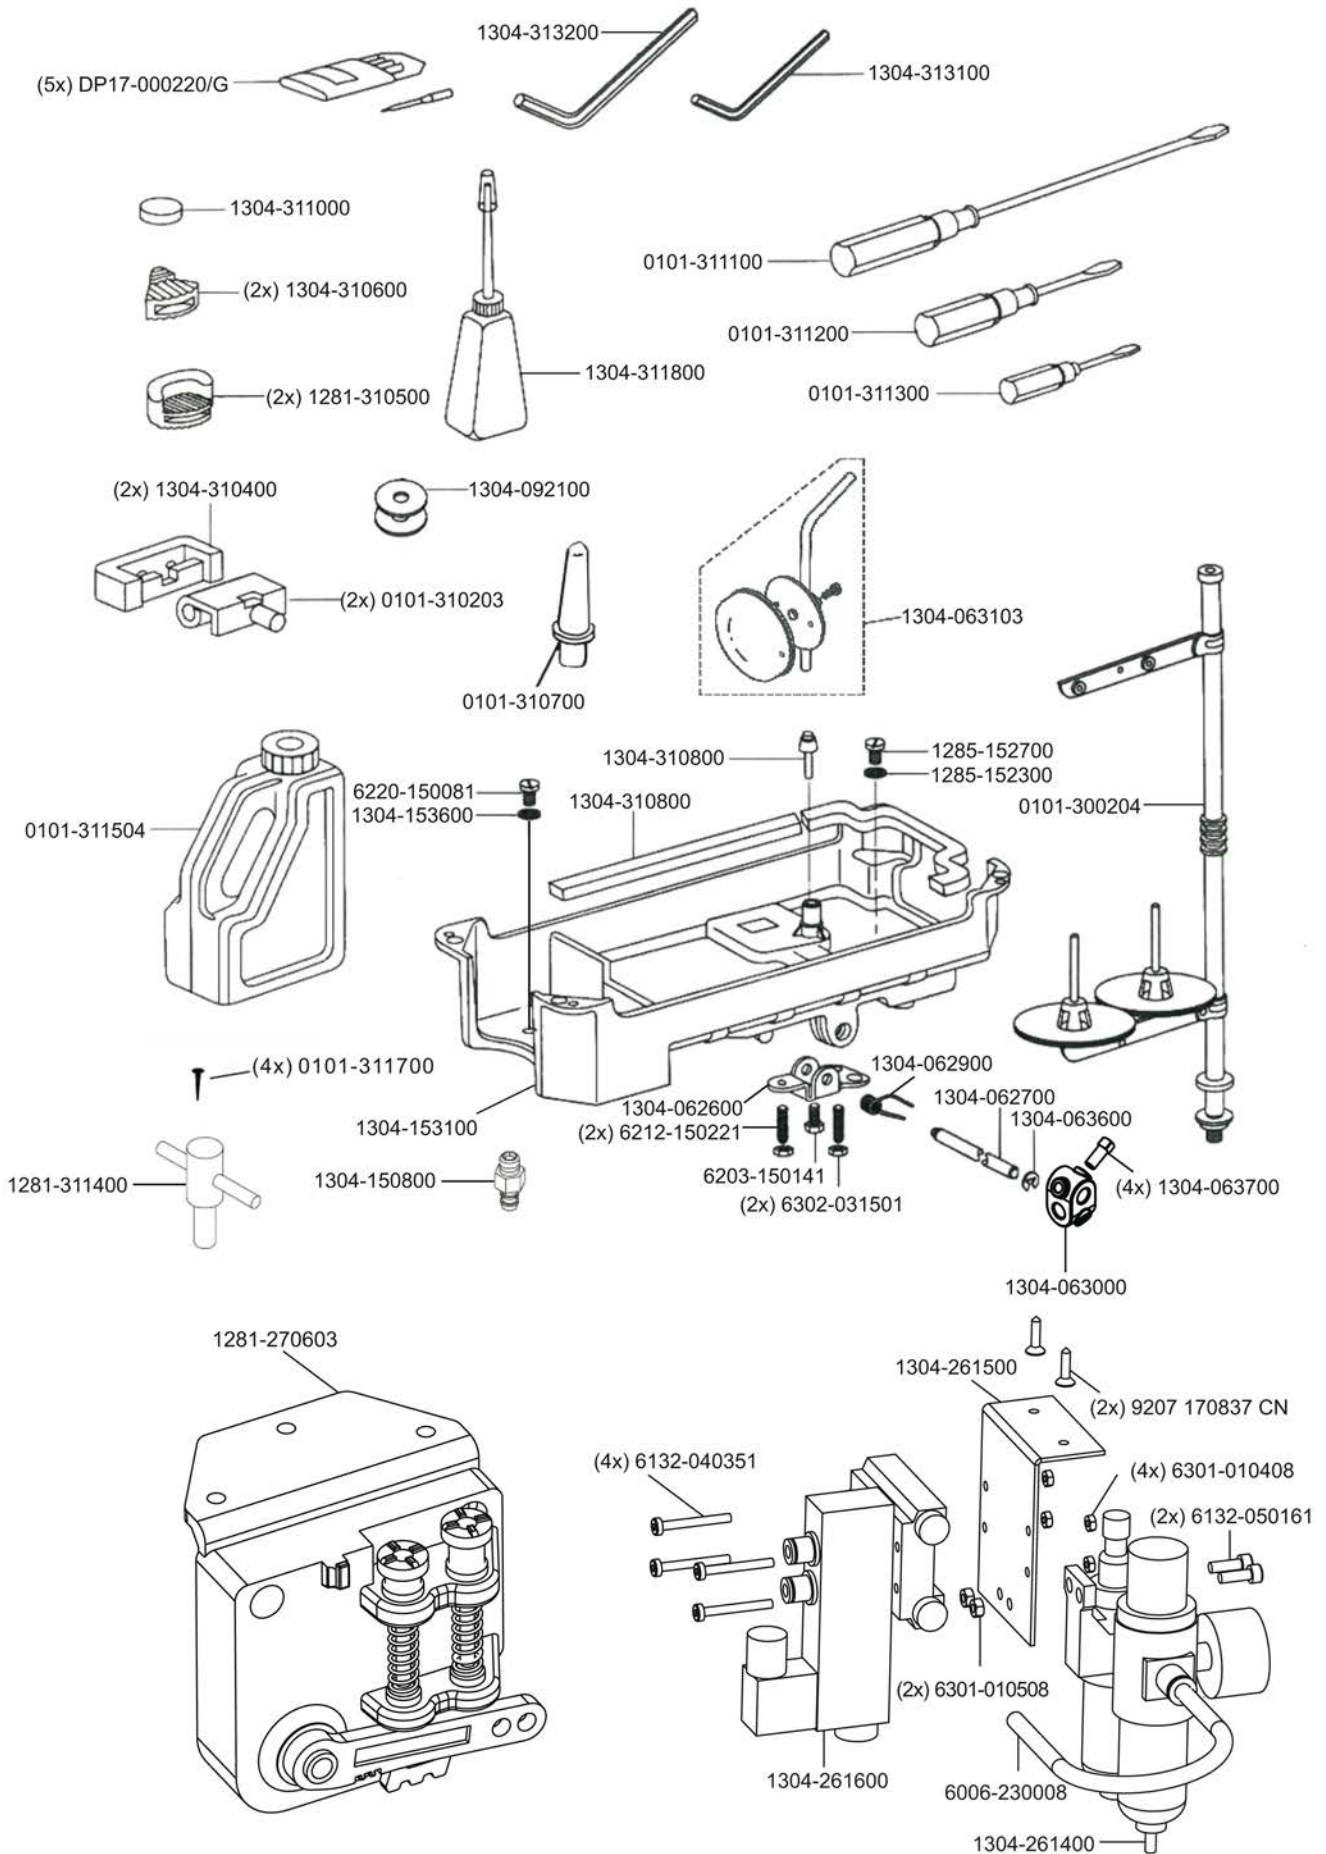

Courtesy of: