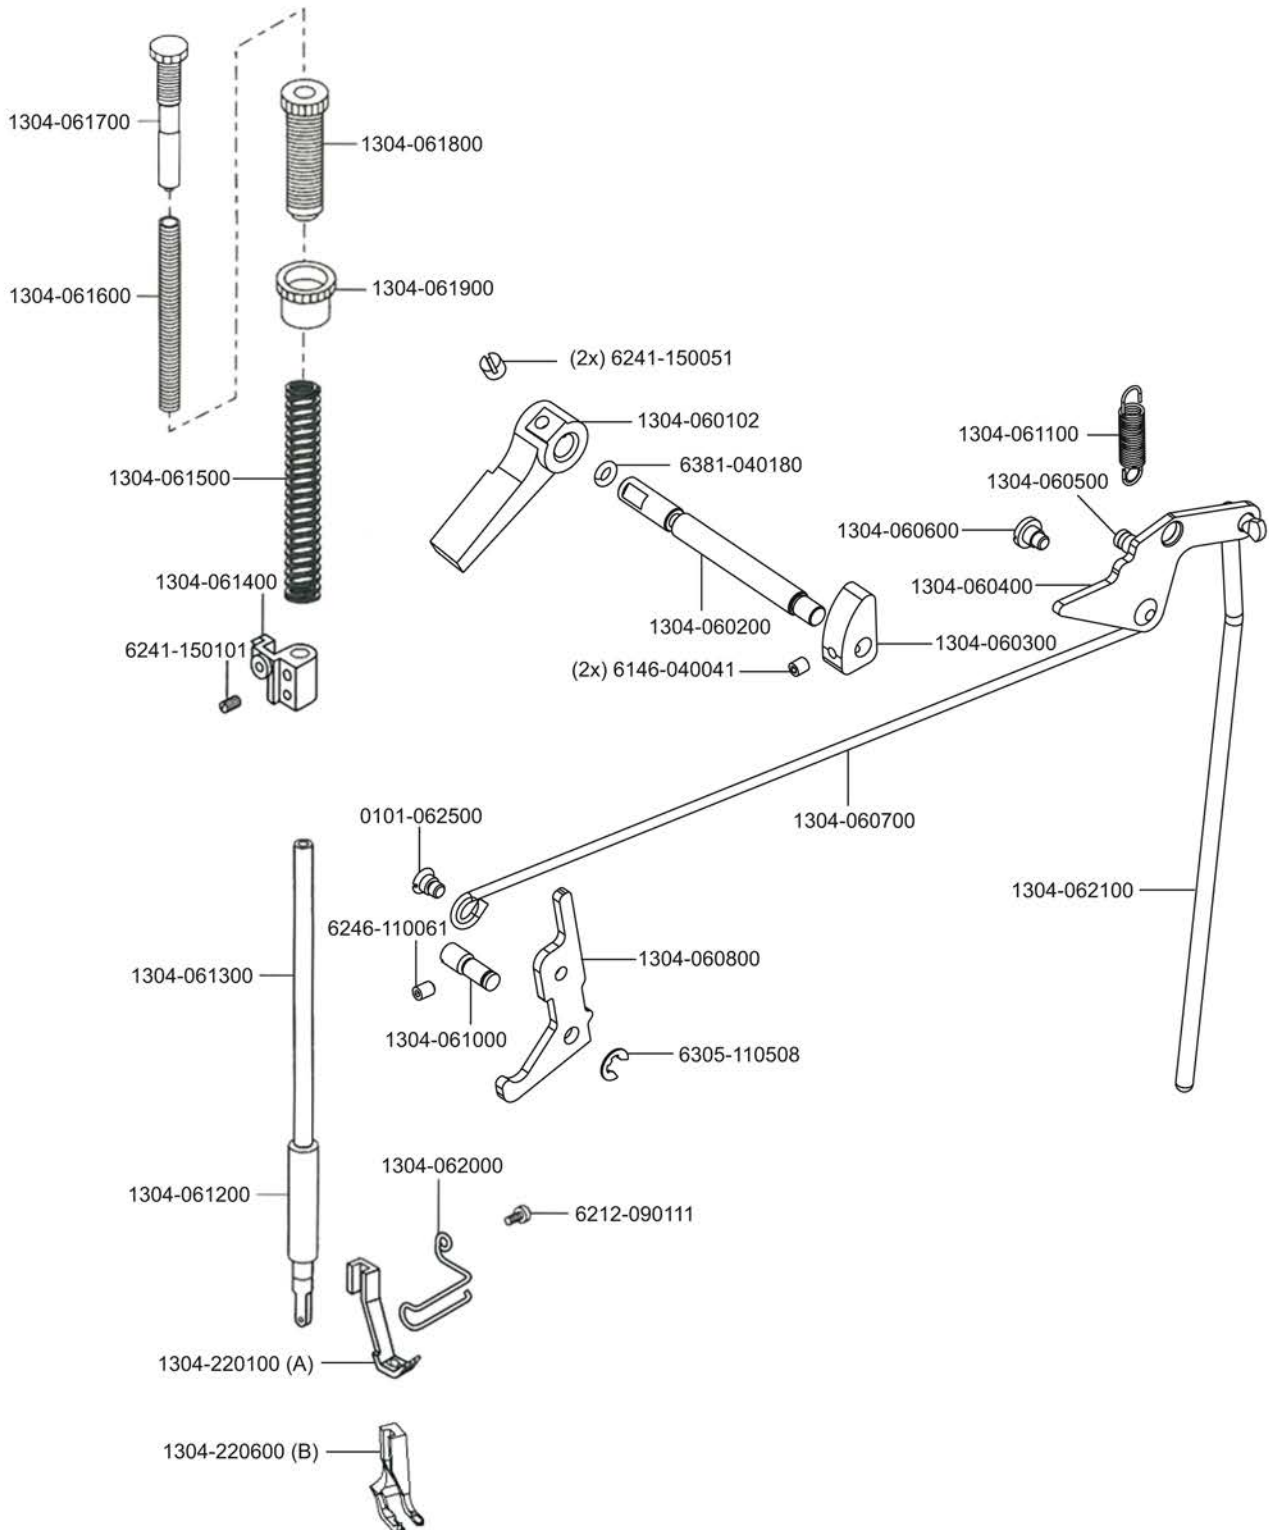

Courtesy of: