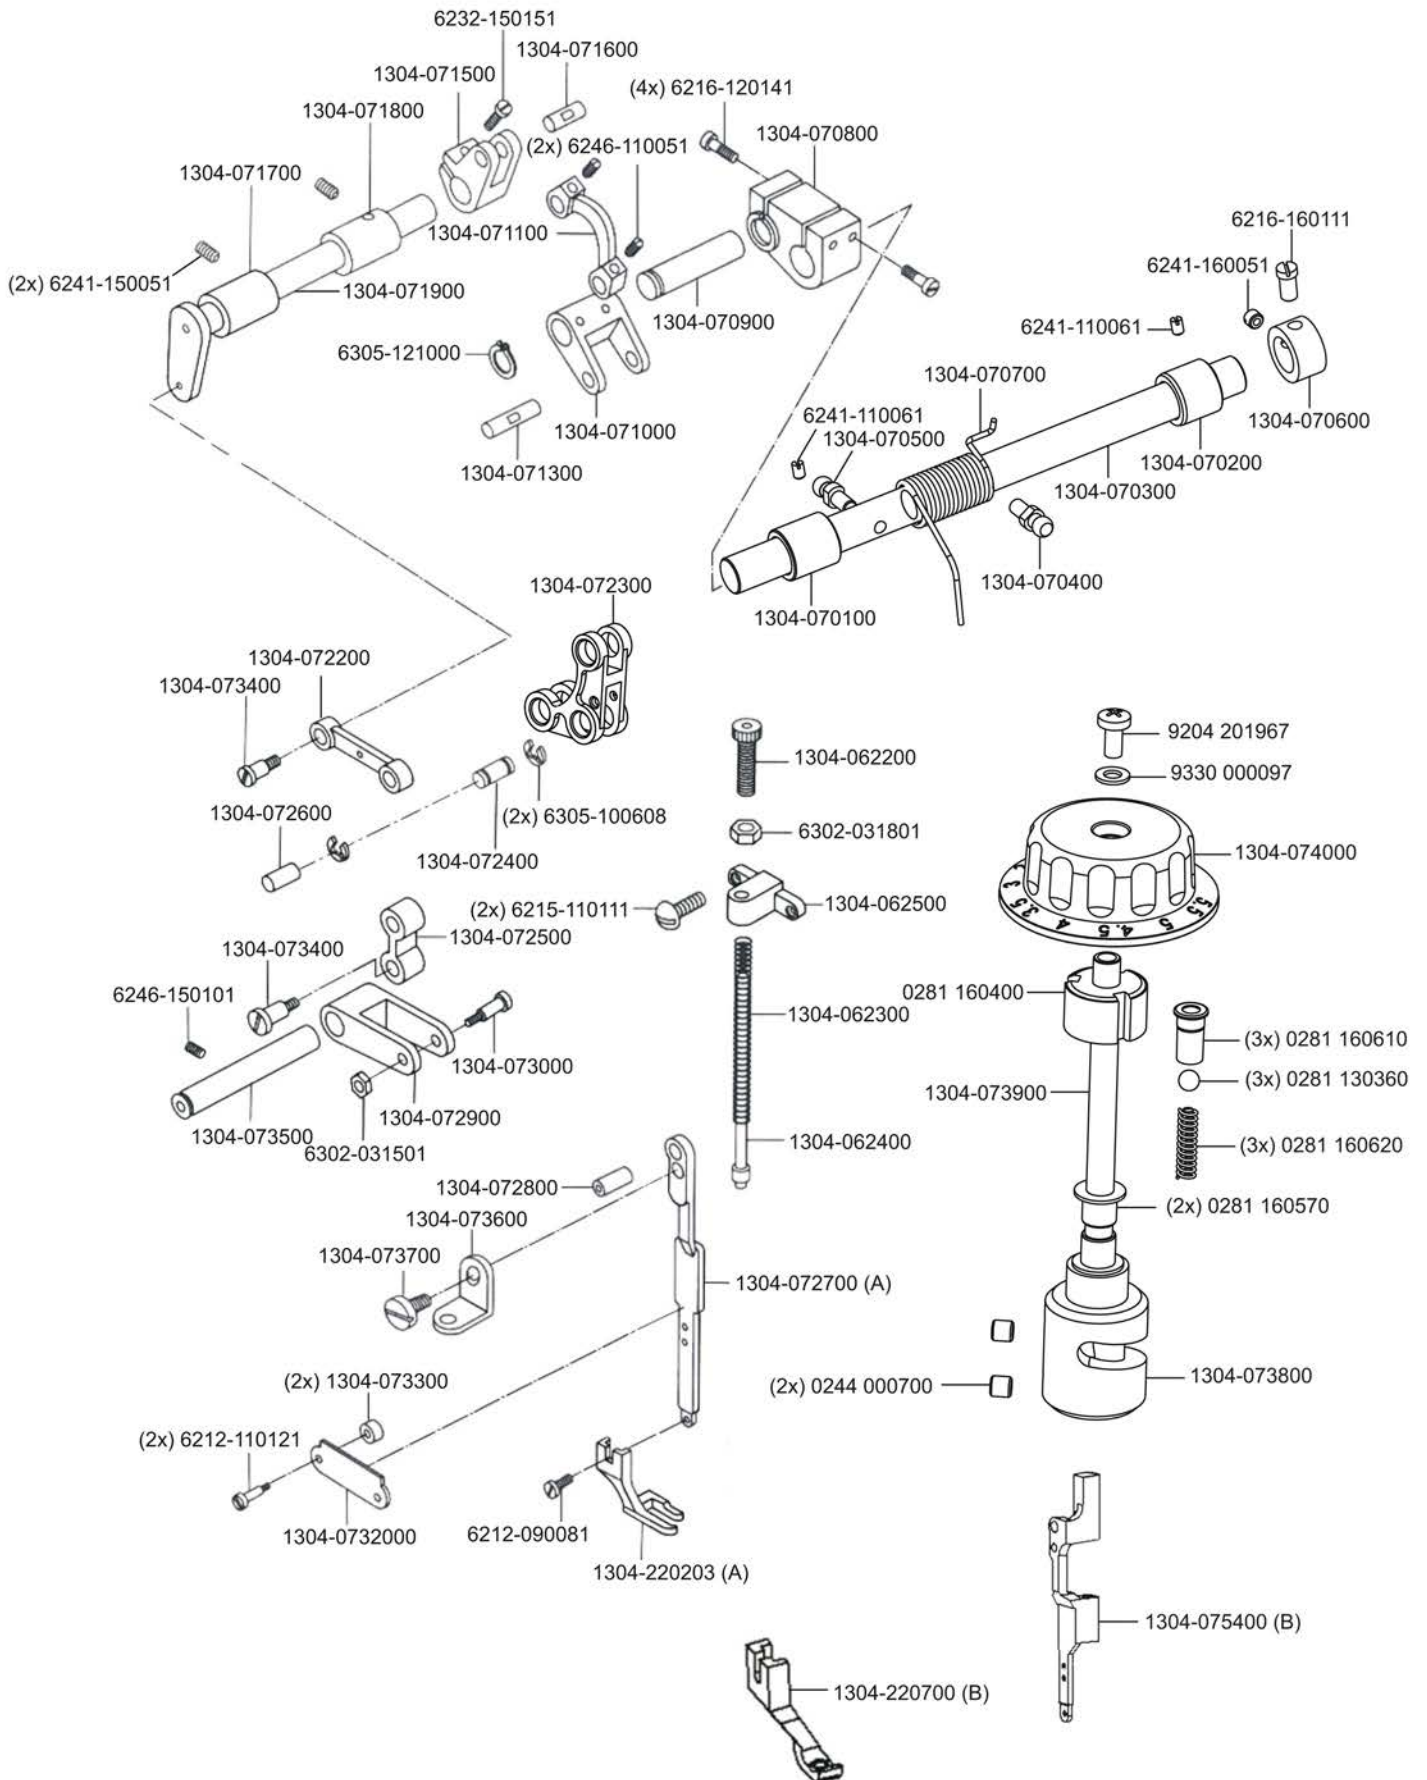

Courtesy of: