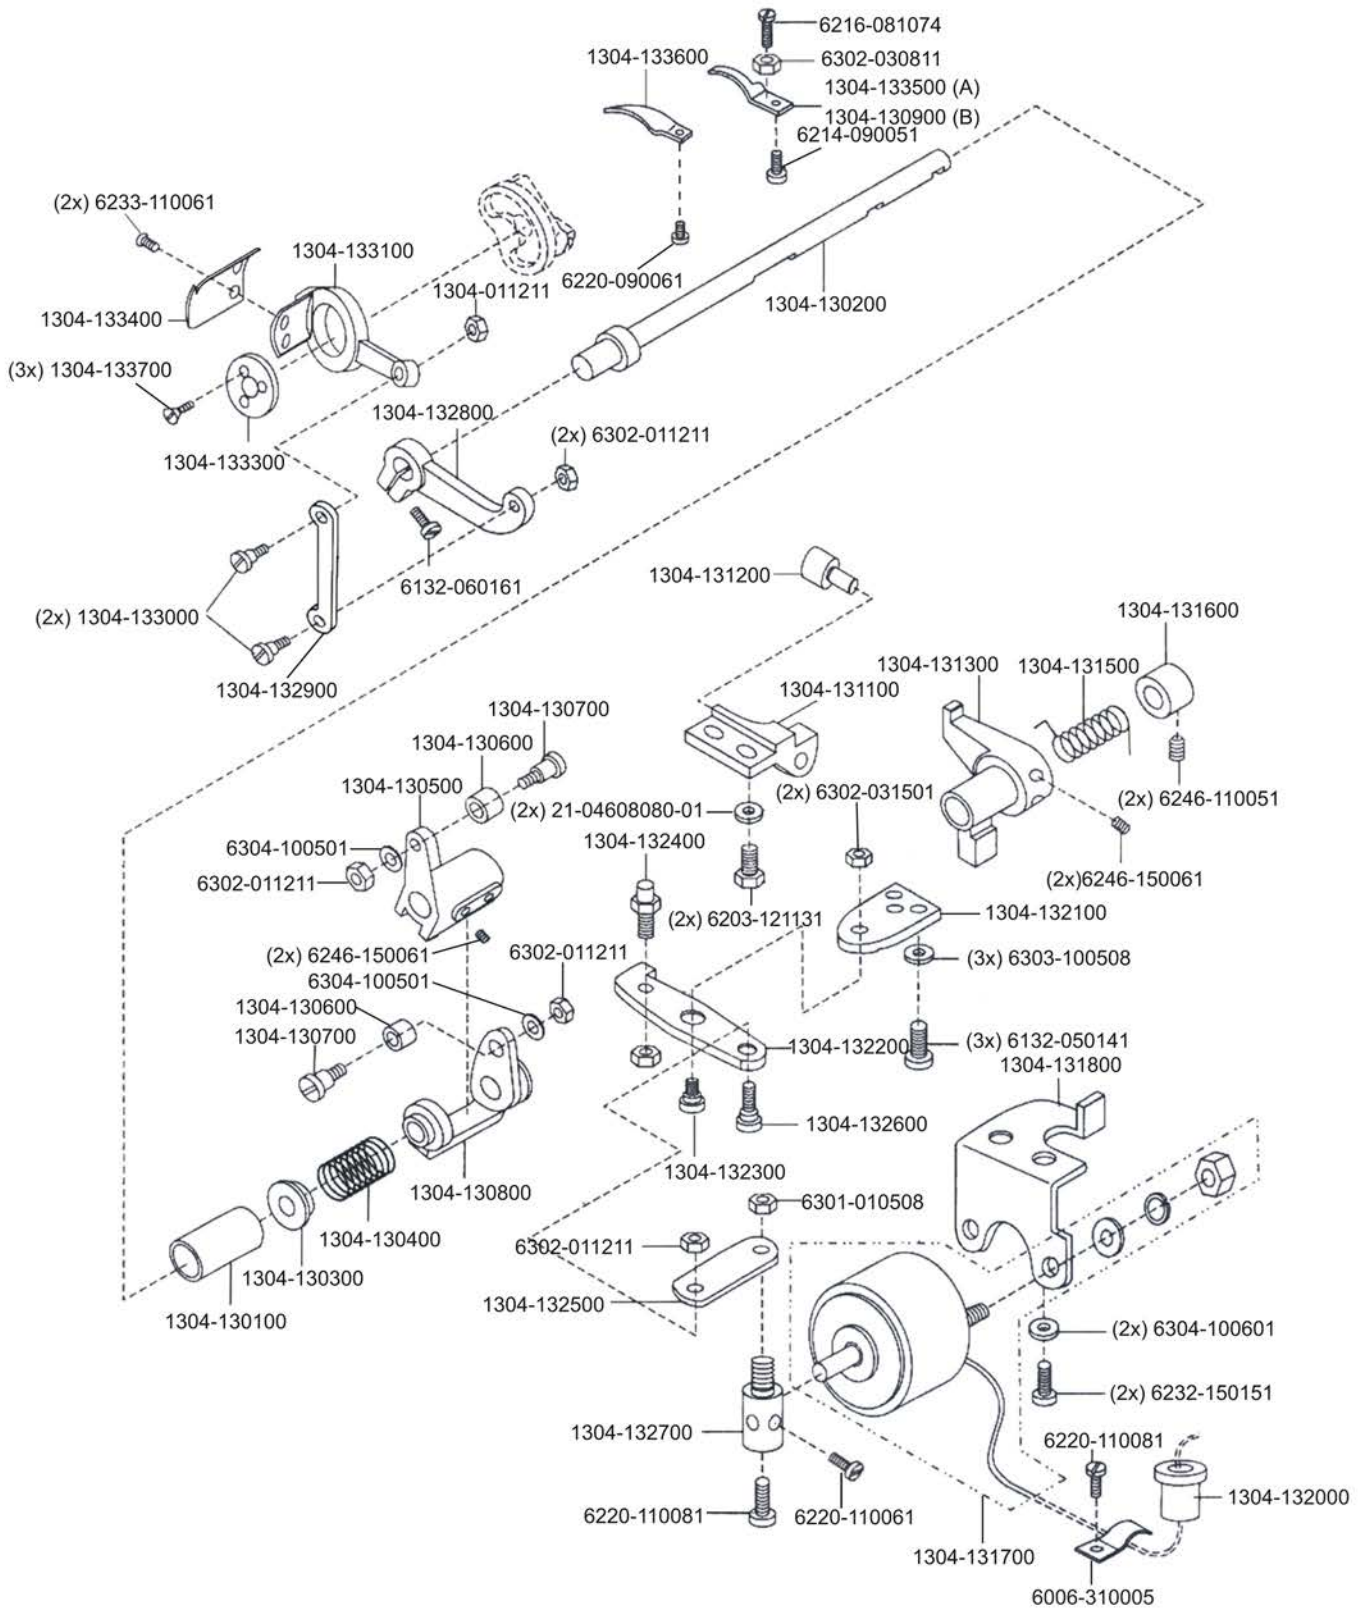

Courtesy of: