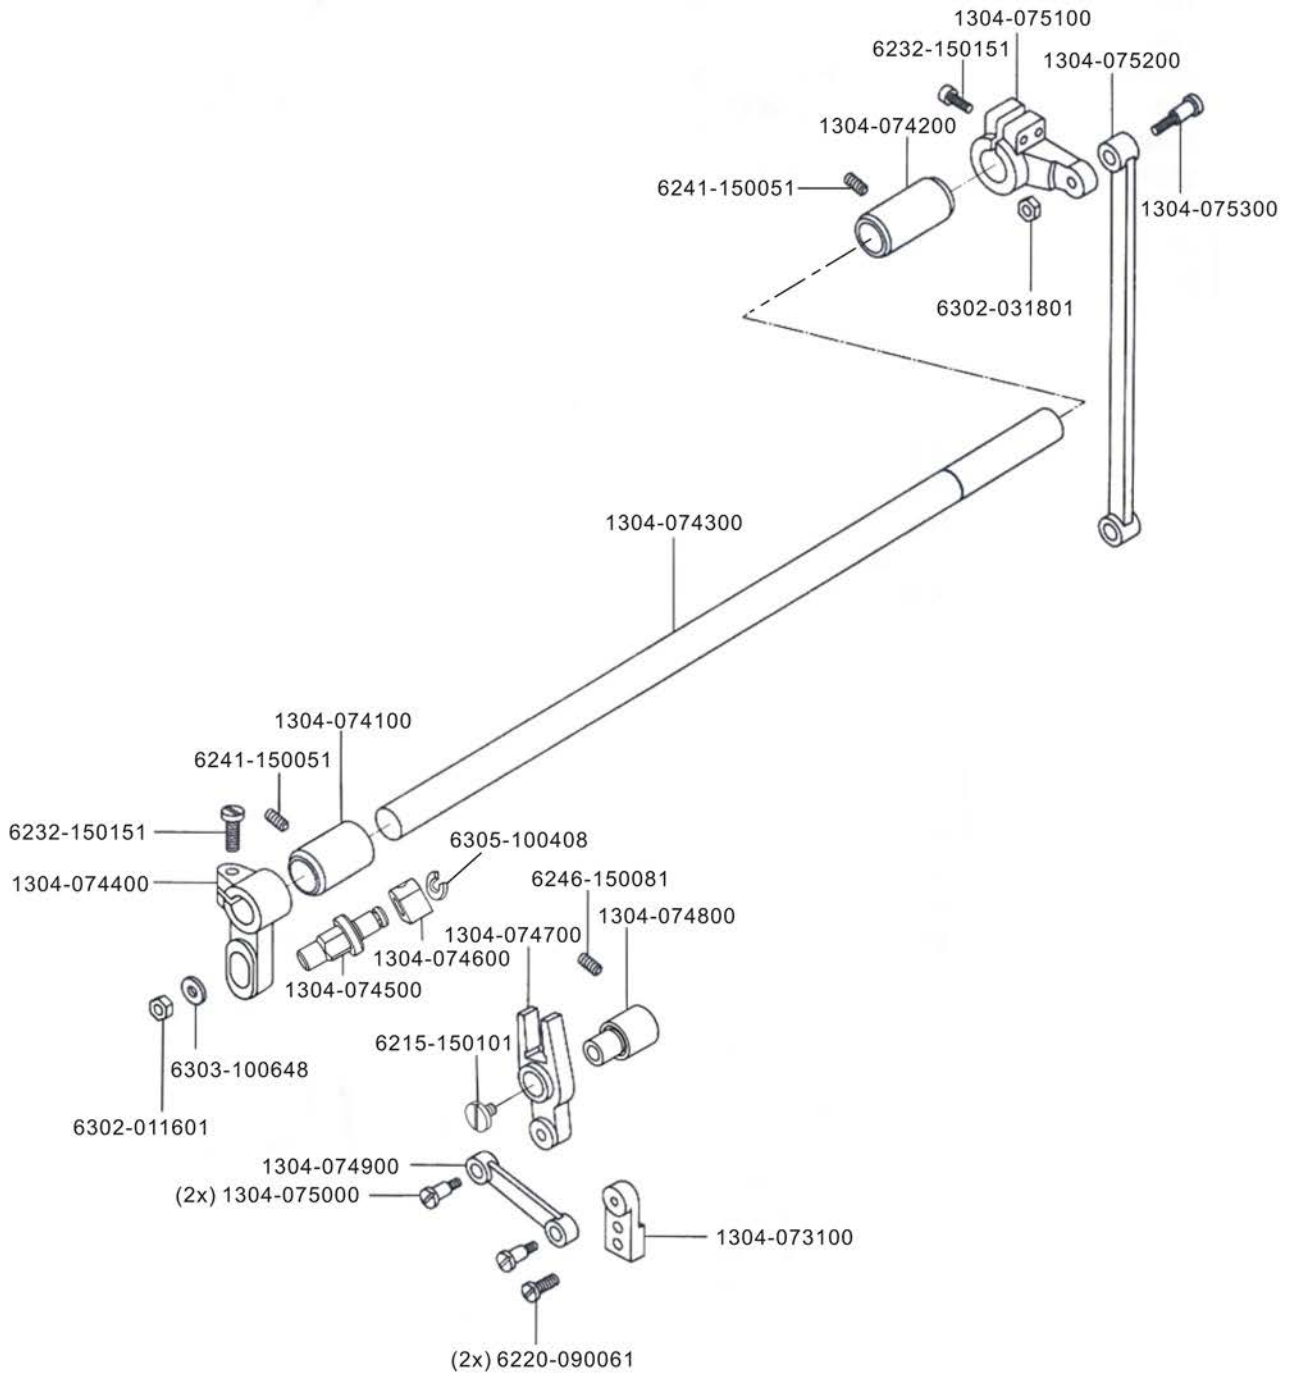

Courtesy of: