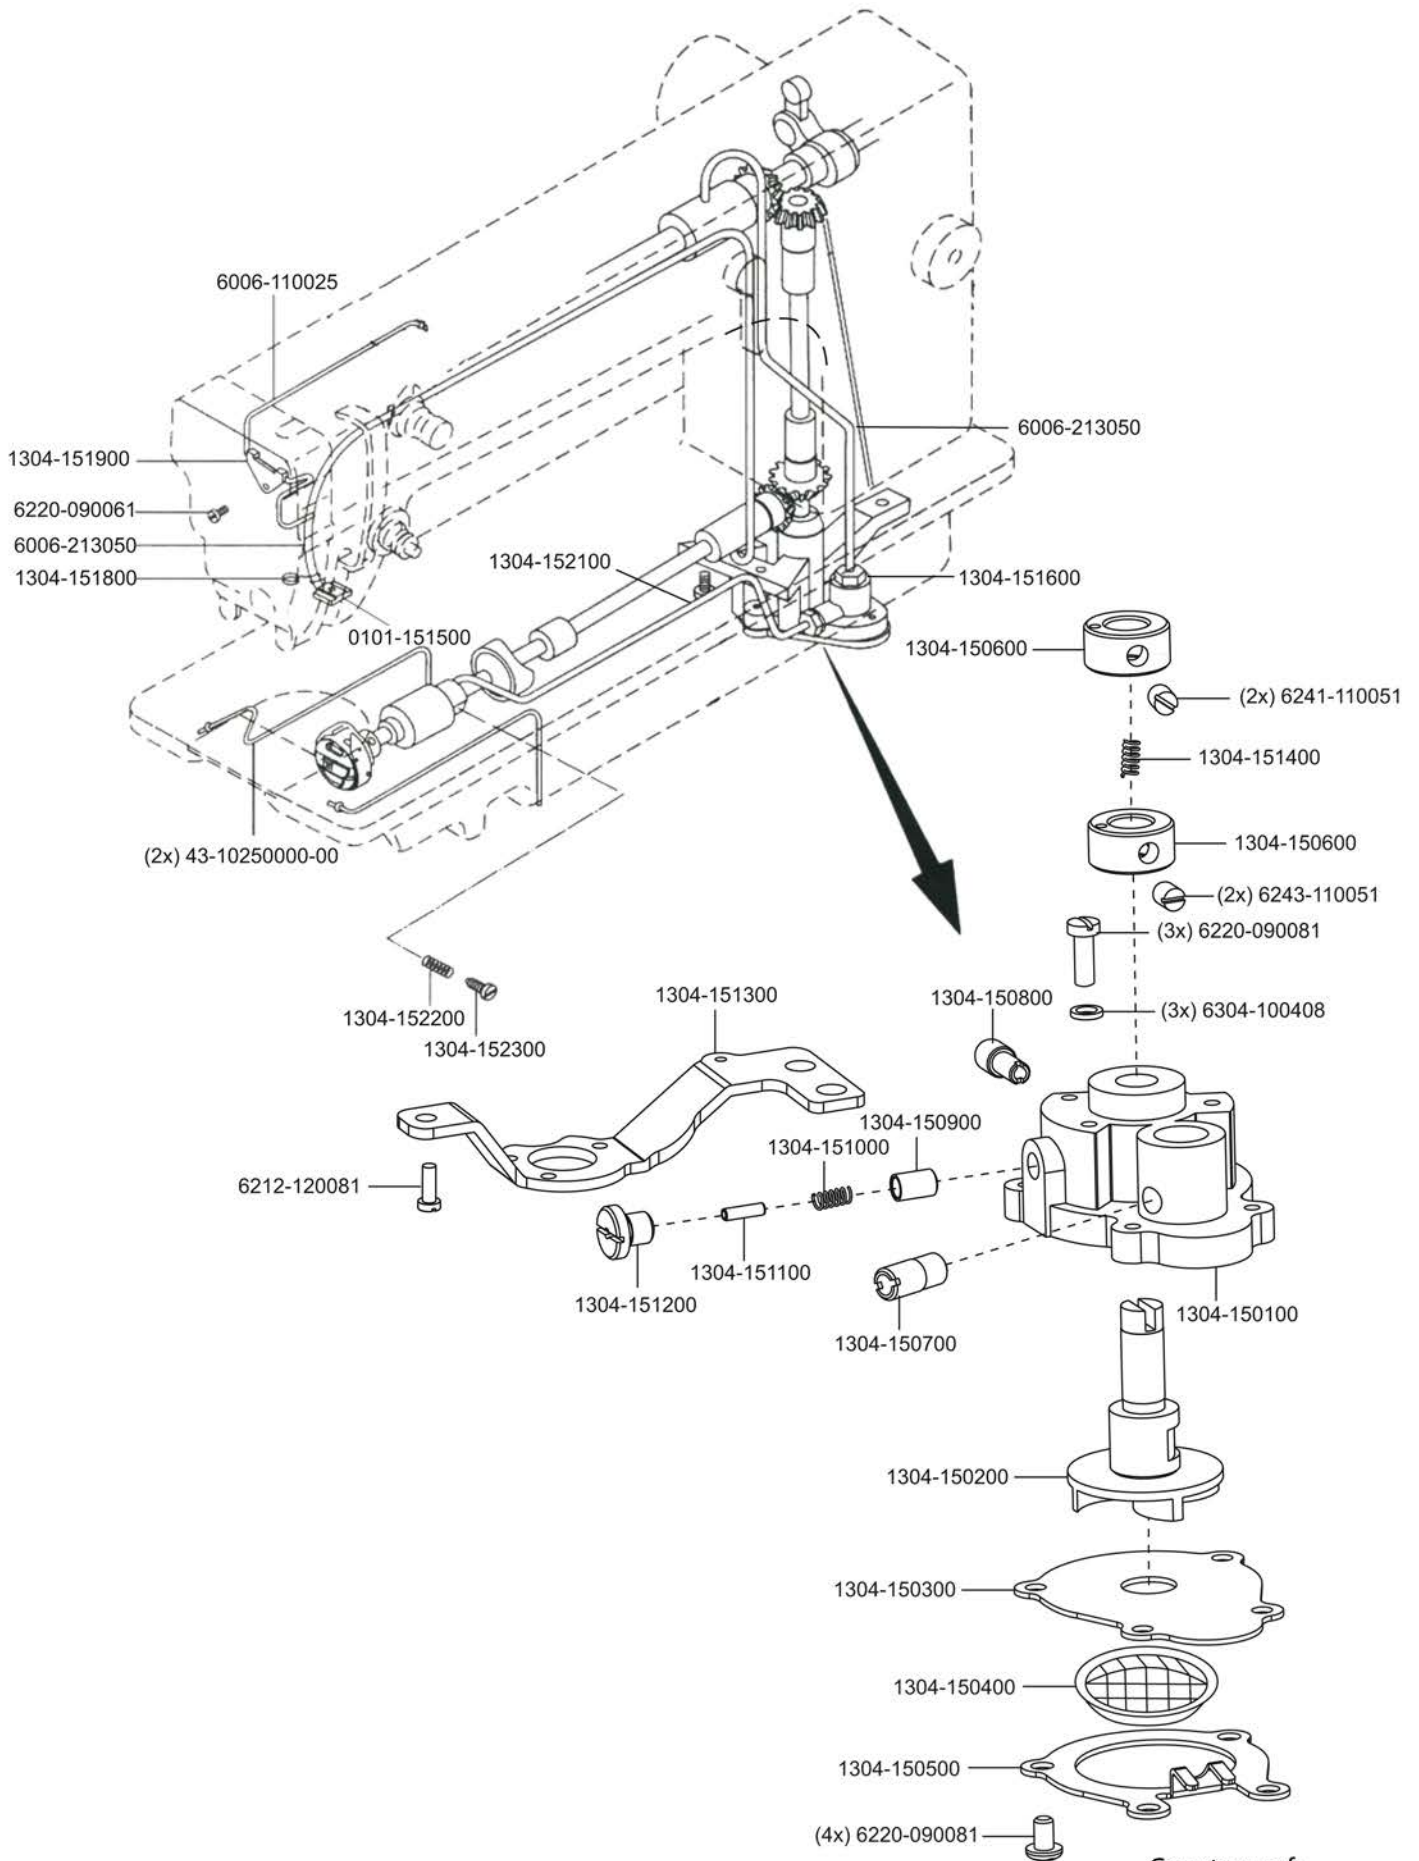

Courtesy of: