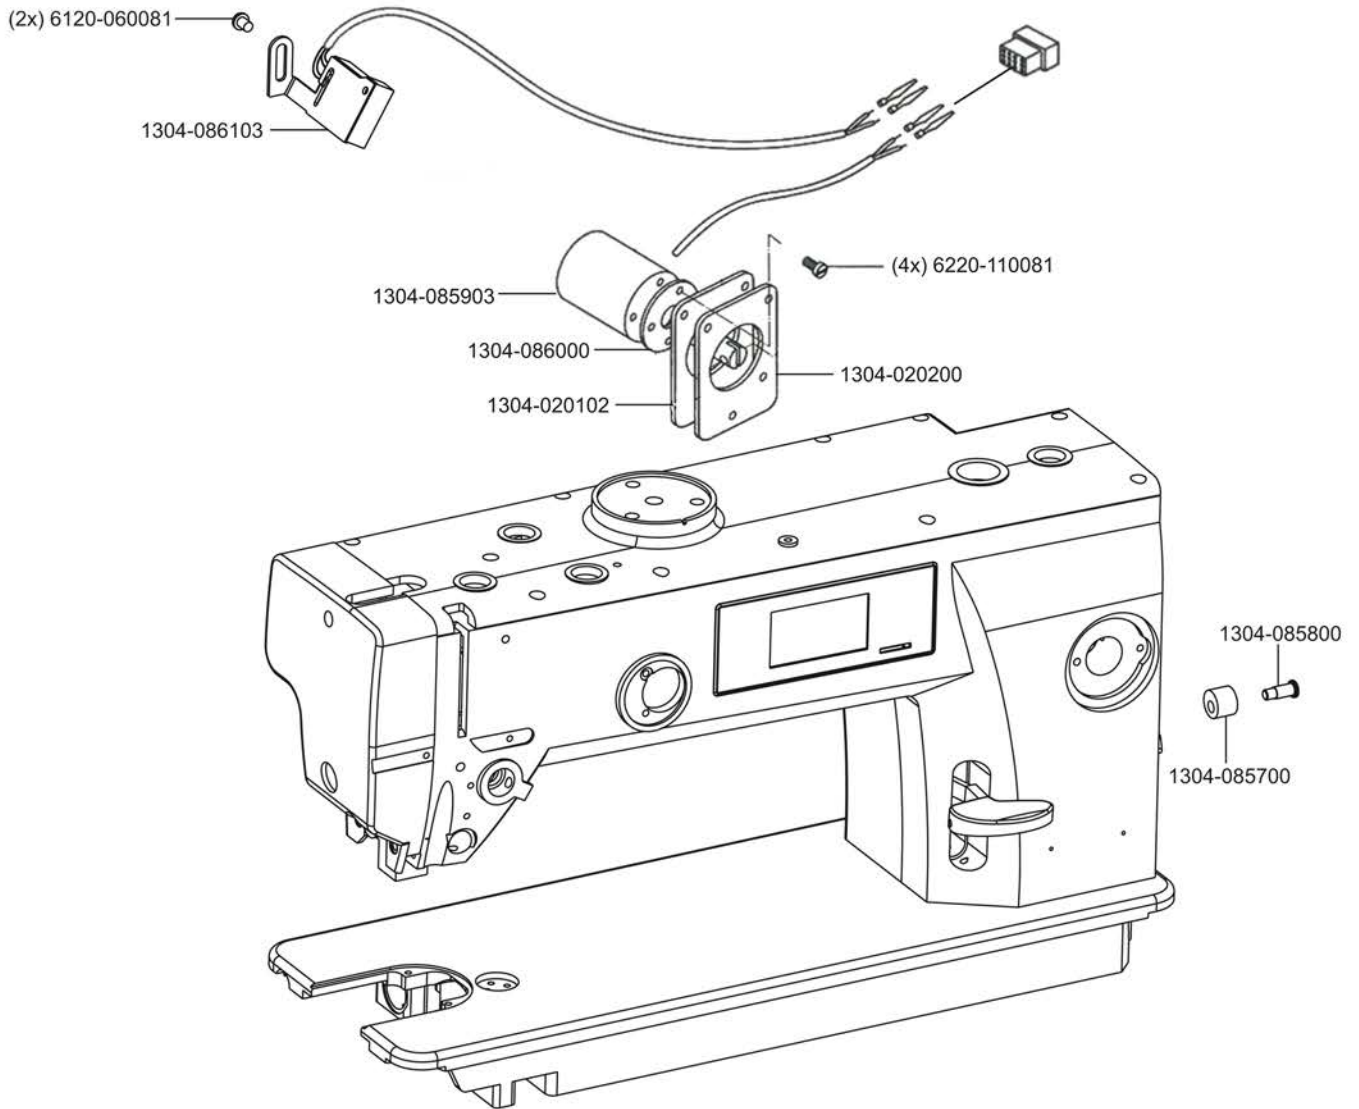

Courtesy of: