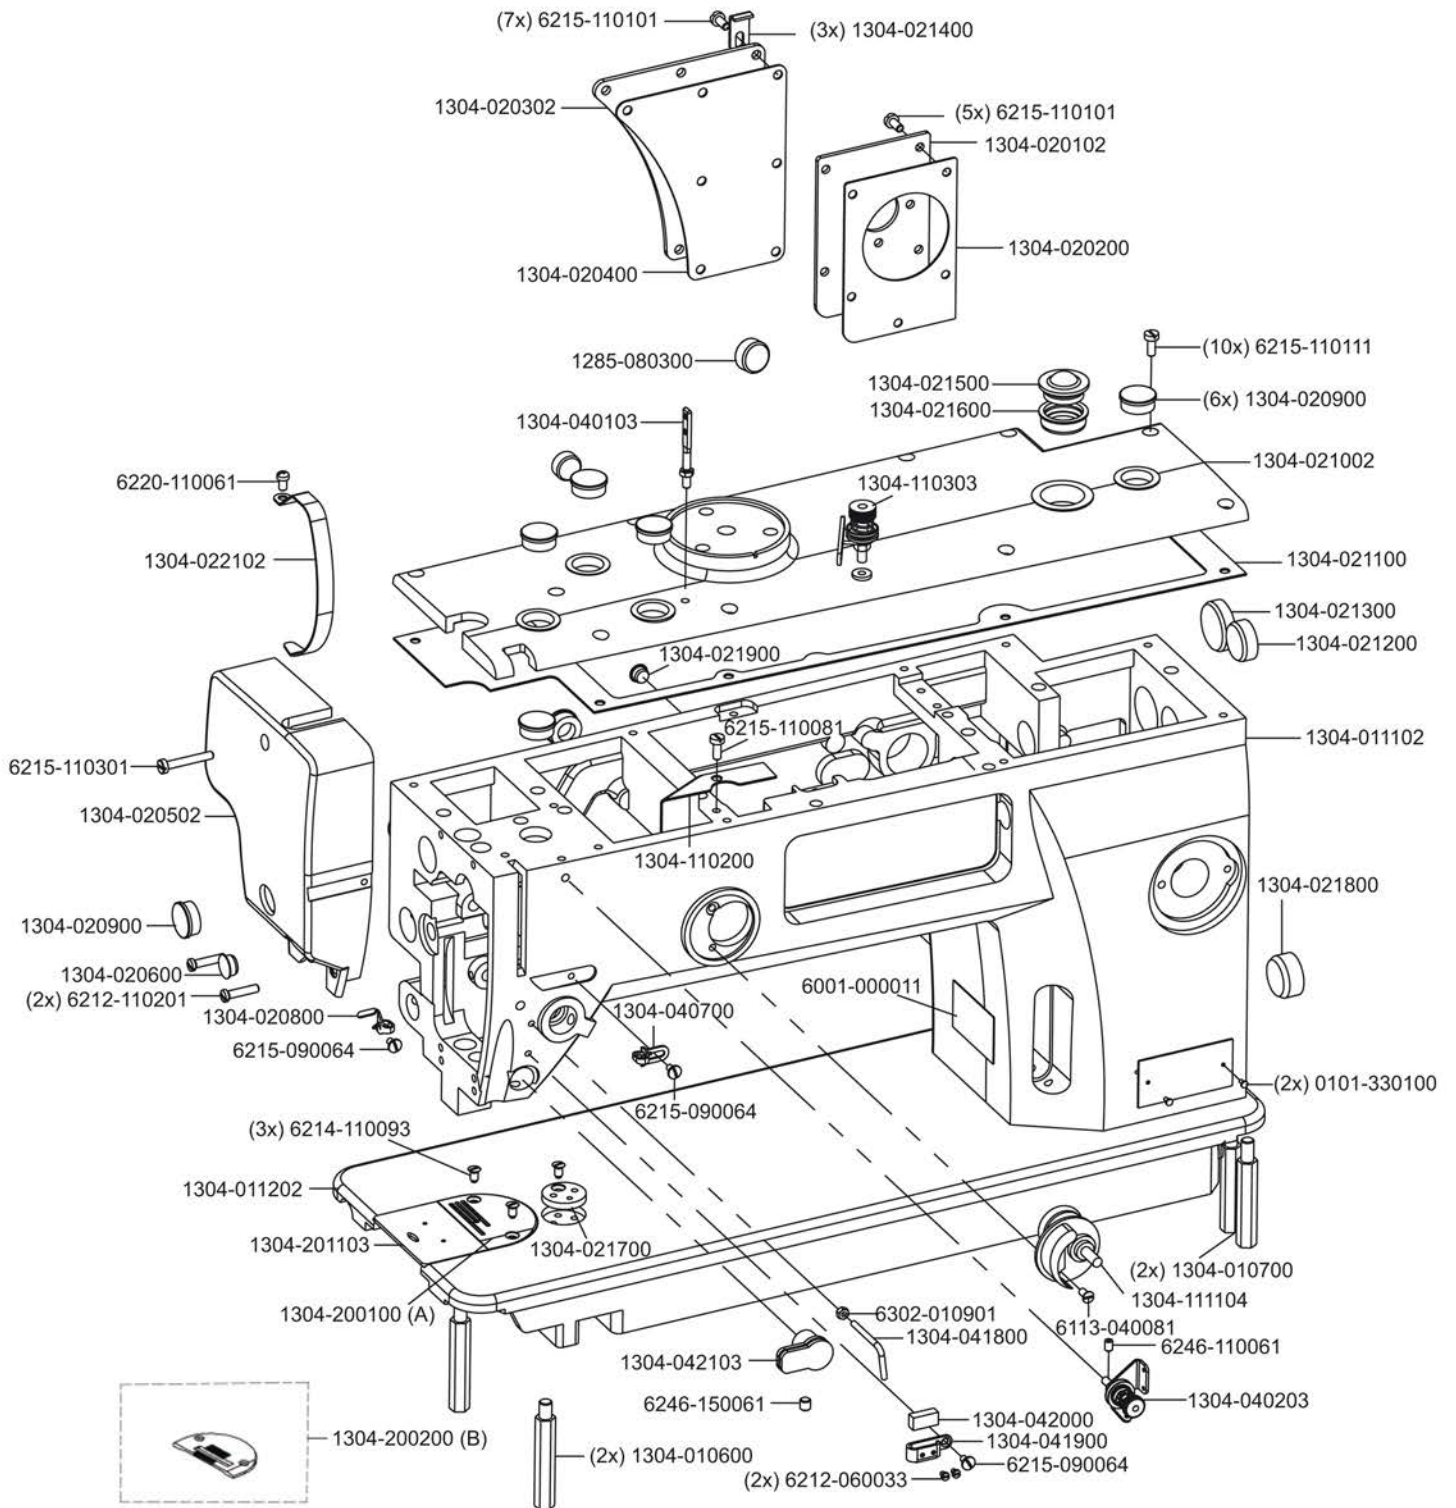

MAUSER
S P E Z I A L

MH-1641
Single Needle
Top And Bottom Feed
Lockstitch Sewing Machine

Parts List

Courtesy of:

A: 双同步
B: 三同步

Courtesy of:

Courtesy of:

Courtesy of: