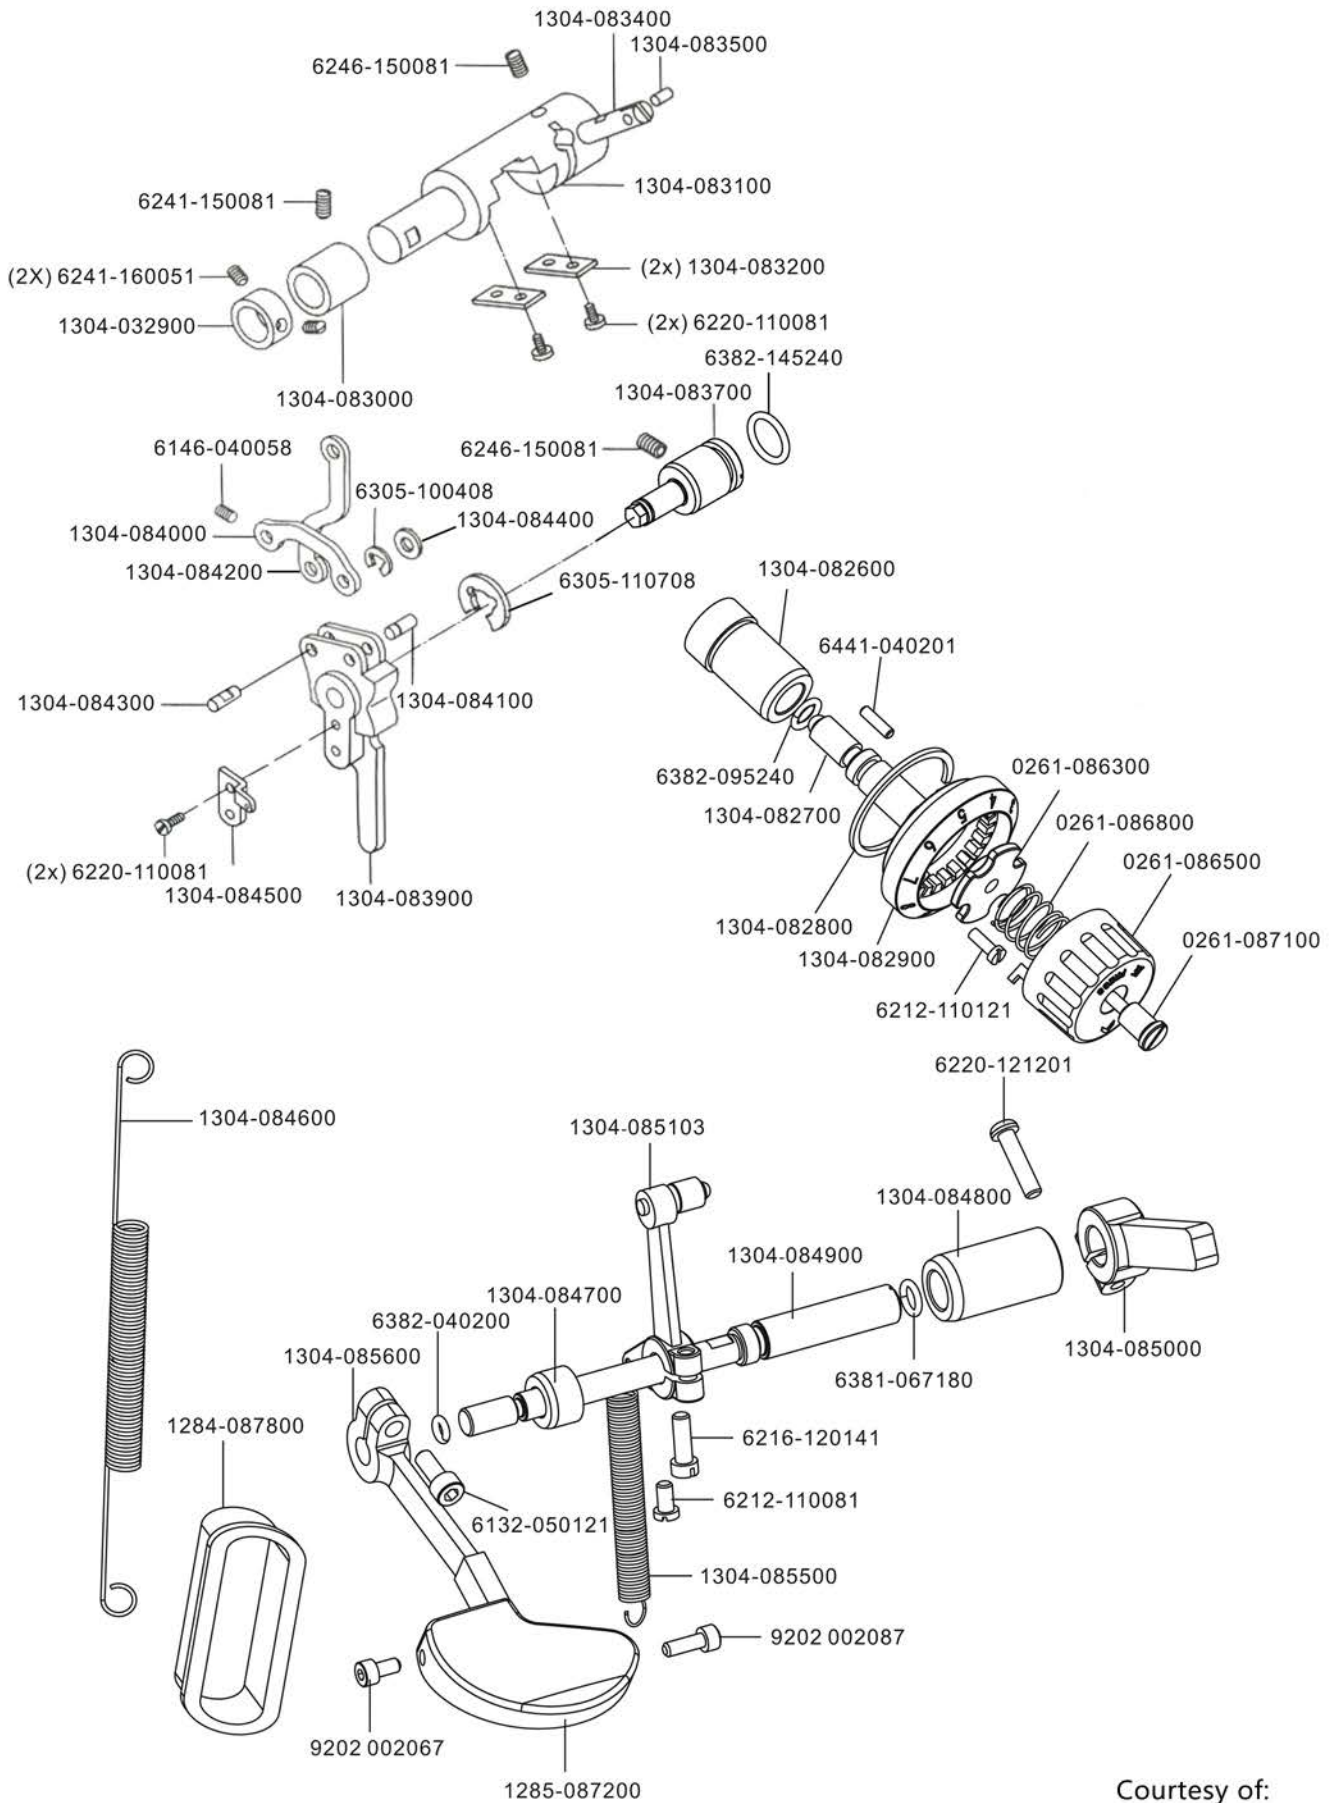

MAUSER
S P E Z I A L

MH-1641
Single Needle
Top And Bottom Feed
Lockstitch Sewing Machine

Parts List

Courtesy of:

A: 双同步
B: 三同步

Courtesy of:

Courtesy of:

Courtesy of: