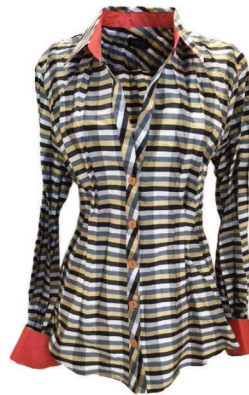

WEBSTER MULTI, CAMEL/STEEL

WS $ — SRP $189