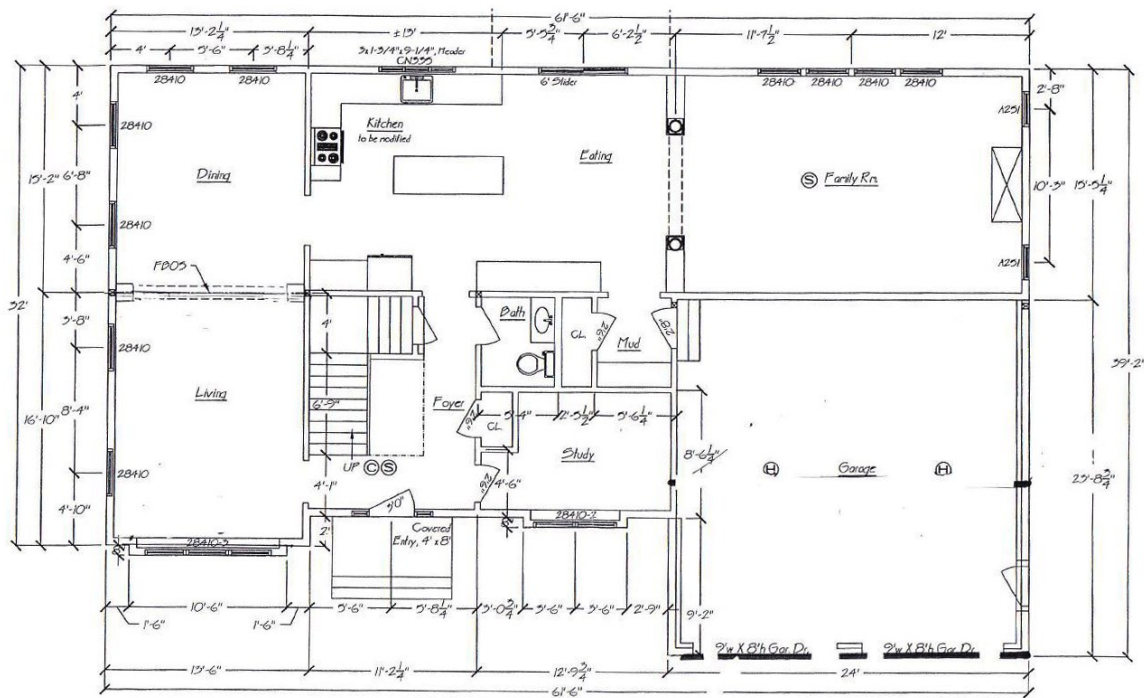

HOUSE # 16-61

3,560 SQ FT

BIRCH HILL
Estates

*The floor plans are for marketing purposes only. The builder reserves the right to make any changes without notice.

HOUSE # 16-61

3,560 SQ FT

BIRCH HILL
Estates