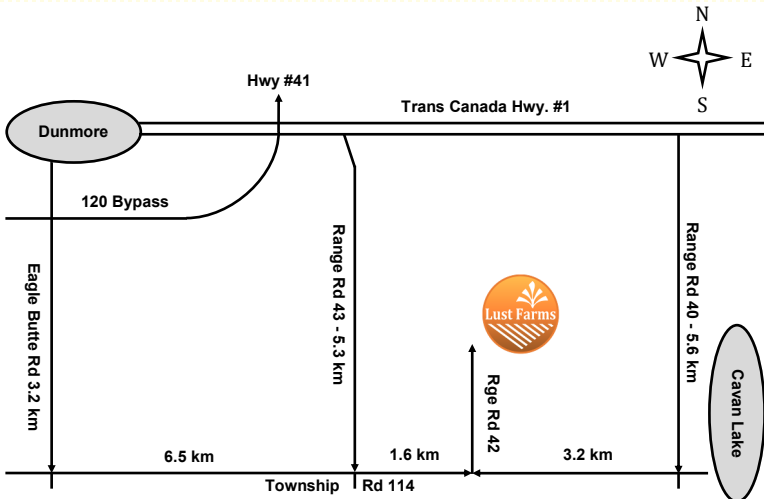

Please note no bulls will be loaded out sale day.

Sale videos and catalogue online at www.lustfarms.ca
Video auction hosted by Golden Thread Livestock Images

RED SIX MILE *Havoc* 296Y

SIXM 296Y March 7, 2011 1640699