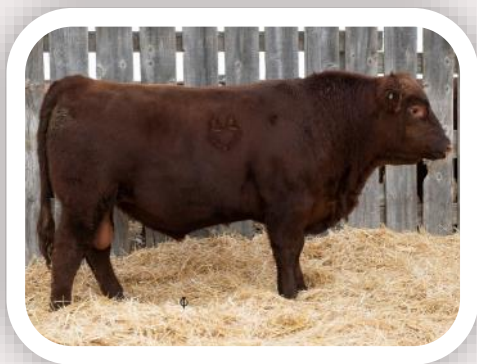

We would like to thank our 2022 buyers for supporting our program!

David, Wilf & Sylvia Jans - Medicine Hat, AB
Kelly Kalo - Brooks, AB

Erwin Schlenker Farms - Medicine Hat, AB
Monty Krauss - Cypress County, AB
Bluefield Grazing Assoc. - Elkwater, AB
40 Mile Grazing Assoc. - Bow Island, AB
Gary Schlenker - Cypress County, AB
Royal Oak Ranch - Seven Persons, AB
R&V White Ranches - Jenner, AB
Ketchmark Ranch - Brooks, AB
Bosch - 7 Farms - Fox Valley, SK

Drowning Ford Grazing Co-op - Medicine Hat, AB
Ken Grisak - Medicine Hat, AB
Ivan Schlaht - Bindloss, AB
Venture Ranches - Medicine Hat, AB
Tom Kotke - Lethbridge County, AB
JBP Enterprises - Medicine Hat, AB
Aebly Ranch - Jenner, AB
Darcy Douglas - Milk River, AB
Elm Grove Farms - Richmond, SK
Jim & Terry Hogg - Cypress County, AB

2022 Sale Highlights

RED LFA HAROLD 941H
David Jans