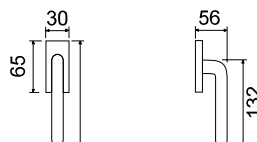

HQ12DK03

Martellina DK
con movimento metallico
Handle DK movement