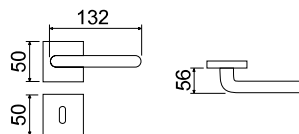

FASHION

CODICE e DESCRIZIONE
CODE and DESCRIPTION

FINITURE
FINISHINGS

€

PCS/BOX

HQ12SR51

Maniglia su rosetta quadra
Handle with square rose

CHS	72,40	1
CHL	69,90	1